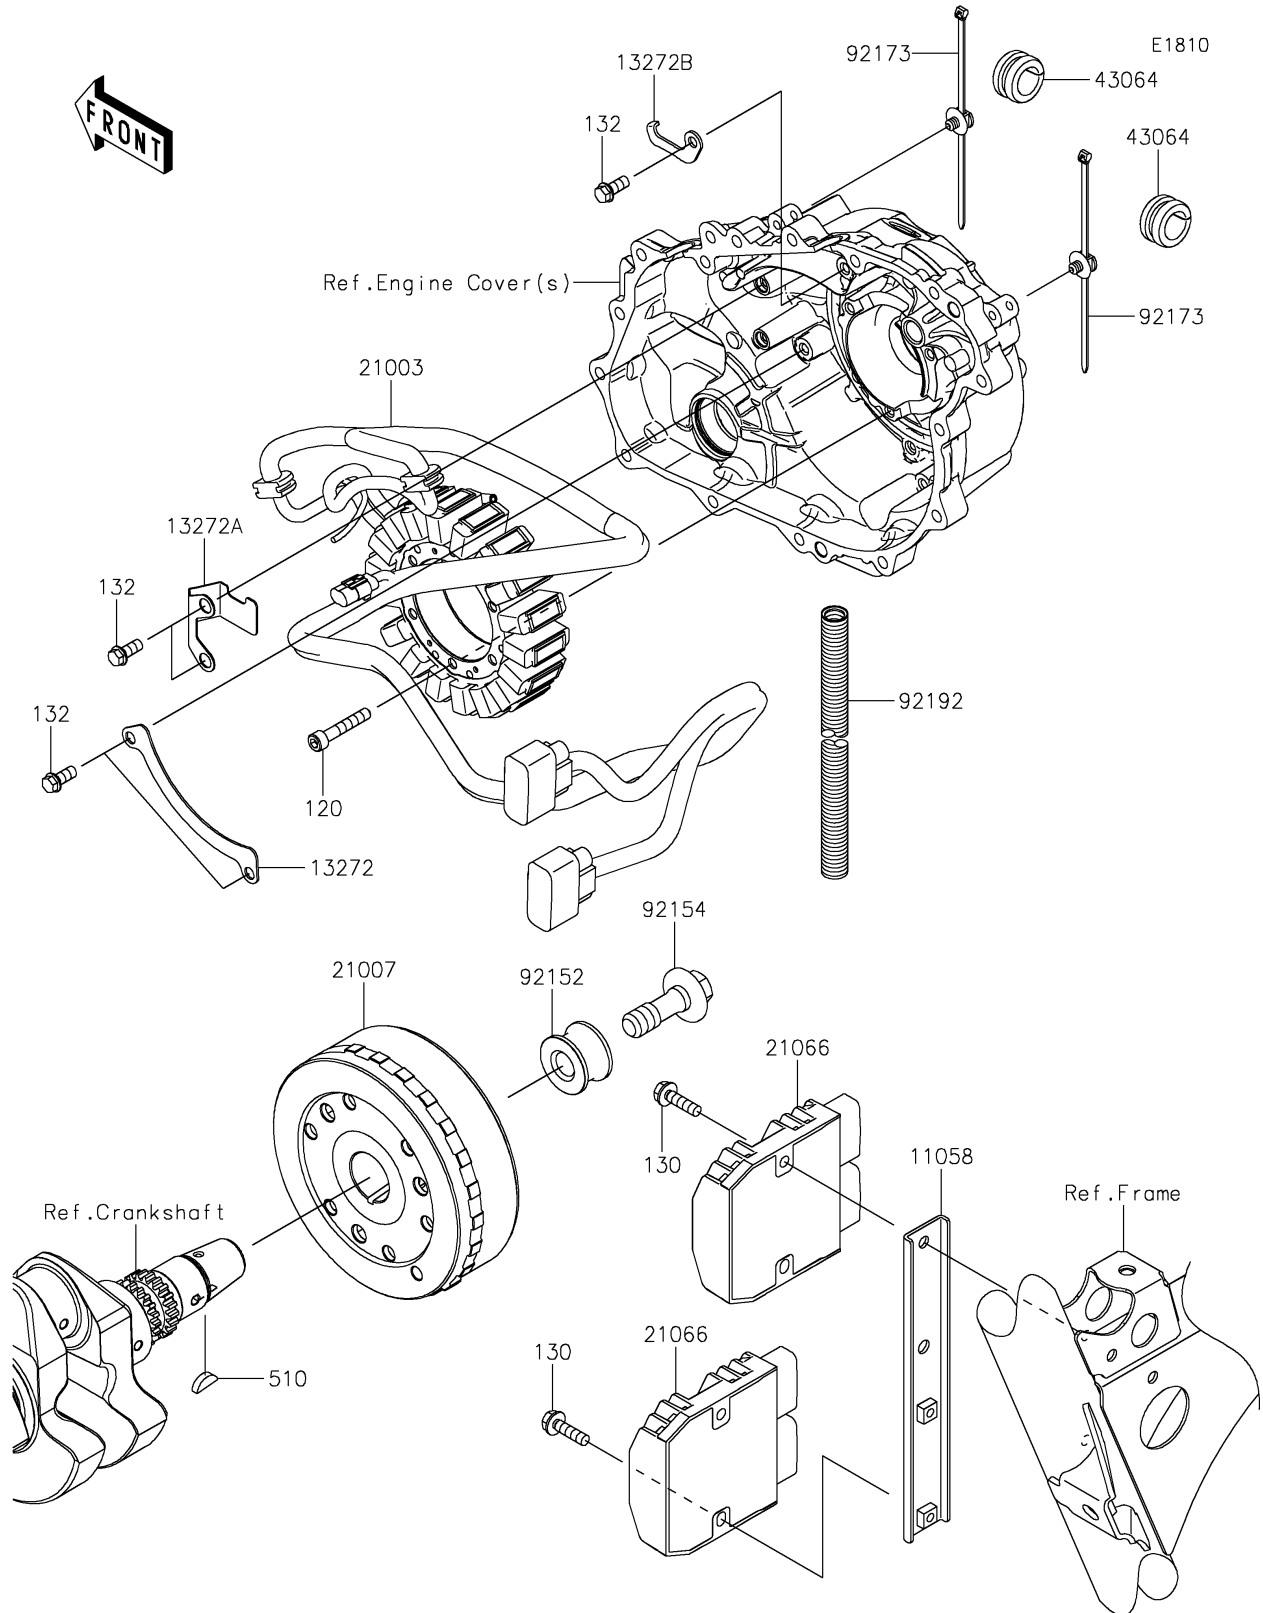

2025 TERYX® KRX4™ 1000 BLACKOUT EDITION

Kawasaki
Let the Good Times Roll®

PARTS DIAGRAM

Generator

2025 TERYX® KRX4™ 1000 BLACKOUT EDITION

Kawasaki
Let the Good Times Roll®

PARTS LIST

Generator

ITEM NAME	PART NUMBER	QUANTITY
BRACKET (Ref # 11058)	11058-1382	1
PLATE,LEAD WIRE (Ref # 13272)	13272-4318	1
PLATE,LEAD WIRE (Ref # 13272A)	13272-7132	1
PLATE,LEAD WIRE (Ref # 13272B)	13272-7133	1
STATOR (Ref # 21003)	21003-0228	1
ROTOR (Ref # 21007)	21007-0738	1
REGULATOR-VOLTAGE (Ref # 21066)	21066-0771	2
GROMMET,HOSE CLAMP (Ref # 43064)	43064-007	2
COLLAR (Ref # 92152)	92152-3816	1
BOLT (Ref # 92154)	92154-7265	1
CLAMP (Ref # 92173)	92173-2792	2
TUBE,CONVOLUTED,10.7X14.1X140 (Ref # 92192)	92192-2521	1
BOLT-SOCKET,6X35 (Ref # 120)	120CA0635	3
BOLT-FLANGED,6X22 (Ref # 130)	130BA0622	4
BOLT-FLANGED-SMALL,6X14 (Ref # 132)	132BA0614	5
KEY-WOODRUFF (Ref # 510)	510A4200	1