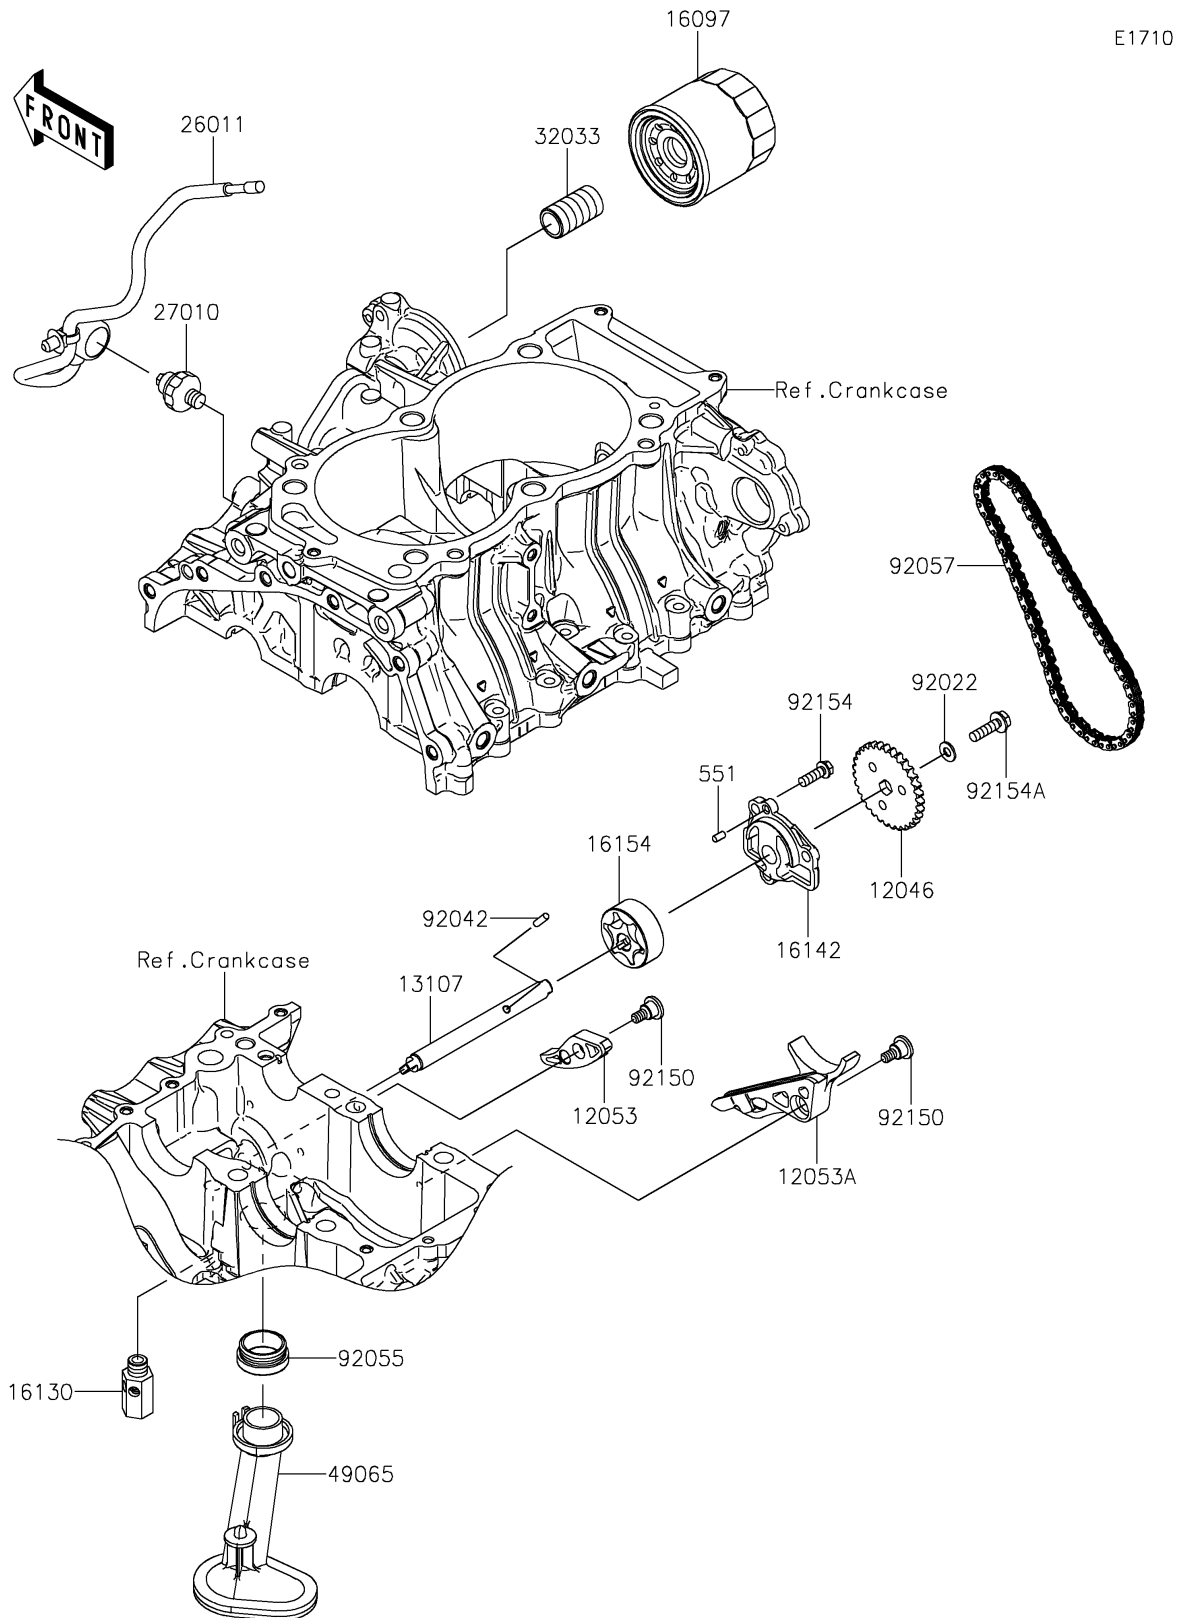

2026 Teryx KRX4 1000 Blackout Edition

PARTS DIAGRAM

Oil Pump/Oil Filter

2026 Teryx KRX4 1000 Blackout Edition

PARTS LIST

Oil Pump/Oil Filter

ITEM NAME	PART NUMBER	QUANTITY
SPROCKET,OIL PUMP,31T (Ref # 12046)	12046-0614	1
GUIDE-CHAIN,UPP (Ref # 12053)	12053-0374	1
GUIDE-CHAIN,LWR (Ref # 12053A)	12053-0375	1
SHAFT,OIL PUMP (Ref # 13107)	13107-0896	1
FILTER-ASSY-OIL (Ref # 16097)	16097-0007	1
VALVE-ASSY-RELIEF (Ref # 16130)	16130-1058	1
COVER-PUMP (Ref # 16142)	16142-0779	1
ROTOR-PUMP (Ref # 16154)	16154-0788	1
WIRE-LEAD (Ref # 26011)	26011-1985	1
SWITCH,OIL PRESSURE (Ref # 27010)	27010-1313	1
PIPE,OIL FILTER (Ref # 32033)	32033-1535	1
FILTER-OIL (Ref # 49065)	49065-0050	1
WASHER,6X12.8X1.2 (Ref # 92022)	92022-1827	1
PIN,DOWEL,4X13.8 (Ref # 92042)	92042-030	1
RING-O,OIL FILTER (Ref # 92055)	92055-1503	1
CHAIN,98XRH2010-70M (Ref # 92057)	92057-0765	1
BOLT,6MM (Ref # 92150)	92150-1090	2
BOLT,FLANGED,6X18 (Ref # 92154)	92154-0499	3
BOLT,FLANGED,6X22 (Ref # 92154A)	92154-1525	1
PIN-DOWEL,4X8 (Ref # 551)	551A0408	1