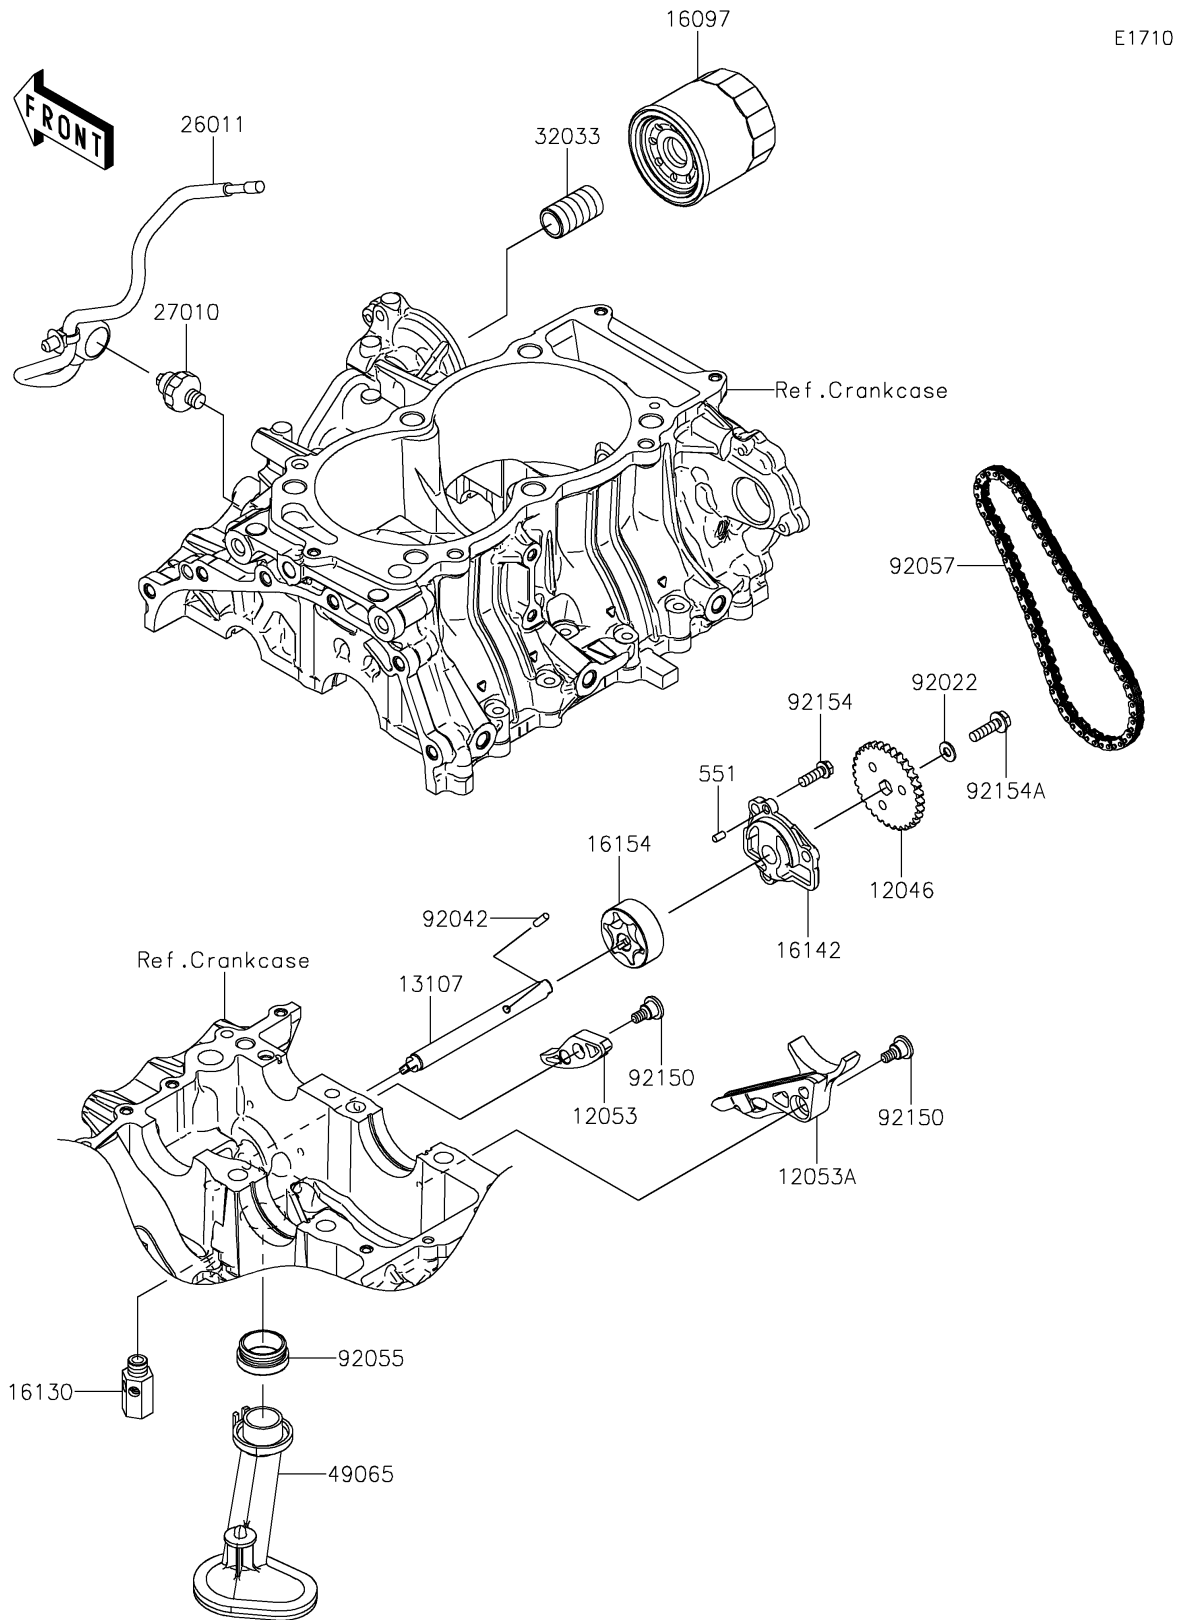

2026 TERYX® KRX4™ 1000 BLACKOUT EDITION

PARTS DIAGRAM Oil Pump/Oil Filter

2026 TERYX® KRX4™ 1000 BLACKOUT EDITION

Kawasaki
Let the Good Times Roll®

PARTS LIST

Oil Pump/Oil Filter

ITEM NAME	PART NUMBER	QUANTITY
SPROCKET,OIL PUMP,31T (Ref # 12046)	12046-0614	1
GUIDE-CHAIN,UPP (Ref # 12053)	12053-0374	1
GUIDE-CHAIN,LWR (Ref # 12053A)	12053-0375	1
SHAFT,OIL PUMP (Ref # 13107)	13107-0896	1
FILTER-ASSY-OIL (Ref # 16097)	16097-0007	1
VALVE-ASSY-RELIEF (Ref # 16130)	16130-1058	1
COVER-PUMP (Ref # 16142)	16142-0779	1
ROTOR-PUMP (Ref # 16154)	16154-0788	1
WIRE-LEAD (Ref # 26011)	26011-1985	1
SWITCH,OIL PRESSURE (Ref # 27010)	27010-1313	1
PIPE,OIL FILTER (Ref # 32033)	32033-1535	1
FILTER-OIL (Ref # 49065)	49065-0050	1
WASHER,6X12.8X1.2 (Ref # 92022)	92022-1827	1
PIN,DOWEL,4X13.8 (Ref # 92042)	92042-030	1
RING-O,OIL FILTER (Ref # 92055)	92055-1503	1
CHAIN,98XRH2010-70M (Ref # 92057)	92057-0765	1
BOLT,6MM (Ref # 92150)	92150-1090	2
BOLT,FLANGED,6X18 (Ref # 92154)	92154-0499	3
BOLT,FLANGED,6X22 (Ref # 92154A)	92154-1525	1
PIN-DOWEL,4X8 (Ref # 551)	551A0408	1