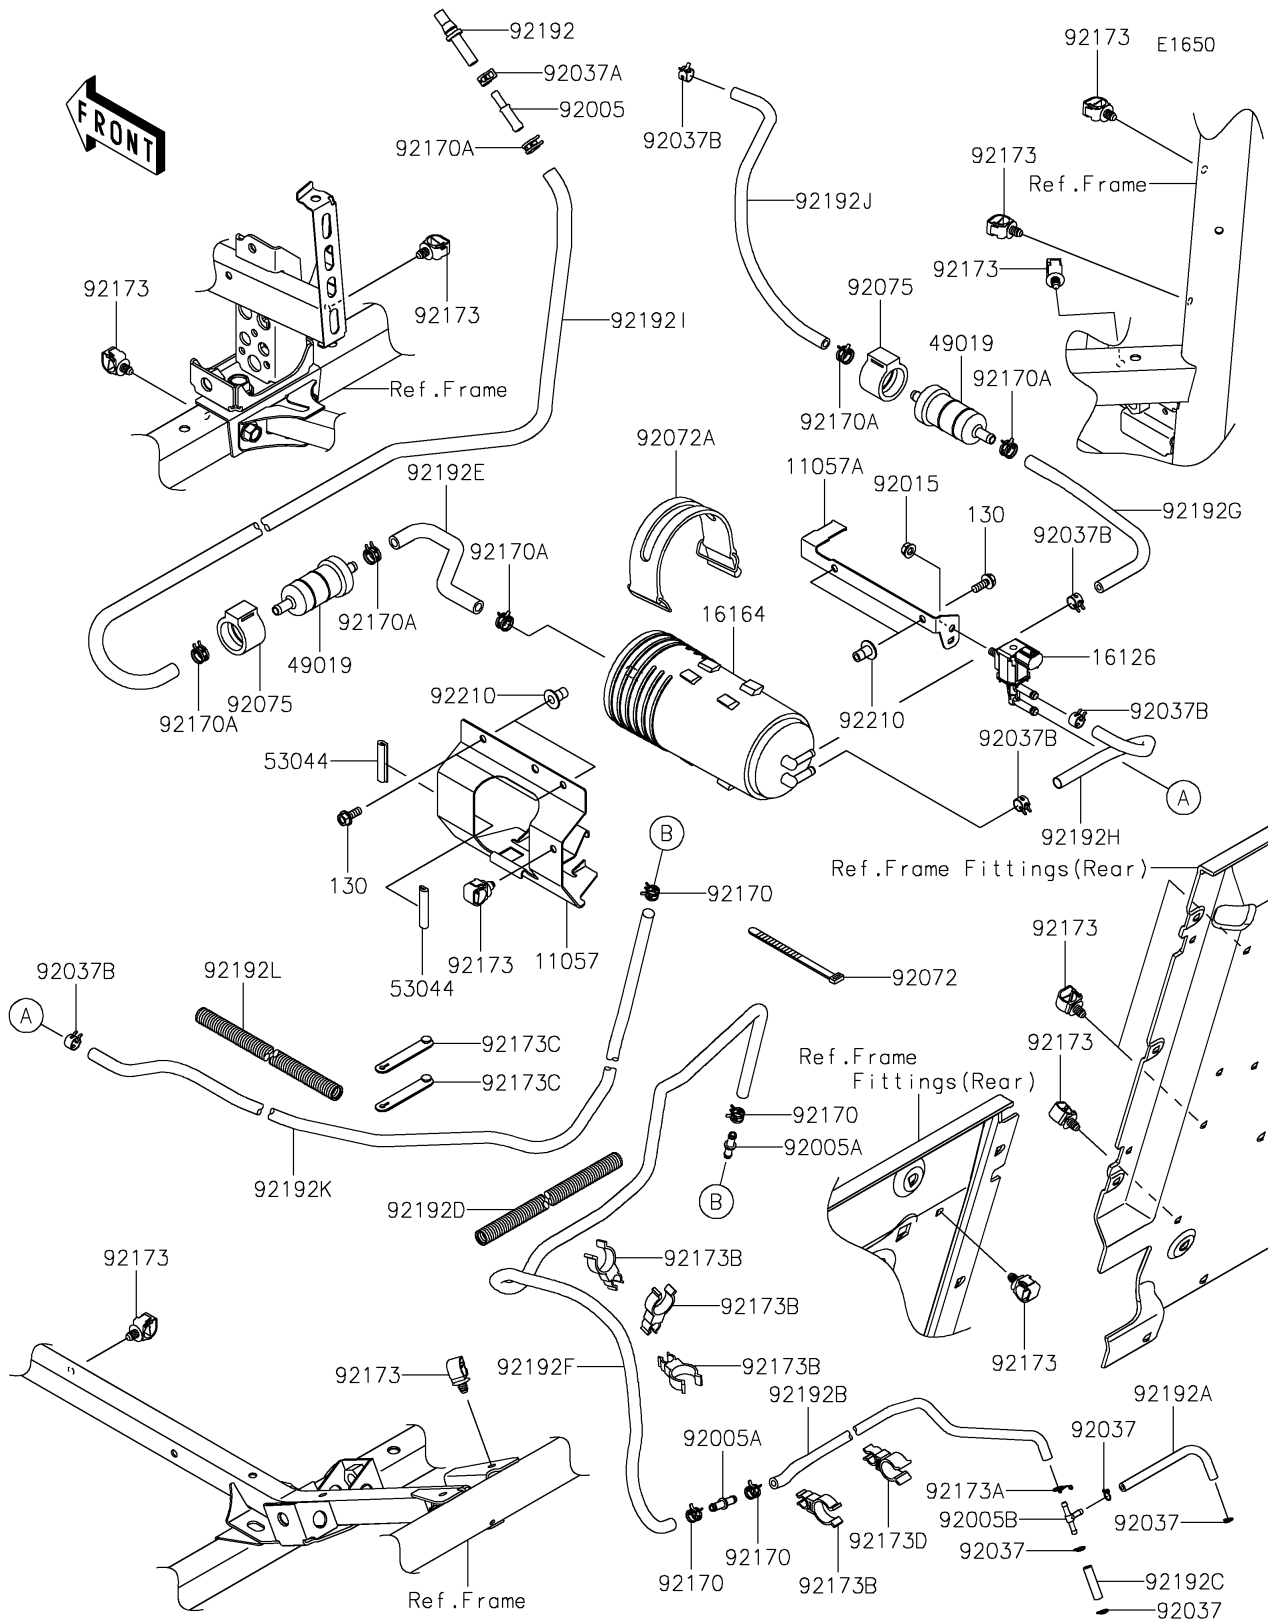

# 2025 Teryx KRX4 1000 Blackout Edition

## PARTS DIAGRAM

## PARTS LIST

Fuel Evaporative System(CA)

ITEM NAME	PART NUMBER	QUANTITY
-----------	-------------	----------

---