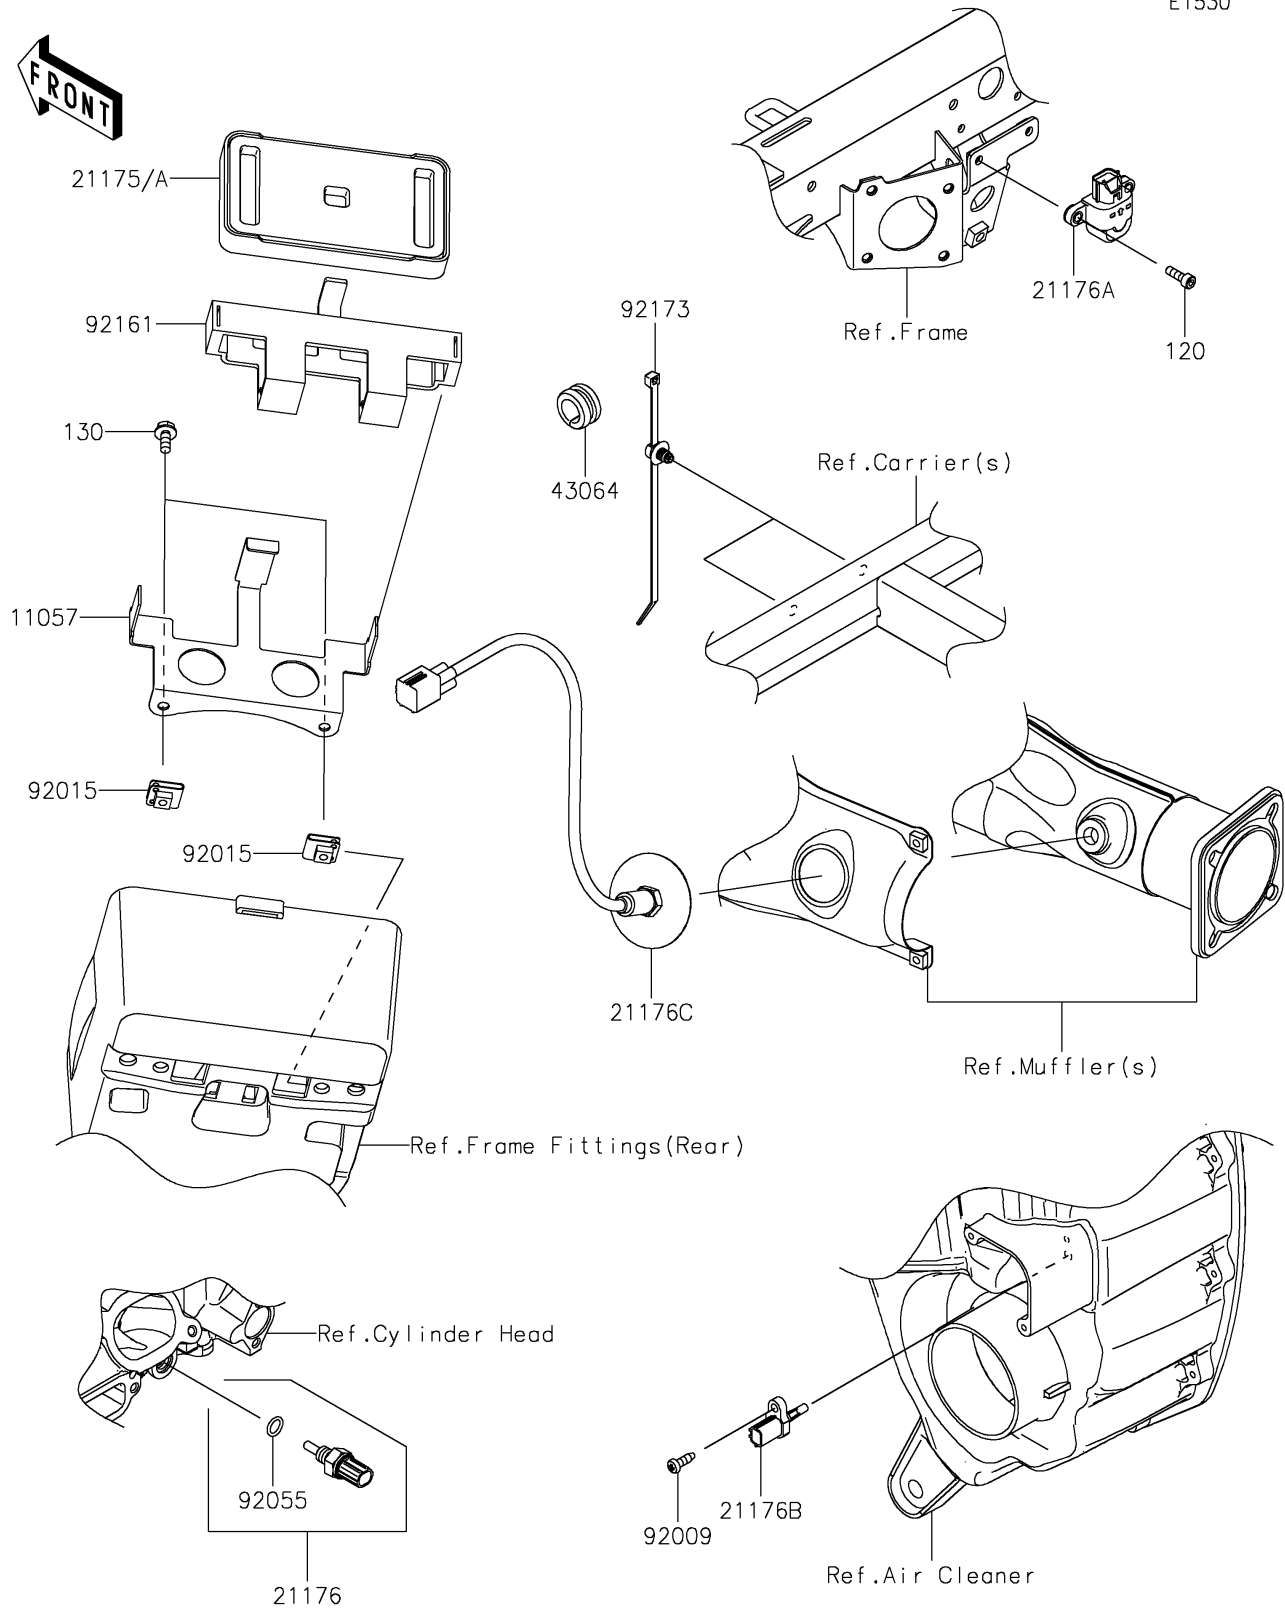

2026 TERYX® KRX4™ 1000 BLACKOUT EDITION

Kawasaki
Let the Good Times Roll®

PARTS DIAGRAM

Fuel Injection

E1530

2026 TERYX® KRX4™ 1000 BLACKOUT EDITION

PARTS LIST

Fuel Injection

ITEM NAME	PART NUMBER	QUANTITY
-----------	-------------	----------
