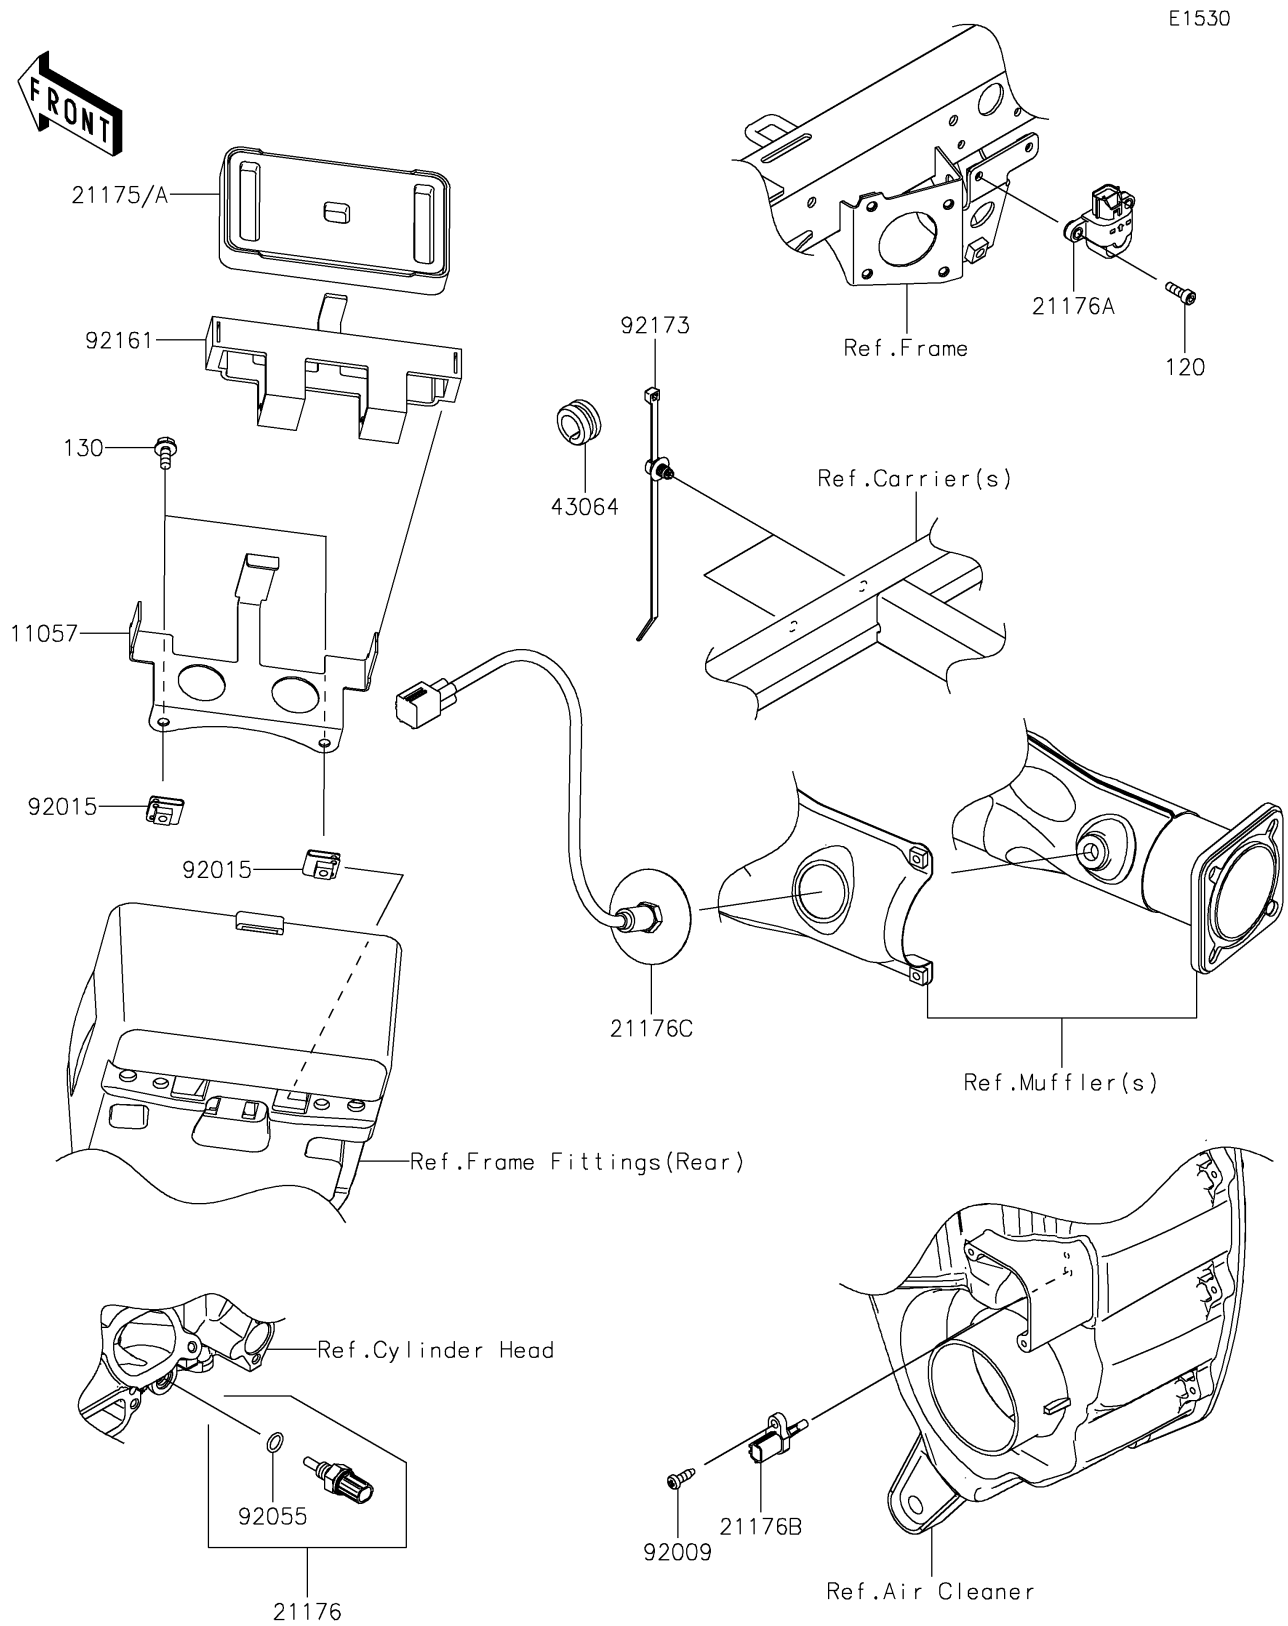

2026 Teryx KRX4 1000 Blackout Edition

PARTS DIAGRAM

Fuel Injection

2026 Teryx KRX4 1000 Blackout Edition

PARTS LIST

Fuel Injection

ITEM NAME	PART NUMBER	QUANTITY
BRACKET,ECU (Ref # 11057)	11057-2230	1
CONTROL UNIT-ELECTRONIC (Ref # 21175)	21175-1957	1
CONTROL UNIT-ELECTRONIC (Ref # 21175A)	21175-1958	1
SENSOR,WATER TEMP (Ref # 21176)	21176-0009	1
SENSOR,VEHICLE-DOWN (Ref # 21176A)	21176-0026	1
SENSOR,AIR TEMPERATURE (Ref # 21176B)	21176-0048	1
SENSOR,OXYGEN (Ref # 21176C)	21176-1147	1
GROMMET,HOSE CLAMP (Ref # 43064)	43064-007	2
SCREW,TAPPING,5X16 (Ref # 92009)	92009-1984	1
NUT,CLAMP,6MM (Ref # 92015)	92015-1678	2
RING-O,9.5X1.9 (Ref # 92055)	92055-0016	1
DAMPER,ECU (Ref # 92161)	92161-2183	1
CLAMP (Ref # 92173)	92173-2188	2
BOLT-SOCKET,5X16 (Ref # 120)	120CA0516	2
BOLT-FLANGED,6X14 (Ref # 130)	130CA0614	2