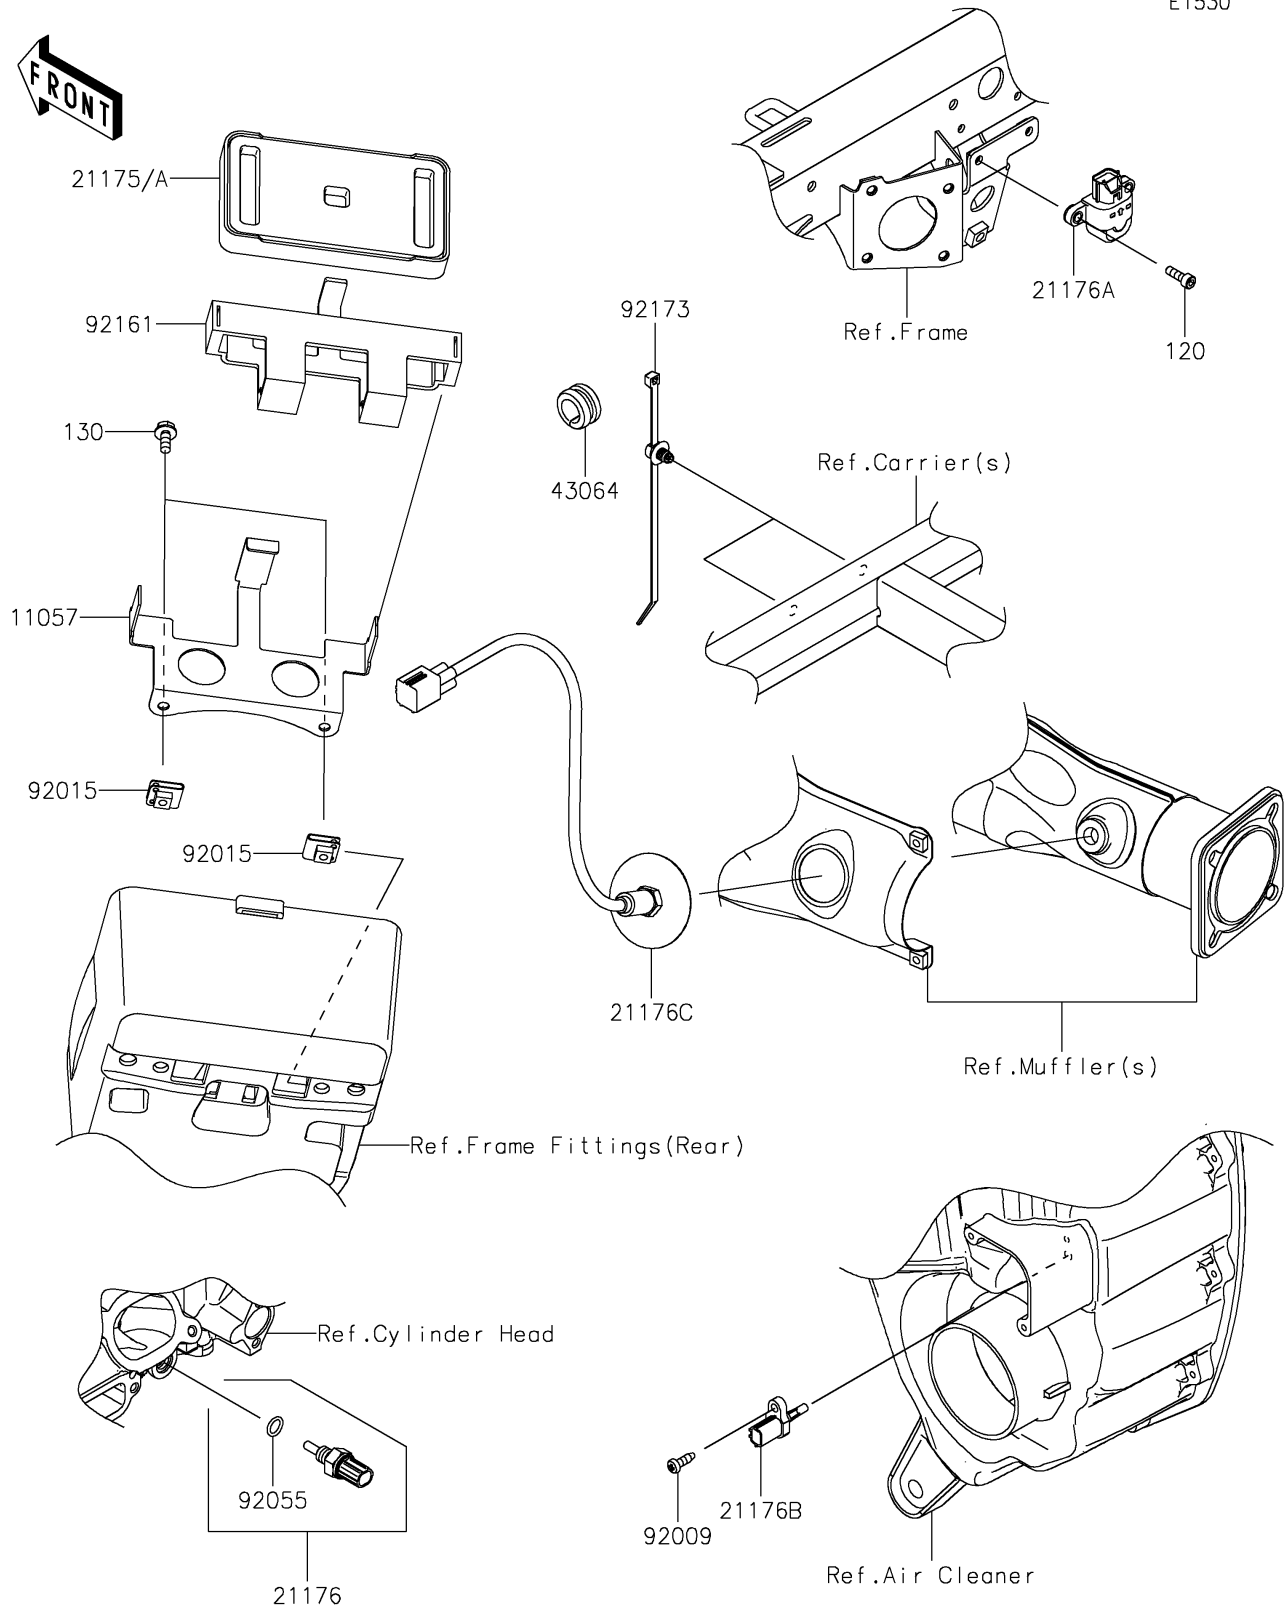

2026 TERYX® KRX4™ 1000 BLACKOUT EDITION

Kawasaki
Let the Good Times Roll®

PARTS DIAGRAM

Fuel Injection

E1530

2026 TERYX® KRX4™ 1000 BLACKOUT EDITION

Kawasaki
Let the Good Times Roll®

PARTS LIST

Fuel Injection

ITEM NAME	PART NUMBER	QUANTITY
BRACKET,ECU (Ref # 11057)	11057-2230	1
CONTROL UNIT-ELECTRONIC (Ref # 21175)	21175-1957	1
CONTROL UNIT-ELECTRONIC (Ref # 21175A)	21175-1958	1
SENSOR,WATER TEMP (Ref # 21176)	21176-0009	1
SENSOR,VEHICLE-DOWN (Ref # 21176A)	21176-0026	1
SENSOR,AIR TEMPERATURE (Ref # 21176B)	21176-0048	1
SENSOR,OXYGEN (Ref # 21176C)	21176-1147	1
GROMMET,HOSE CLAMP (Ref # 43064)	43064-007	2
SCREW,TAPPING,5X16 (Ref # 92009)	92009-1984	1
NUT,CLAMP,6MM (Ref # 92015)	92015-1678	2
RING-O,9.5X1.9 (Ref # 92055)	92055-0016	1
DAMPER,ECU (Ref # 92161)	92161-2183	1
CLAMP (Ref # 92173)	92173-2188	2
BOLT-SOCKET,5X16 (Ref # 120)	120CA0516	2
BOLT-FLANGED,6X14 (Ref # 130)	130CA0614	2