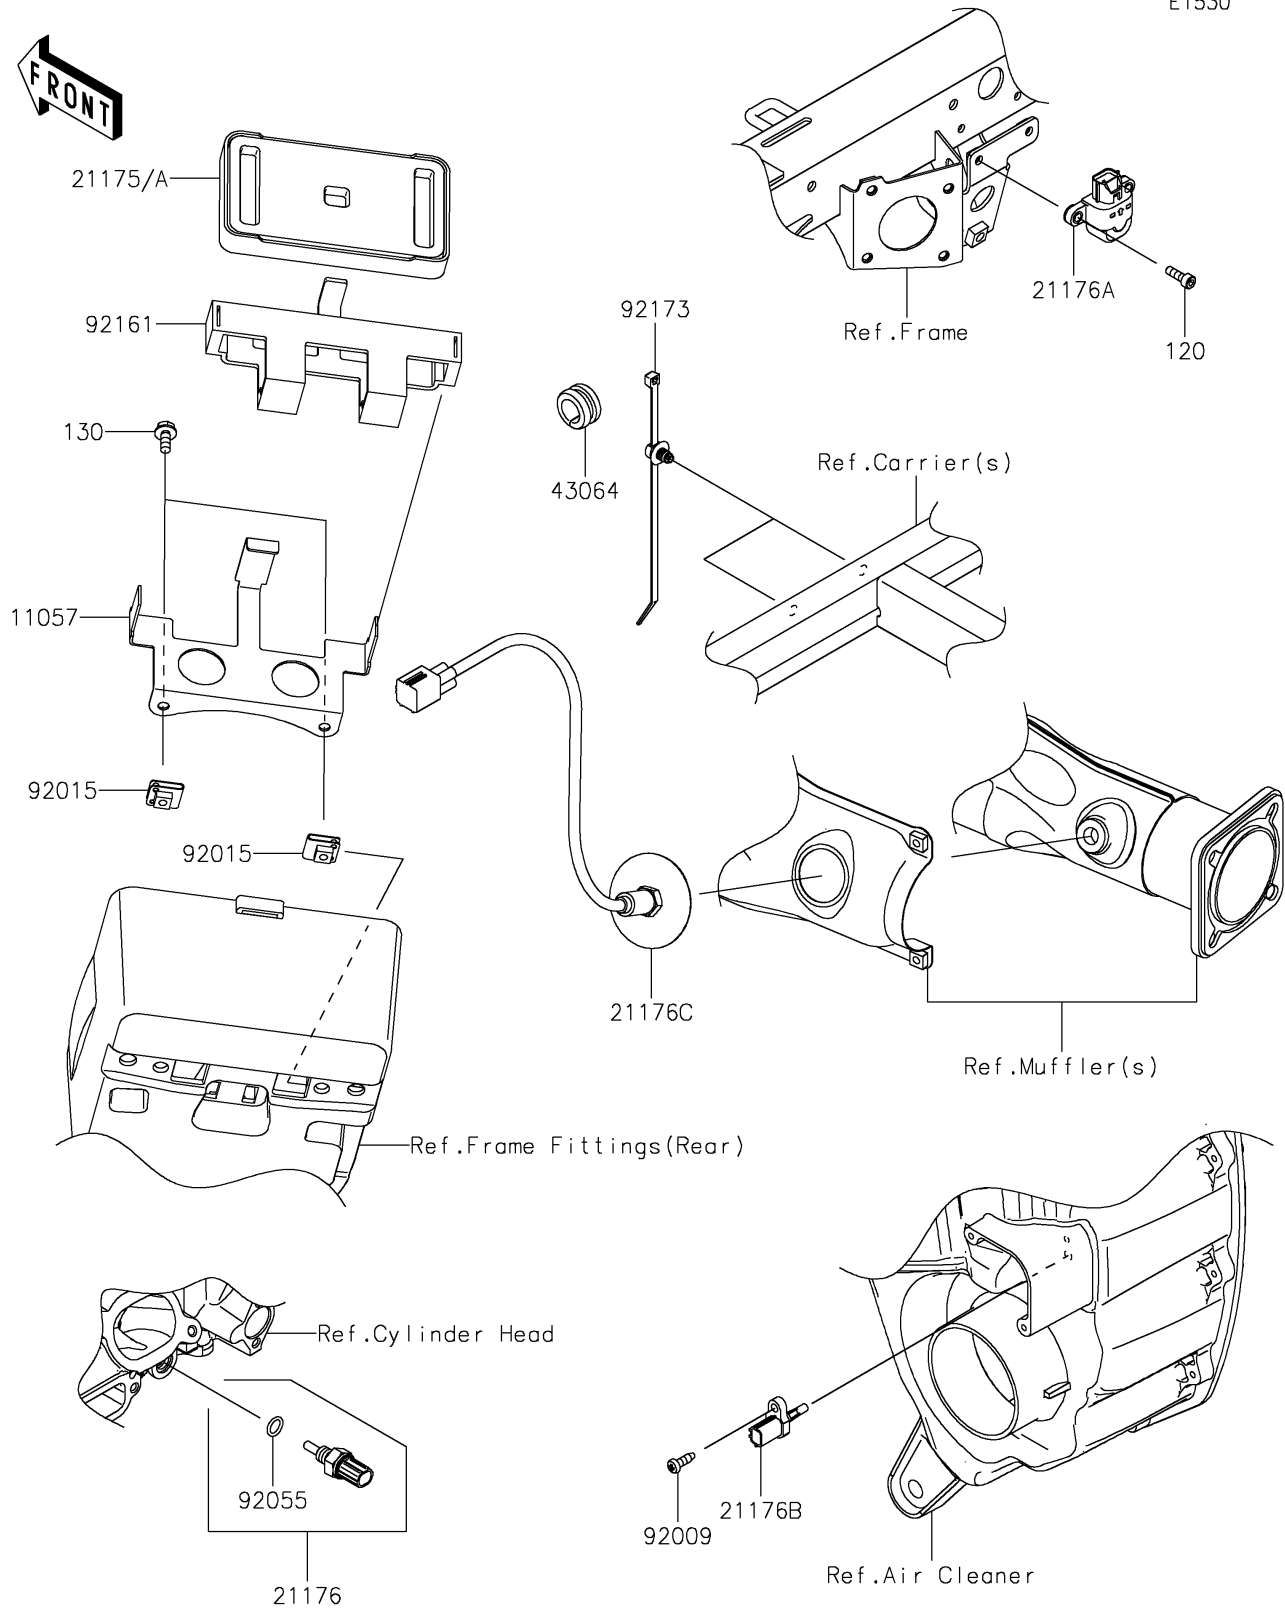

2025 Teryx KRX4 1000 Blackout Edition

PARTS DIAGRAM

Fuel Injection

E1530

2025 Teryx KRX4 1000 Blackout Edition

PARTS LIST Fuel Injection

ITEM NAME	PART NUMBER	QUANTITY
-----------	-------------	----------
