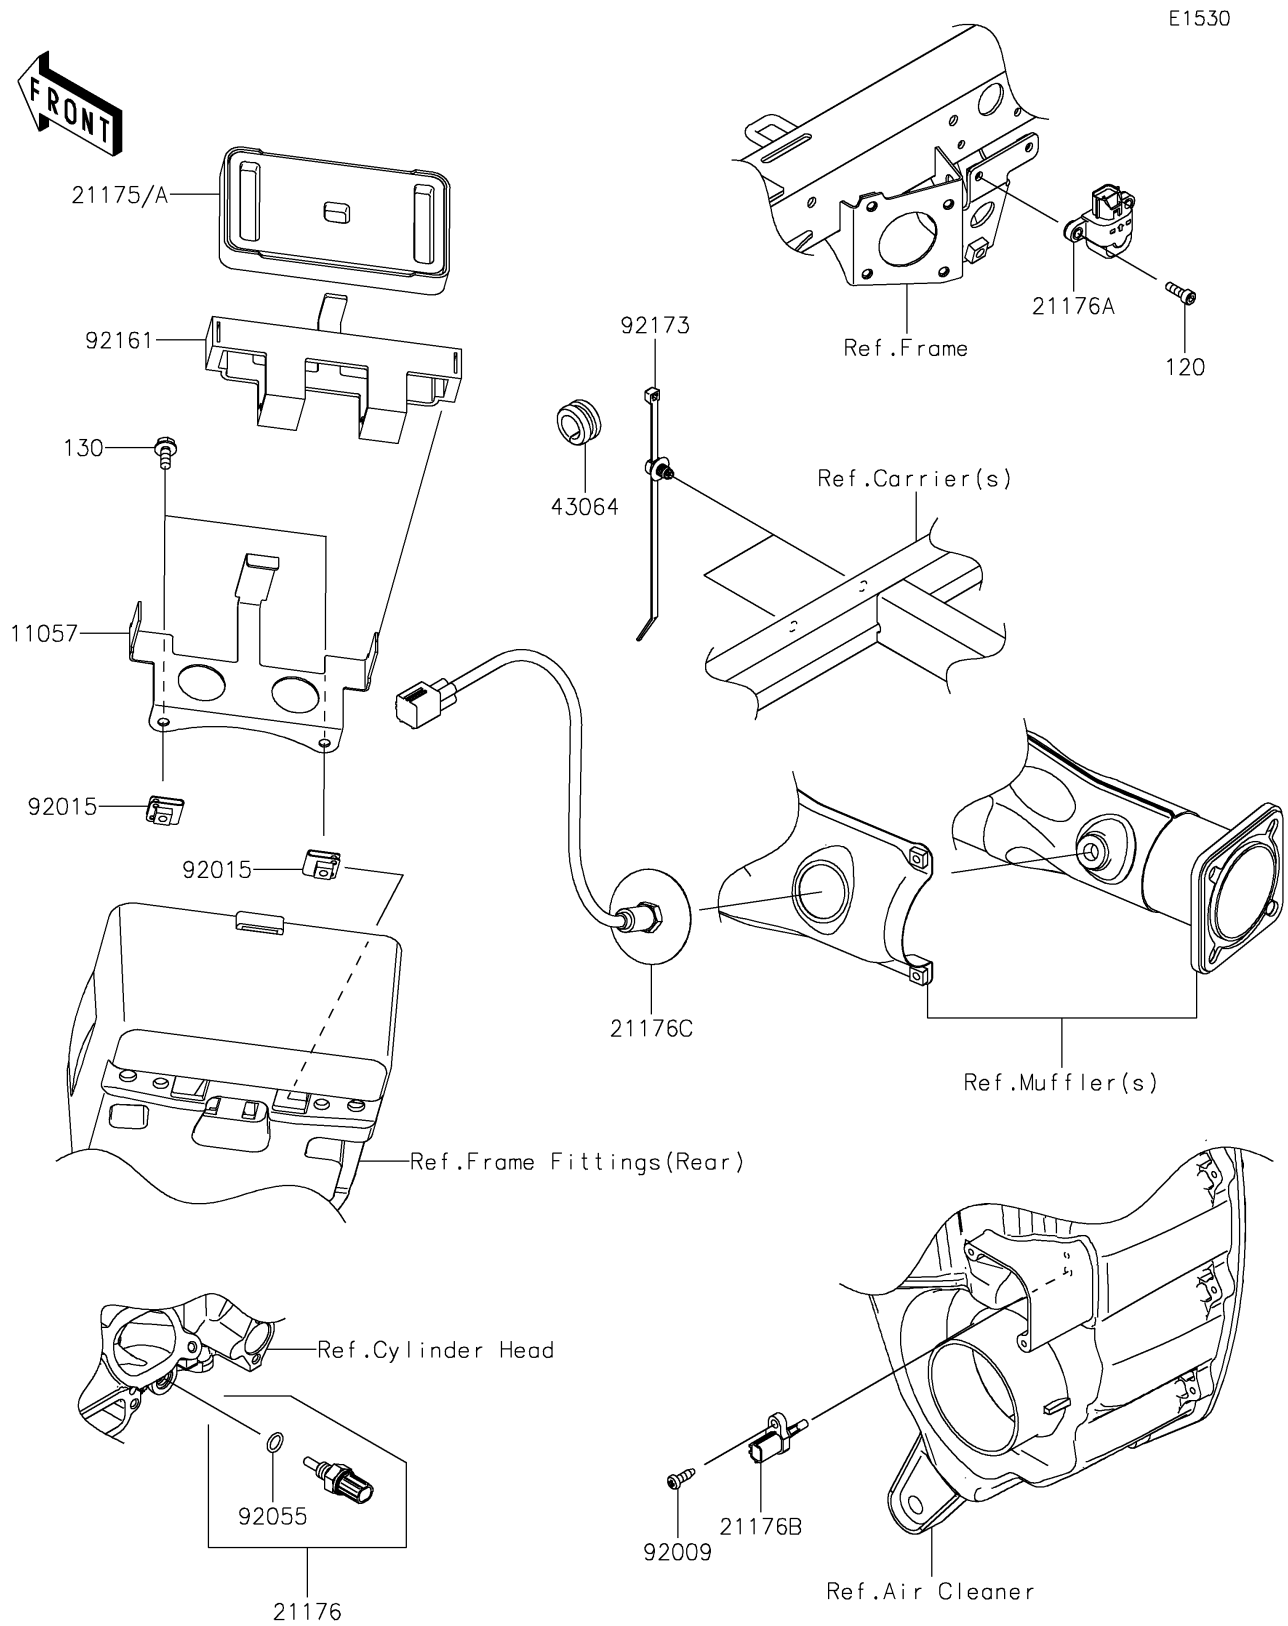

2025 TERYX® KRX4™ 1000 BLACKOUT EDITION

Kawasaki
Let the Good Times Roll®

PARTS DIAGRAM

Fuel Injection

2025 TERYX® KRX4™ 1000 BLACKOUT EDITION

Kawasaki
Let the Good Times Roll®

PARTS LIST

Fuel Injection

ITEM NAME	PART NUMBER	QUANTITY
BRACKET,ECU (Ref # 11057)	11057-2230	1
CONTROL UNIT-ELECTRONIC (Ref # 21175)	21175-1957	1
CONTROL UNIT-ELECTRONIC (Ref # 21175A)	21175-1958	1
SENSOR,WATER TEMP (Ref # 21176)	21176-0009	1
SENSOR,VEHICLE-DOWN (Ref # 21176A)	21176-0026	1
SENSOR,AIR TEMPERATURE (Ref # 21176B)	21176-0048	1
SENSOR,OXYGEN (Ref # 21176C)	21176-1147	1
GROMMET,HOSE CLAMP (Ref # 43064)	43064-007	2
SCREW,TAPPING,5X16 (Ref # 92009)	92009-1984	1
NUT,CLAMP,6MM (Ref # 92015)	92015-1678	2
RING-O,9.5X1.9 (Ref # 92055)	92055-0016	1
DAMPER,ECU (Ref # 92161)	92161-2183	1
CLAMP (Ref # 92173)	92173-2188	2
BOLT-SOCKET,5X16 (Ref # 120)	120CA0516	2
BOLT-FLANGED,6X14 (Ref # 130)	130CA0614	2