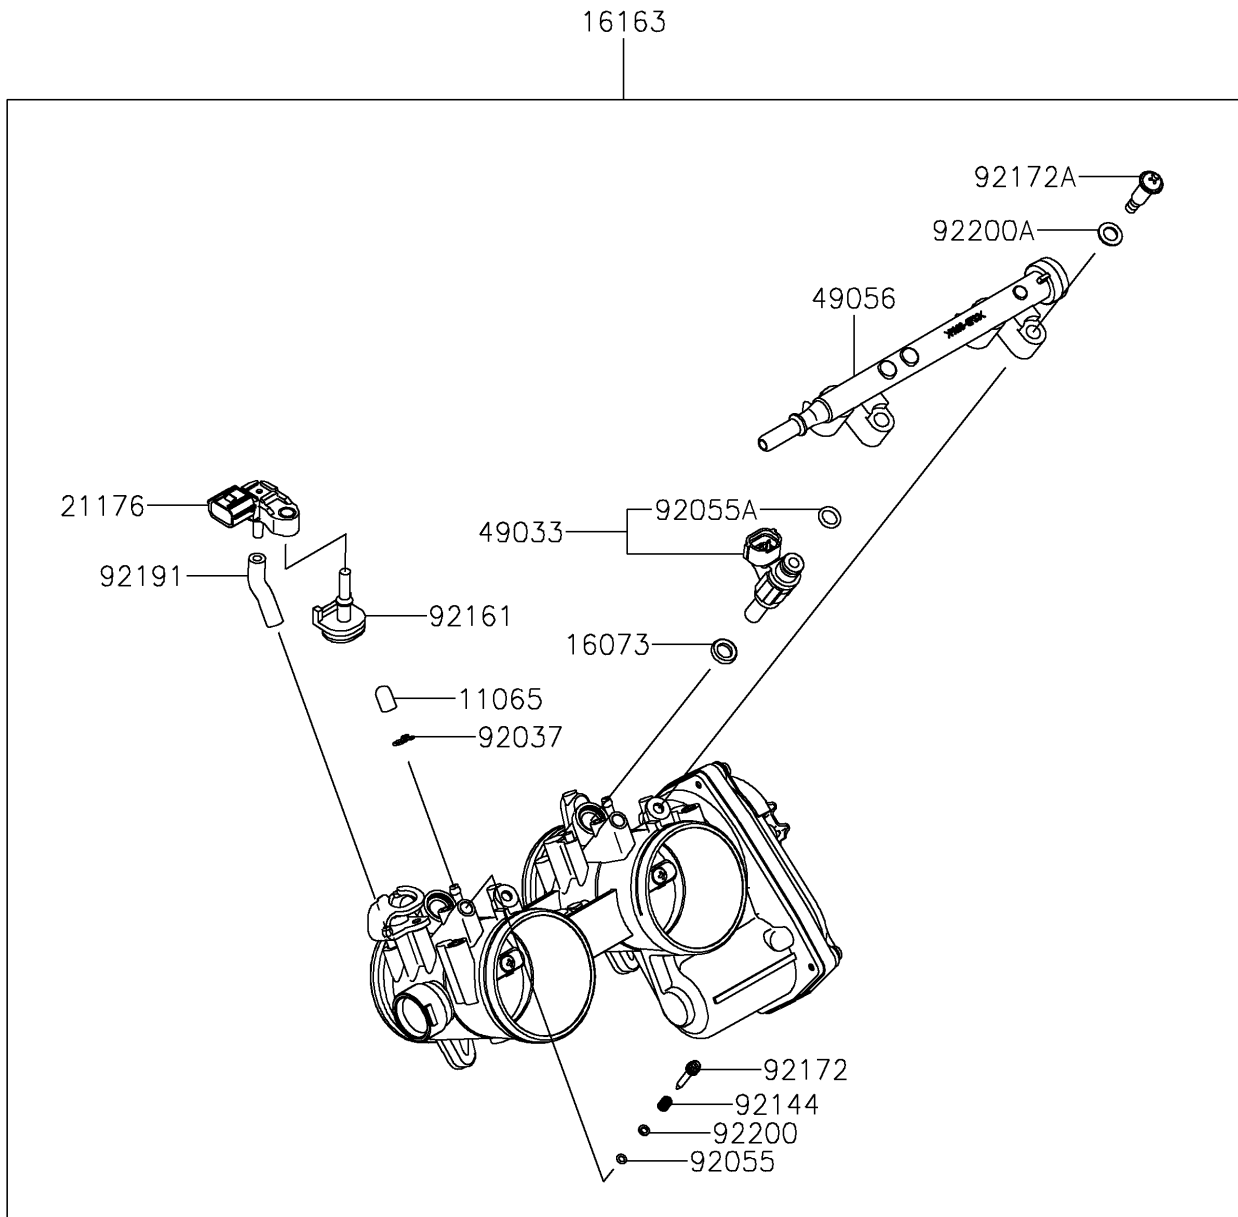

2025 Teryx KRX4 1000 Blackout Edition

PARTS DIAGRAM

Throttle

E1510

2025 Teryx KRX4 1000 Blackout Edition

PARTS LIST

Throttle

ITEM NAME	PART NUMBER	QUANTITY
-----------	-------------	----------
