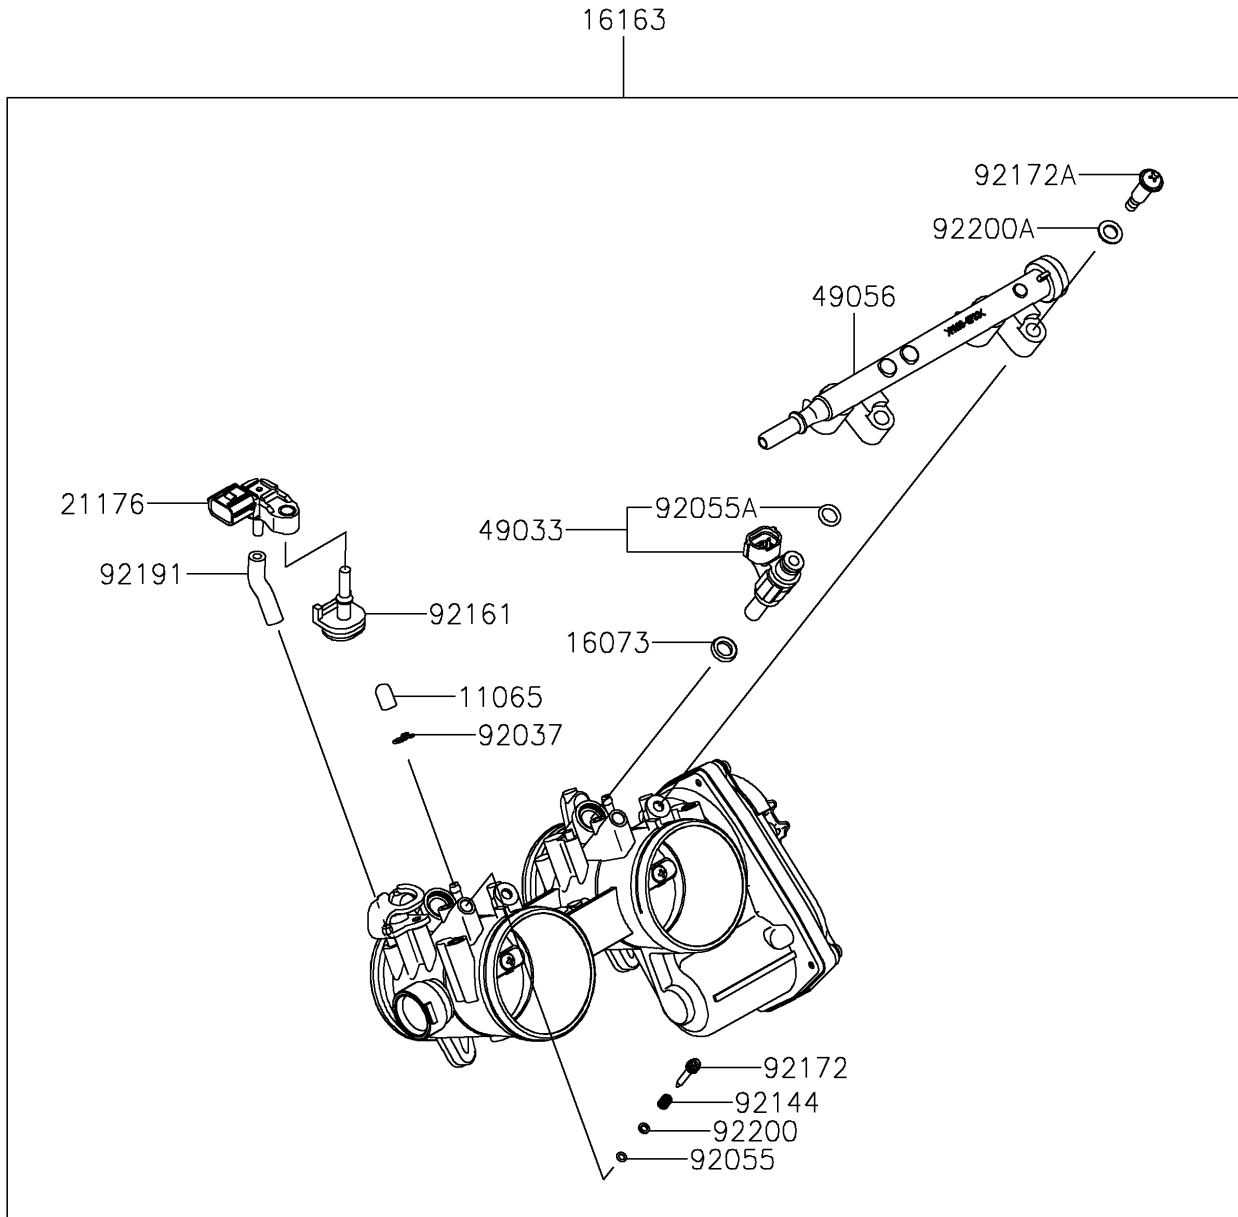

2025 TERYX® KRX4™ 1000 BLACKOUT EDITION

PARTS DIAGRAM

Throttle

E1510

2025 TERYX® KRX4™ 1000 BLACKOUT EDITION

Kawasaki
Let the Good Times Roll®

PARTS LIST

Throttle

ITEM NAME	PART NUMBER	QUANTITY
CAP (Ref # 11065)	11065-0072	2
INSULATOR (Ref # 16073)	16073-0848	2
THROTTLE-ASSY (Ref # 16163)	16163-0991	1
SENSOR,PRESSURE (Ref # 21176)	21176-0906	1
NOZZLE-INJECTION (Ref # 49033)	49033-0040	2
PIPE-INJECTION (Ref # 49056)	49056-0564	1
CLAMP,TUBE (Ref # 92037)	92037-1124	2
RING-O (Ref # 92055)	92055-0840	2
RING-O,INJECTION NOZZLE (Ref # 92055A)	92055-0937	2
SPRING (Ref # 92144)	92144-1674	2
DAMPER (Ref # 92161)	92161-0673	1
SCREW (Ref # 92172)	92172-0156	2
SCREW,PIPE INJECTION (Ref # 92172A)	92172-0828	2
TUBE,3.2X7.4X40 (Ref # 92191)	92191-1551	1
WASHER,PILOT AIR SCREW (Ref # 92200)	92200-1564	2
WASHER (Ref # 92200A)	92200-3807	2