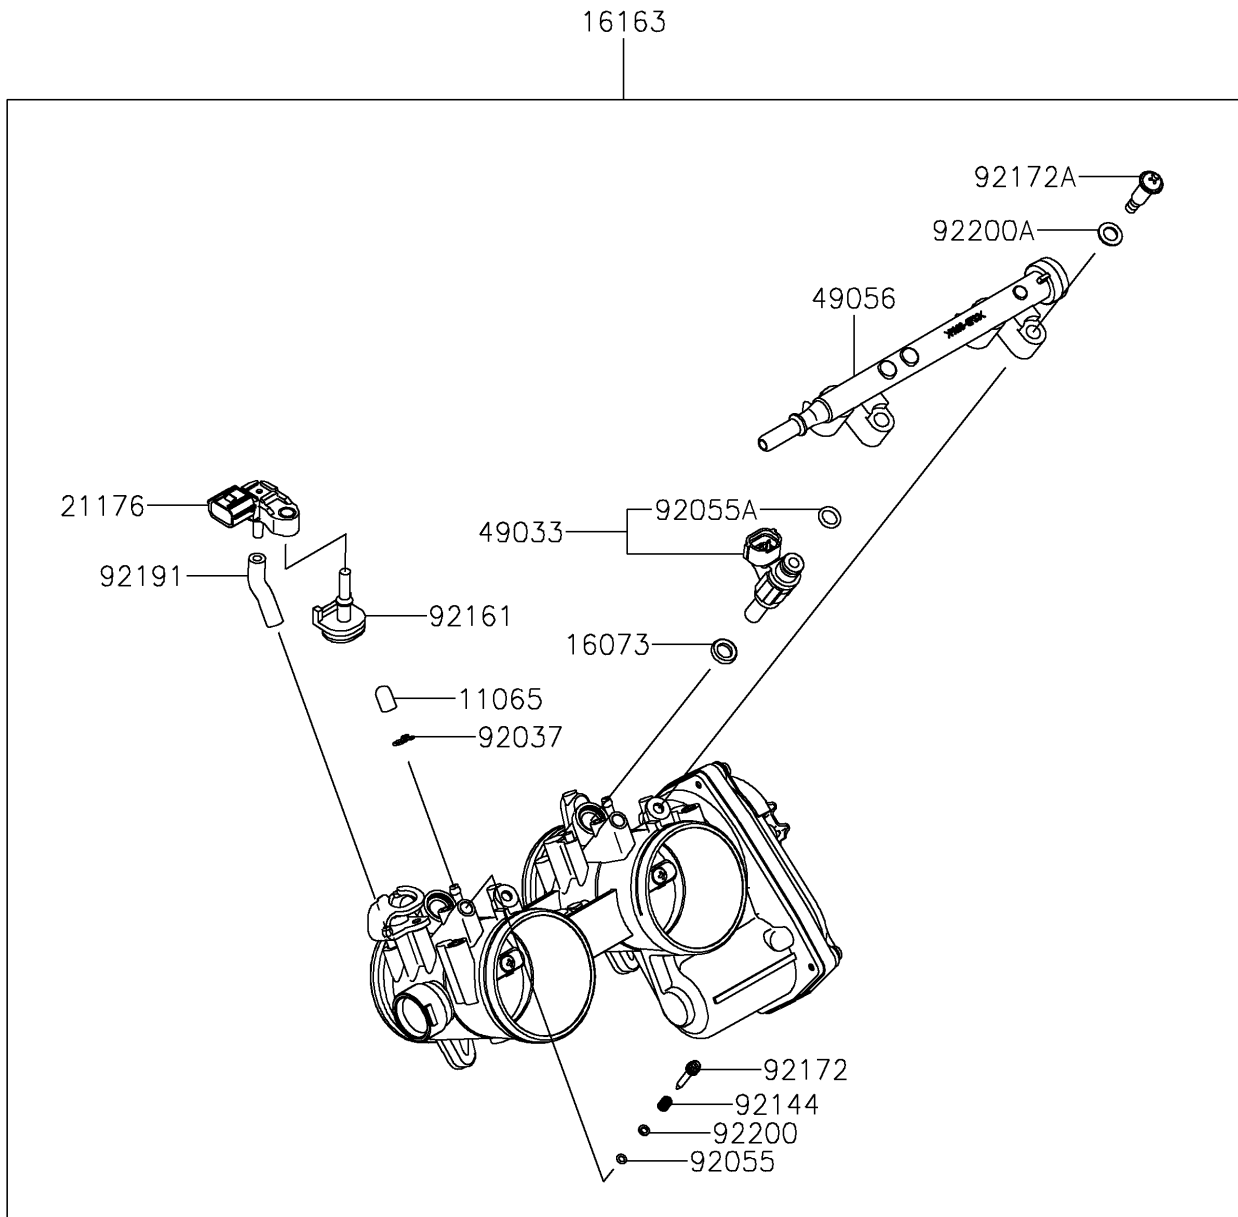

2026 Teryx KRX4 1000 Blackout Edition

PARTS DIAGRAM

Throttle

E1510

2026 Teryx KRX4 1000 Blackout Edition

Kawasaki
Let the Good Times Roll®

PARTS LIST

Throttle

ITEM NAME	PART NUMBER	QUANTITY
CAP (Ref # 11065)	11065-0072	2
INSULATOR (Ref # 16073)	16073-0848	2
THROTTLE-ASSY (Ref # 16163)	16163-0991	1
SENSOR,PRESSURE (Ref # 21176)	21176-0906	1
NOZZLE-INJECTION (Ref # 49033)	49033-0040	2
PIPE-INJECTION (Ref # 49056)	49056-0564	1
CLAMP,TUBE (Ref # 92037)	92037-1124	2
RING-O (Ref # 92055)	92055-0840	2
RING-O,INJECTION NOZZLE (Ref # 92055A)	92055-0937	2
SPRING (Ref # 92144)	92144-1674	2
DAMPER (Ref # 92161)	92161-0673	1
SCREW (Ref # 92172)	92172-0156	2
SCREW,PIPE INJECTION (Ref # 92172A)	92172-0828	2
TUBE,3.2X7.4X40 (Ref # 92191)	92191-1551	1
WASHER,PILOT AIR SCREW (Ref # 92200)	92200-1564	2
WASHER (Ref # 92200A)	92200-3807	2