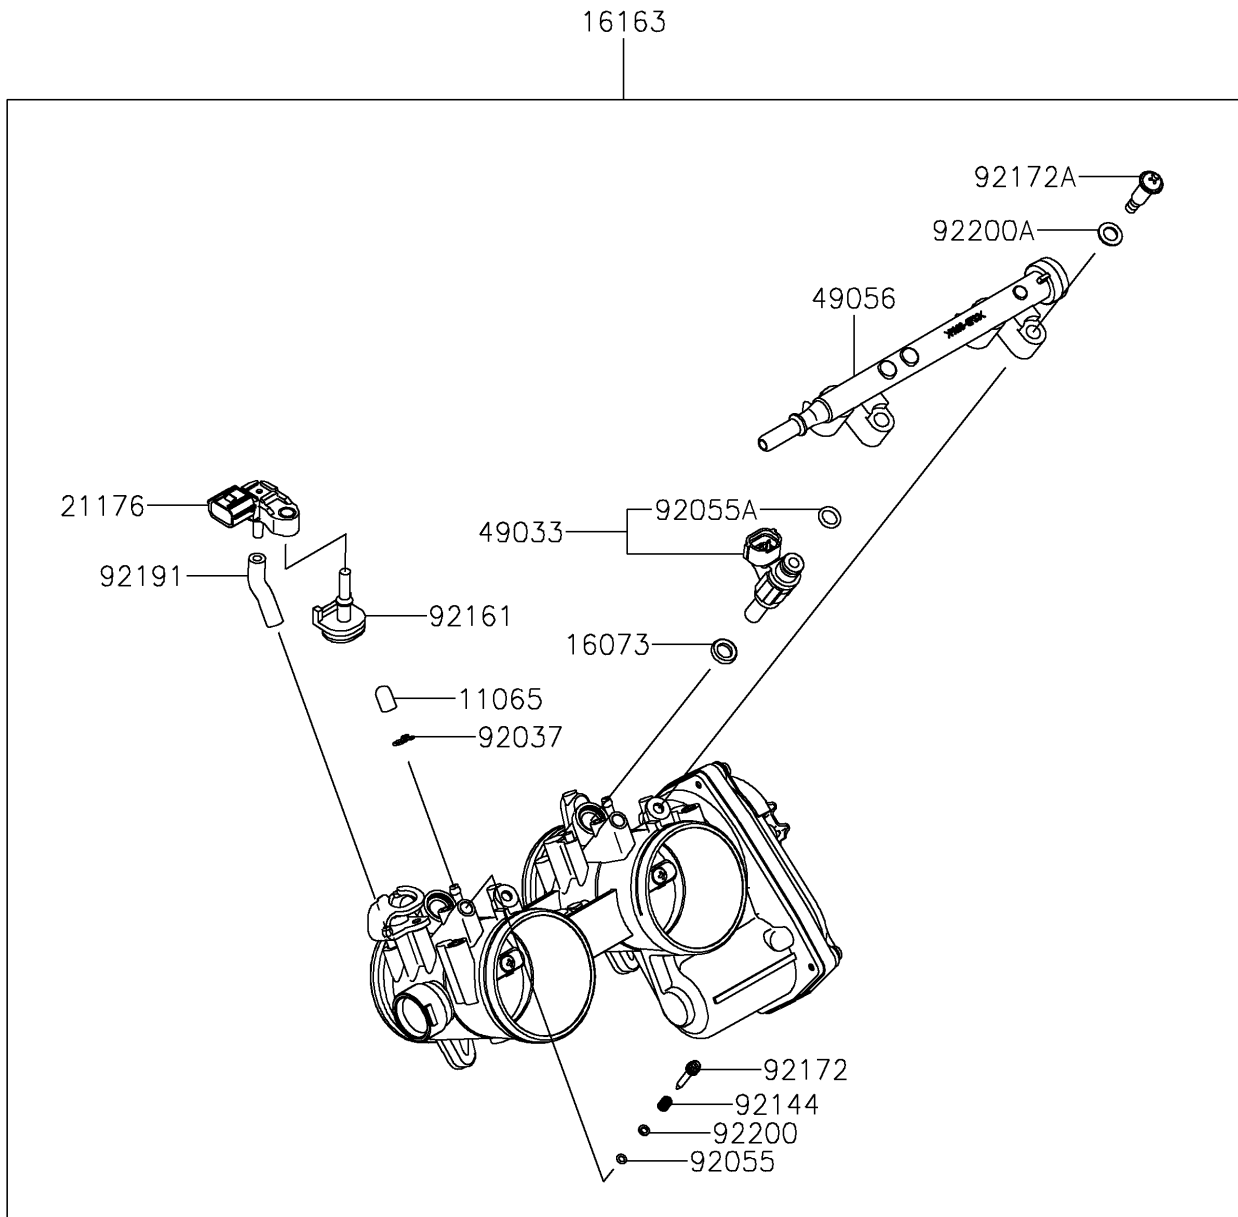

2026 TERYX® KRX4™ 1000 BLACKOUT EDITION

PARTS DIAGRAM

Throttle

E1510

2026 TERYX® KRX4™ 1000 BLACKOUT EDITION

Kawasaki
Let the Good Times Roll®

PARTS LIST

Throttle

ITEM NAME	PART NUMBER	QUANTITY
CAP (Ref # 11065)	11065-0072	2
INSULATOR (Ref # 16073)	16073-0848	2
THROTTLE-ASSY (Ref # 16163)	16163-0991	1
SENSOR,PRESSURE (Ref # 21176)	21176-0906	1
NOZZLE-INJECTION (Ref # 49033)	49033-0040	2
PIPE-INJECTION (Ref # 49056)	49056-0564	1
CLAMP,TUBE (Ref # 92037)	92037-1124	2
RING-O (Ref # 92055)	92055-0840	2
RING-O,INJECTION NOZZLE (Ref # 92055A)	92055-0937	2
SPRING (Ref # 92144)	92144-1674	2
DAMPER (Ref # 92161)	92161-0673	1
SCREW (Ref # 92172)	92172-0156	2
SCREW,PIPE INJECTION (Ref # 92172A)	92172-0828	2
TUBE,3.2X7.4X40 (Ref # 92191)	92191-1551	1
WASHER,PILOT AIR SCREW (Ref # 92200)	92200-1564	2
WASHER (Ref # 92200A)	92200-3807	2