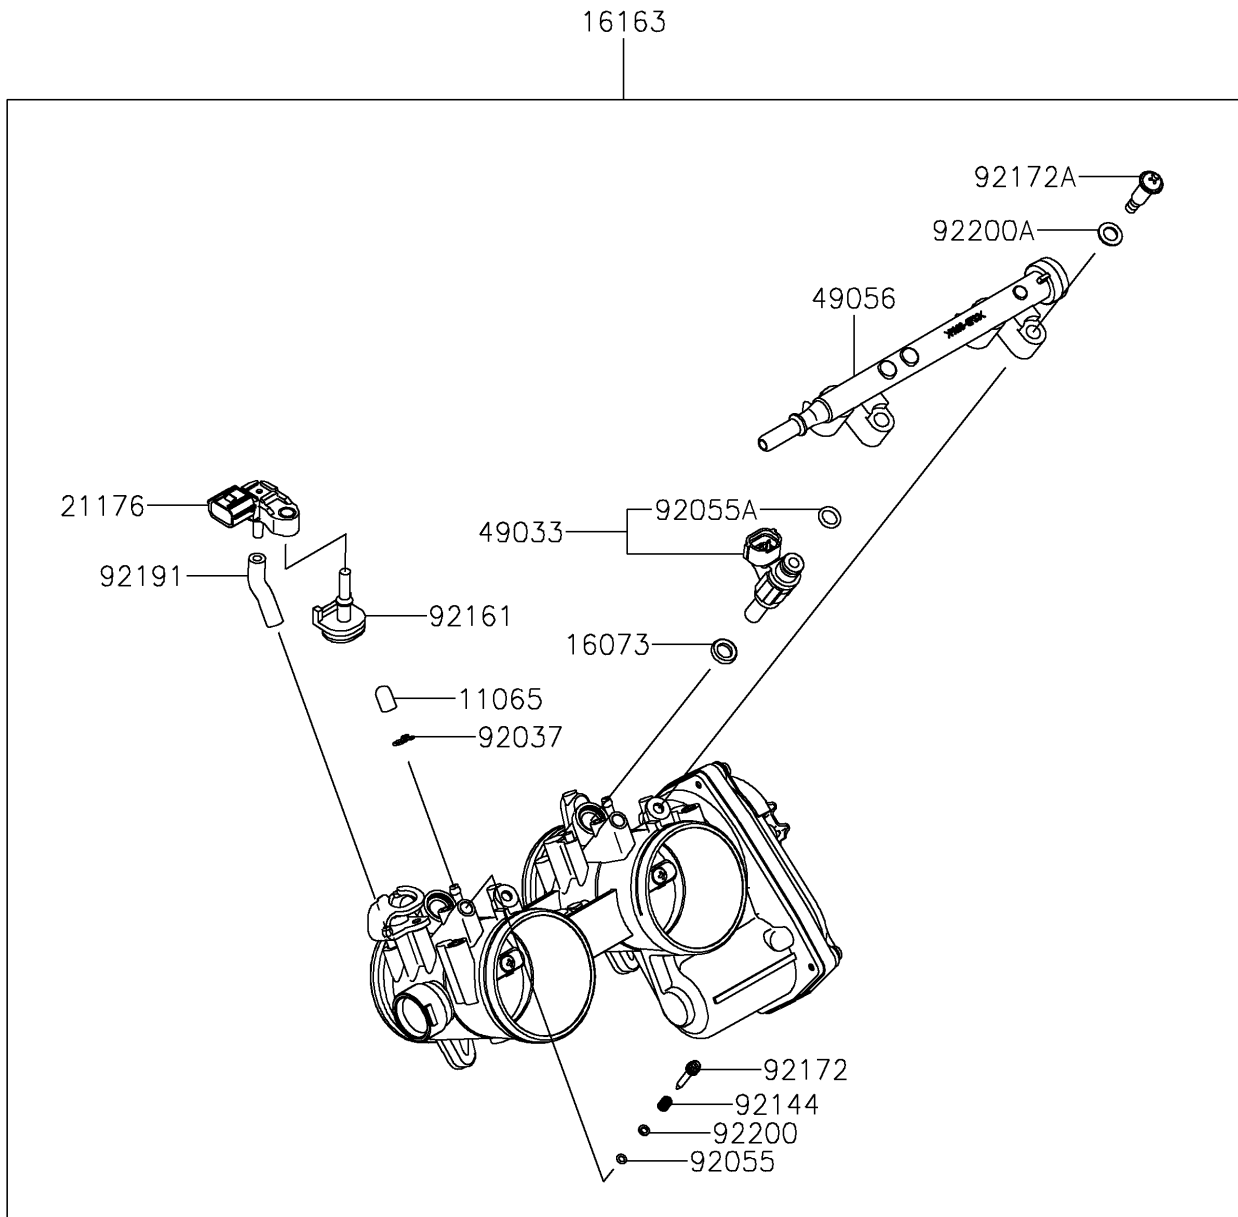

2025 Teryx KRX4 1000 Blackout Edition

PARTS DIAGRAM

Throttle

E1510

2025 Teryx KRX4 1000 Blackout Edition

PARTS LIST

Throttle

ITEM NAME	PART NUMBER	QUANTITY
-----------	-------------	----------