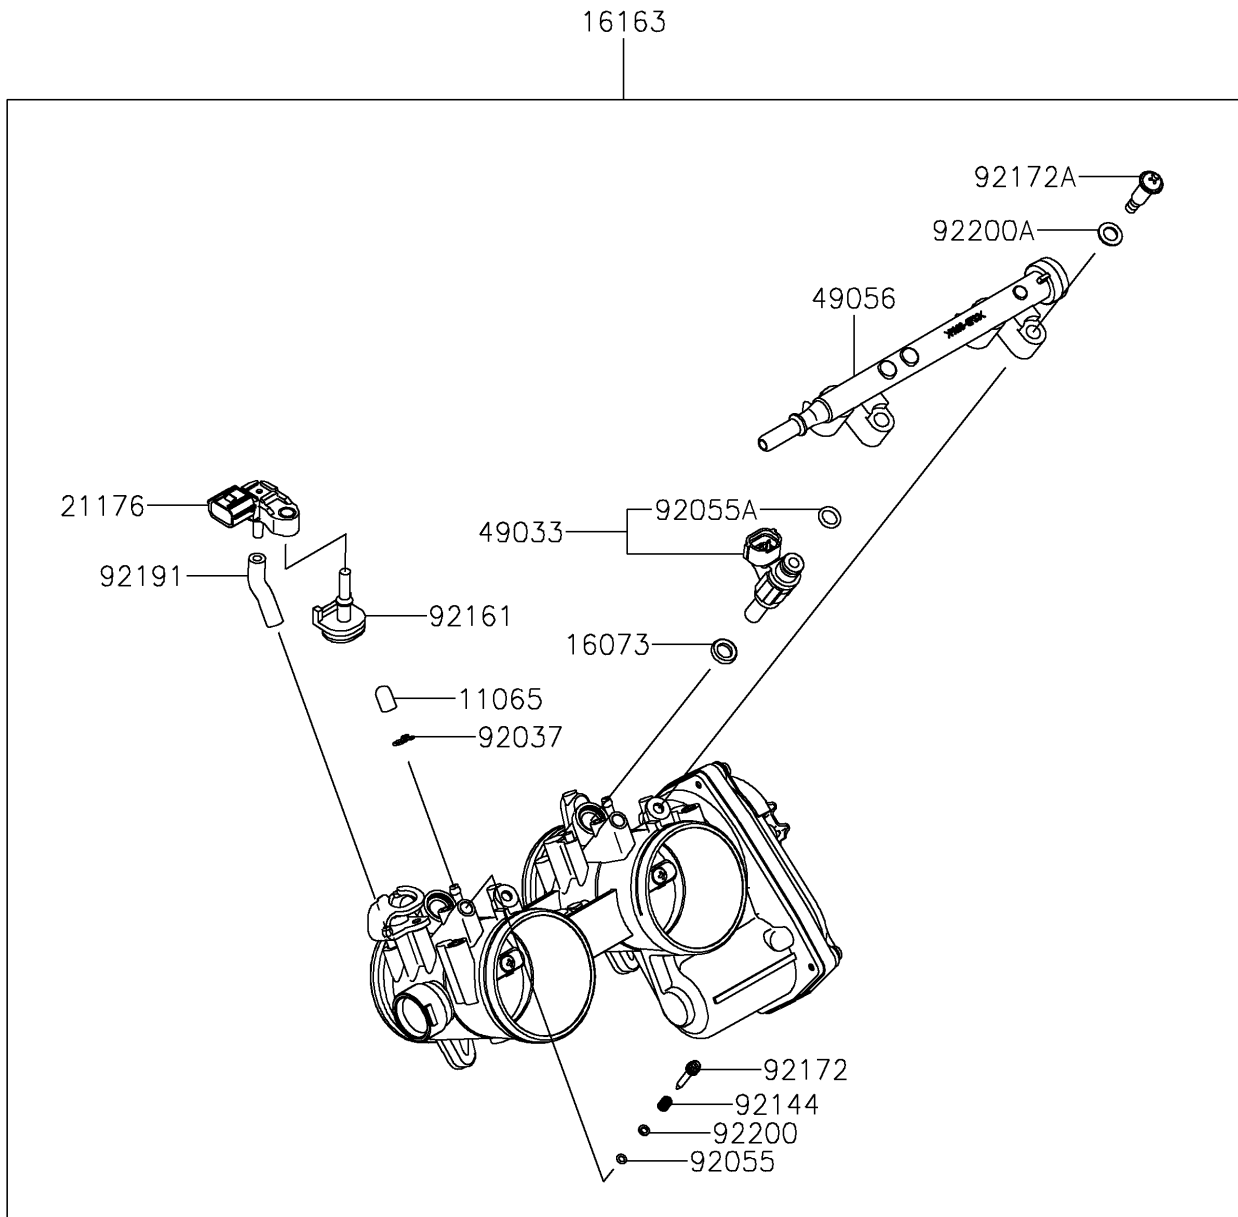

2025 TERYX® KRX4™ 1000 BLACKOUT EDITION

PARTS DIAGRAM

Throttle

E1510

2025 TERYX® KRX4™ 1000 BLACKOUT EDITION

Kawasaki
Let the Good Times Roll®

PARTS LIST

Throttle

ITEM NAME	PART NUMBER	QUANTITY
CAP (Ref # 11065)	11065-0072	2
INSULATOR (Ref # 16073)	16073-0848	2
THROTTLE-ASSY (Ref # 16163)	16163-0991	1
SENSOR,PRESSURE (Ref # 21176)	21176-0906	1
NOZZLE-INJECTION (Ref # 49033)	49033-0040	2
PIPE-INJECTION (Ref # 49056)	49056-0564	1
CLAMP,TUBE (Ref # 92037)	92037-1124	2
RING-O (Ref # 92055)	92055-0840	2
RING-O,INJECTION NOZZLE (Ref # 92055A)	92055-0937	2
SPRING (Ref # 92144)	92144-1674	2
DAMPER (Ref # 92161)	92161-0673	1
SCREW (Ref # 92172)	92172-0156	2
SCREW,PIPE INJECTION (Ref # 92172A)	92172-0828	2
TUBE,3.2X7.4X40 (Ref # 92191)	92191-1551	1
WASHER,PILOT AIR SCREW (Ref # 92200)	92200-1564	2
WASHER (Ref # 92200A)	92200-3807	2