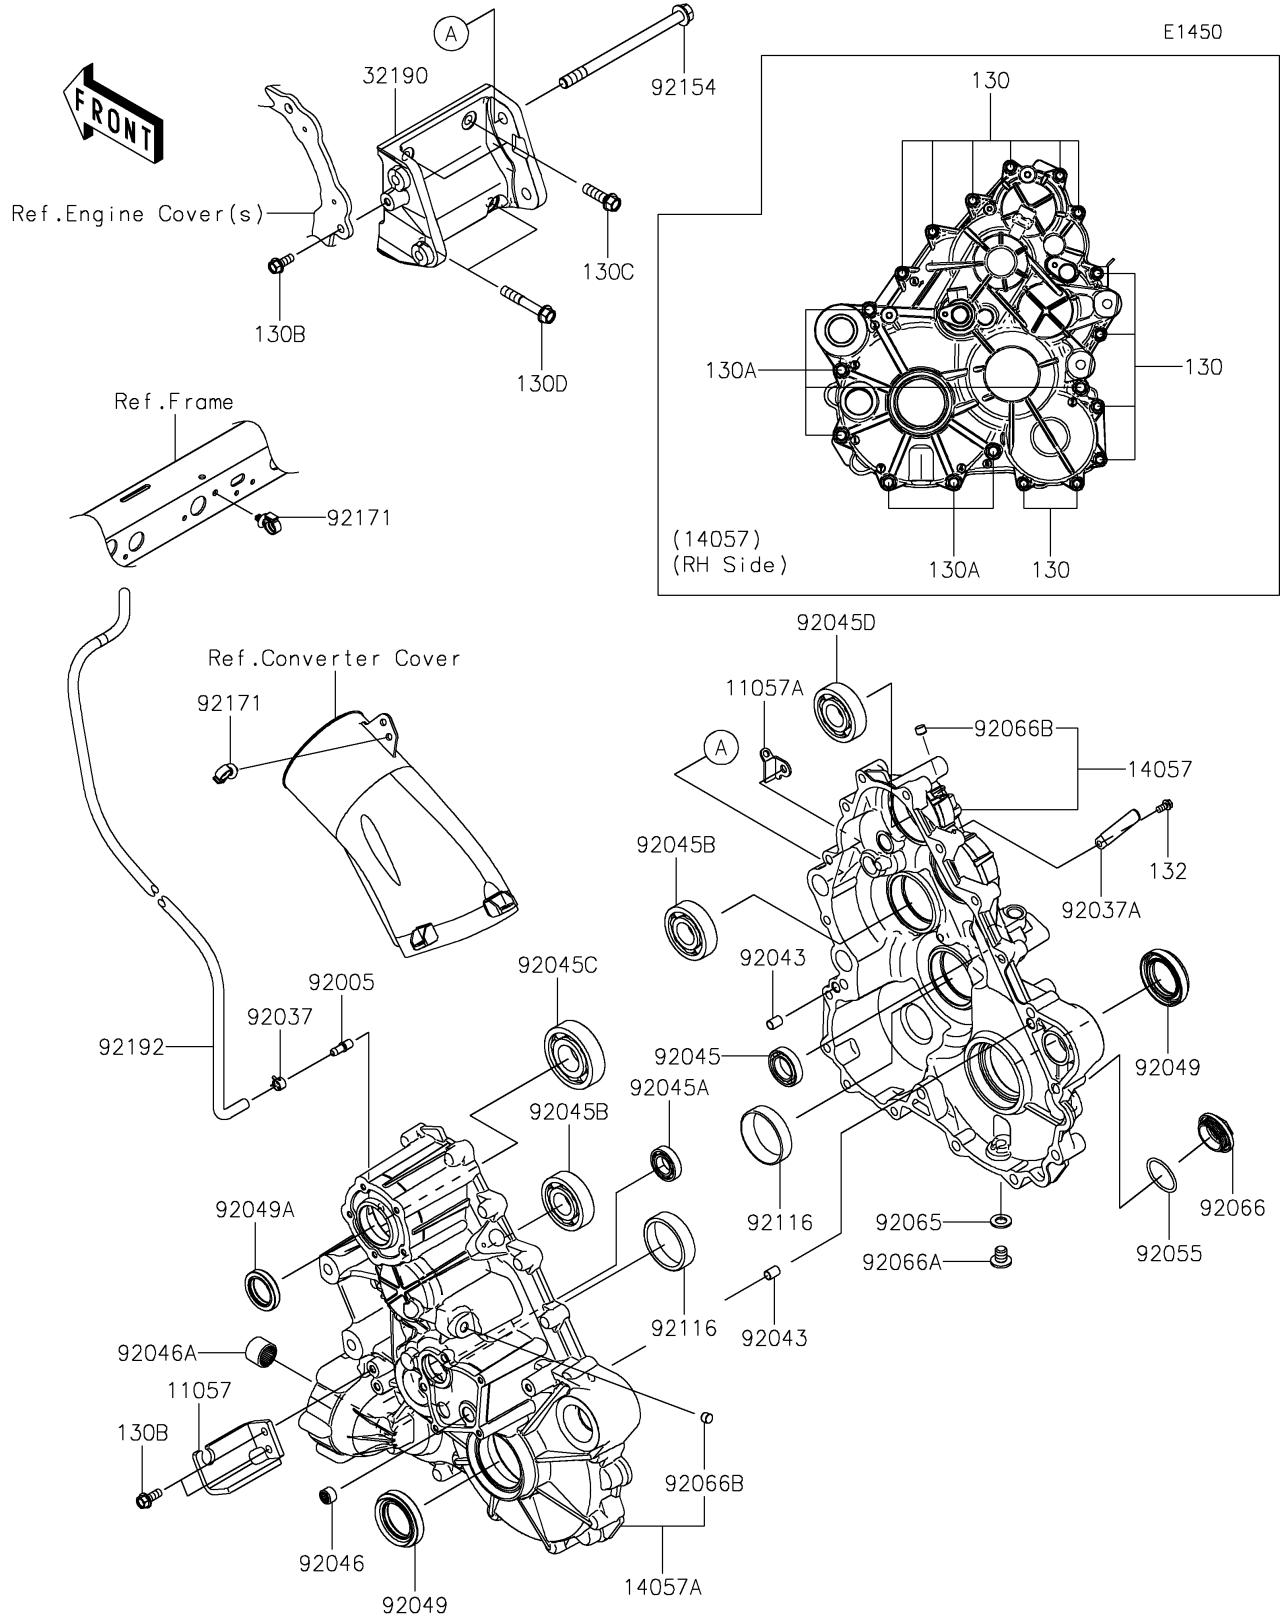

2025 TERYX® KRX4™ 1000 BLACKOUT EDITION

Kawasaki
Let the Good Times Roll®

PARTS DIAGRAM

Gear Box

2025 TERYX® KRX4™ 1000 BLACKOUT EDITION

PARTS LIST

Gear Box

ITEM NAME	PART NUMBER	QUANTITY
-----------	-------------	----------
