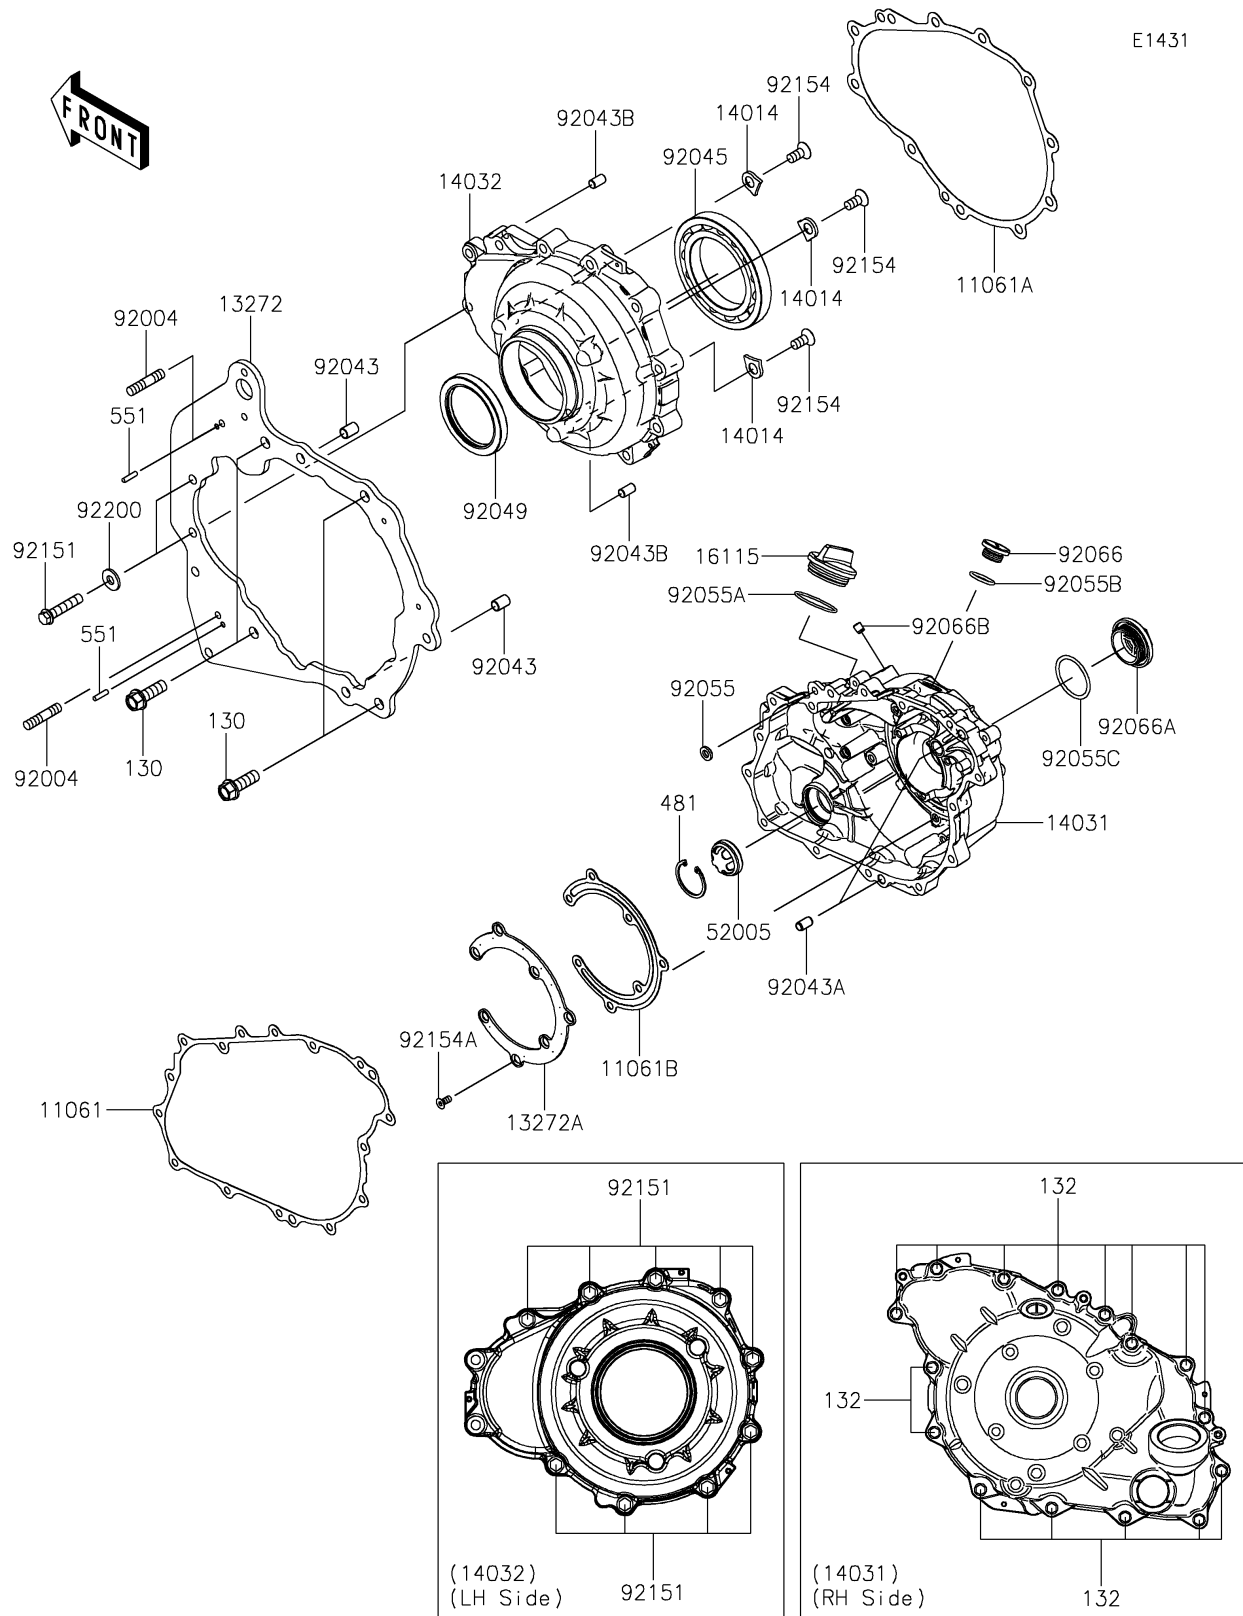

2025 Teryx KRX4 1000 Blackout Edition

PARTS DIAGRAM

Engine Cover(s)

2025 Teryx KRX4 1000 Blackout Edition

PARTS LIST

Engine Cover(s)

ITEM NAME	PART NUMBER	QUANTITY
-----------	-------------	----------
