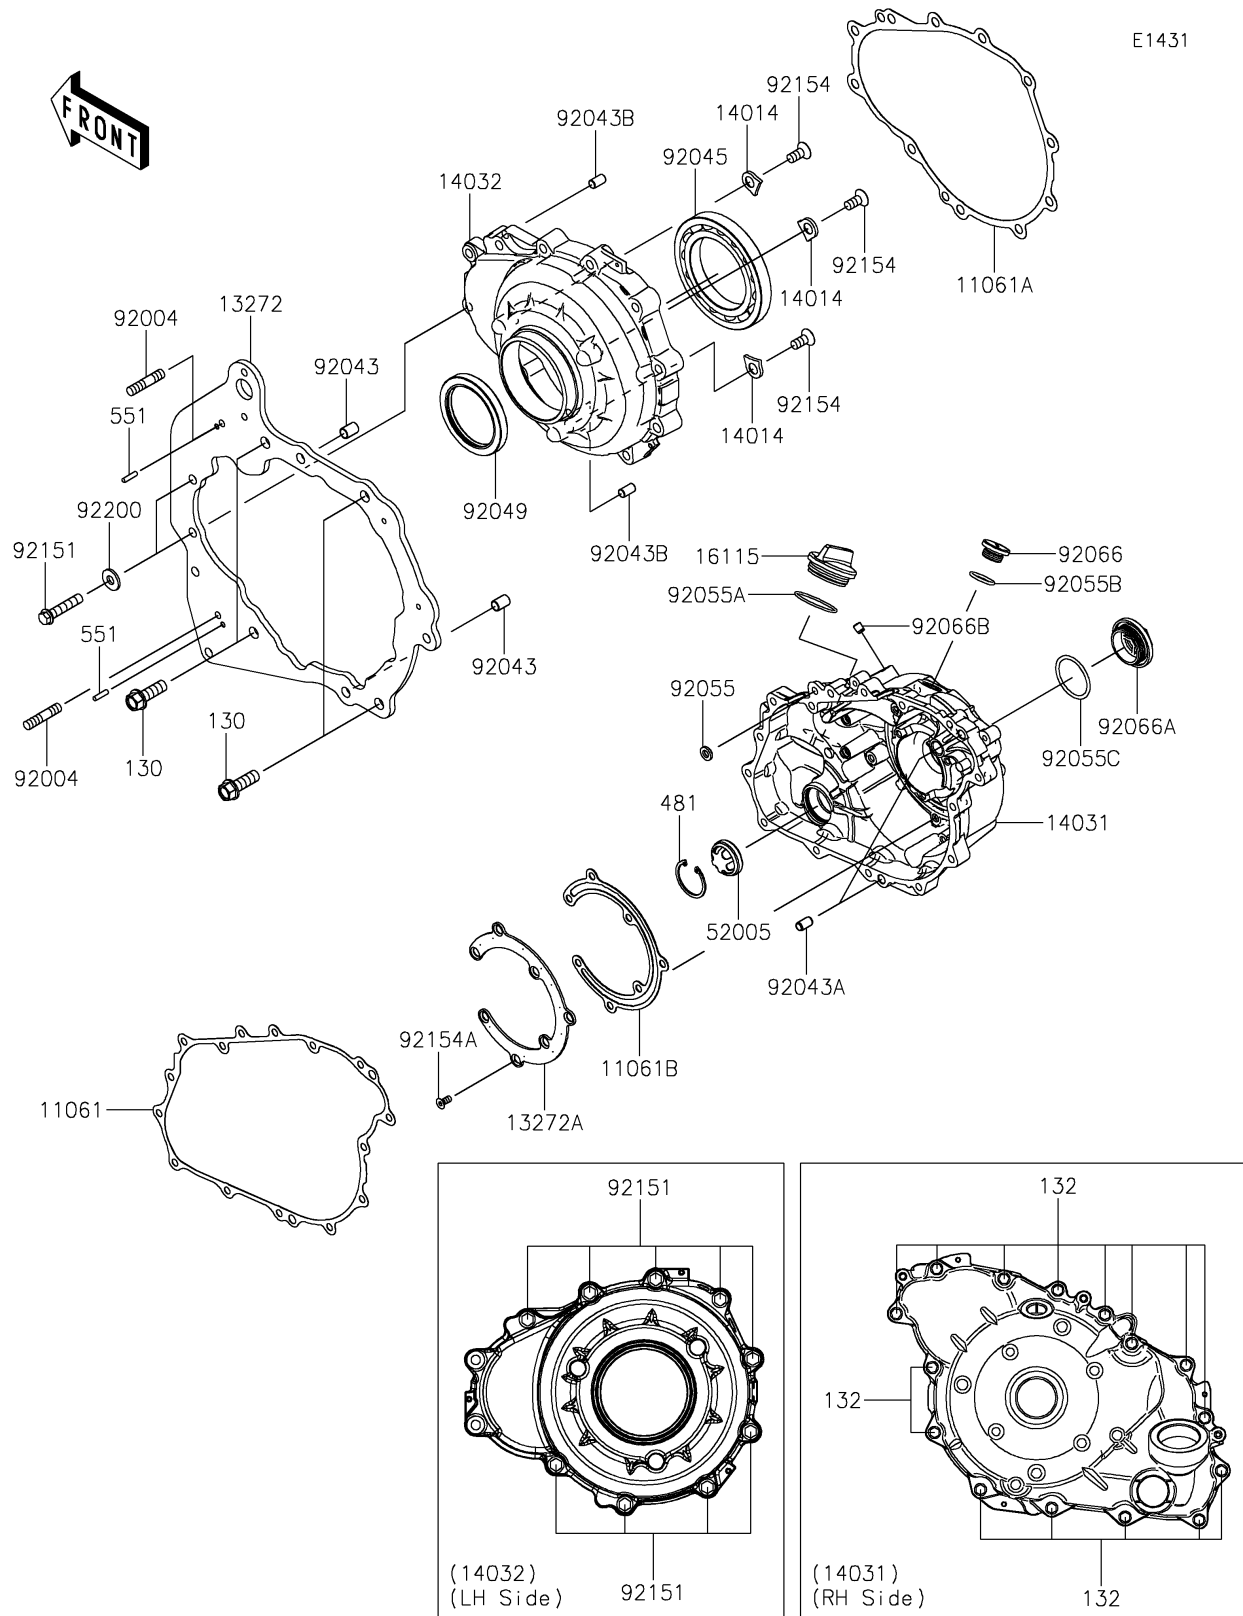

2025 TERYX® KRX4™ 1000 BLACKOUT EDITION

PARTS DIAGRAM

Engine Cover(s)

2025 TERYX® KRX4™ 1000 BLACKOUT EDITION

PARTS LIST

Engine Cover(s)

ITEM NAME	PART NUMBER	QUANTITY
-----------	-------------	----------
