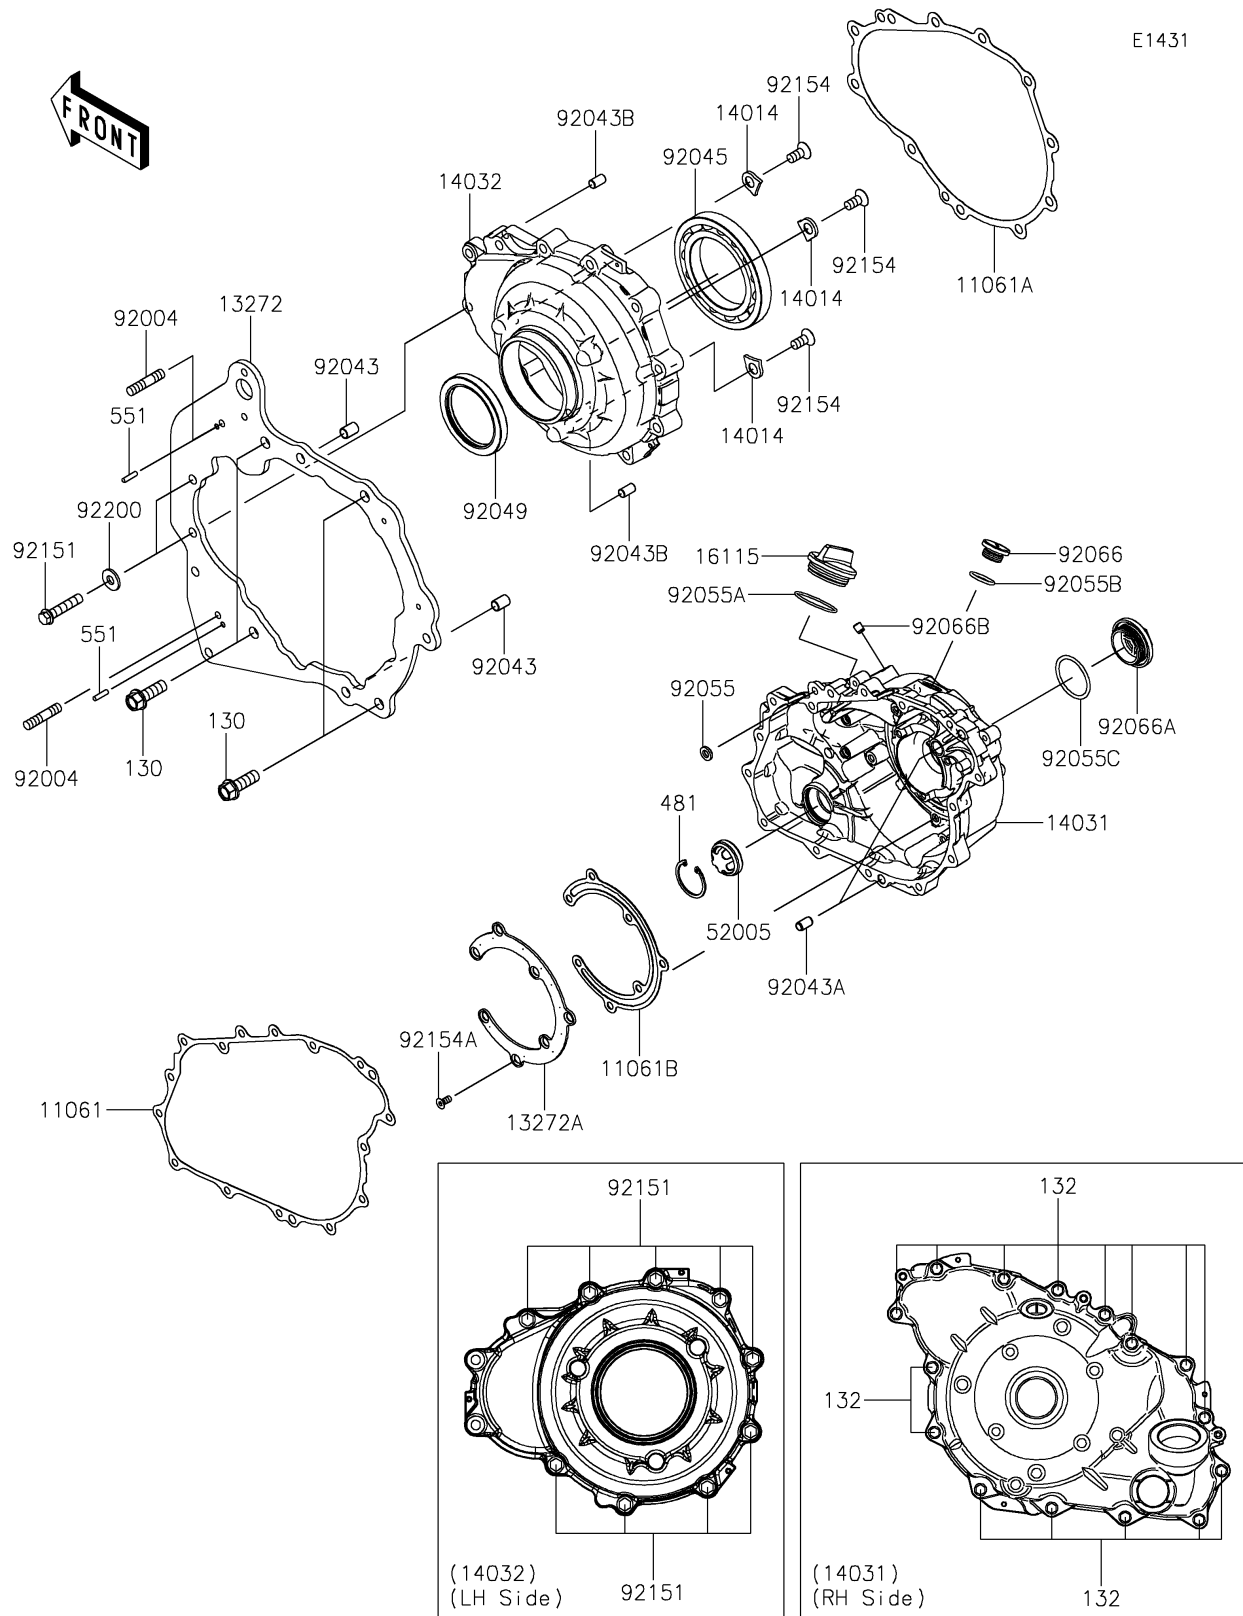

2026 Teryx KRX4 1000 Blackout Edition

PARTS DIAGRAM

Engine Cover(s)