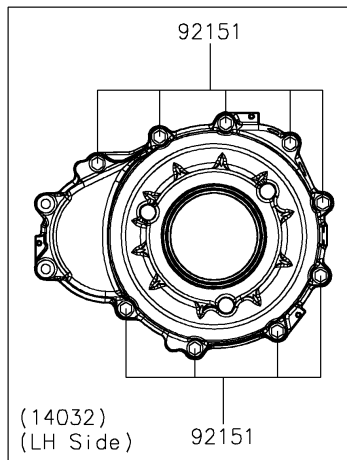

2026 TERYX® KRX4™ 1000 BLACKOUT EDITION

PARTS DIAGRAM

Engine Cover(s)

2026 TERYX® KRX4™ 1000 BLACKOUT EDITION

Kawasaki
Let the Good Times Roll®

PARTS LIST

Engine Cover(s)

ITEM NAME	PART NUMBER	QUANTITY
GASKET,GENERATOR COVER (Ref # 11061)	11061-1304	1
GASKET,CLUTCH COVER (Ref # 11061A)	11061-1305	1
GASKET,GENERATOR COVER (Ref # 11061B)	11061-1483	1
PLATE,CLUTCH COVER,BACK (Ref # 13272)	13272-2799	1
PLATE,GENERATOR (Ref # 13272A)	13272-4093	1
PLATE-POSITION (Ref # 14014)	14014-0556	3
COVER-GENERATOR (Ref # 14031)	14031-0665	1
COVER-CLUTCH (Ref # 14032)	14032-0646	1
CAP-OIL FILLER (Ref # 16115)	16115-1064	1
GAUGE,OIL (Ref # 52005)	52005-0766	1
STUD,8X30 (Ref # 92004)	92004-0790	2
PIN,DOWEL,10X14 (Ref # 92043)	92043-1037	2
PIN,6.2X8X14 (Ref # 92043A)	92043-1263	2
PIN,8X14 (Ref # 92043B)	92043-1567	2
BEARING-BALL,16014CS45 (Ref # 92045)	92045-0709	1
SEAL-OIL,HTC 59X77X9 (Ref # 92049)	92049-0820	1
RING-O,OD=13 (Ref # 92055)	92055-074	1
RING-O,37.2X1.9 (Ref # 92055A)	92055-0959	1
RING-O,20X2 (Ref # 92055B)	92055-1146	1
RING-O,35.8MM (Ref # 92055C)	92055-1281	1
PLUG,COVER (Ref # 92066)	92066-0011	1
PLUG,36X7.5 (Ref # 92066A)	92066-0744	1
PLUG,OIL LINE,7.2X8 (Ref # 92066B)	92066-1012	1
BOLT,8X40 (Ref # 92151)	92151-1621	11
BOLT,FLAT,8X13.6 (Ref # 92154)	92154-0978	3
BOLT,5X12 (Ref # 92154A)	92154-4490	7
WASHER,8.5X18X2.3 (Ref # 92200)	92200-1213	2
BOLT-FLANGED,10X30 (Ref # 130)	130BA1030	4
BOLT-FLANGED-SMALL,6X30 (Ref # 132)	132BA0630	15

2026 TERYX® KRX4™ 1000 BLACKOUT EDITION

Kawasaki
Let the Good Times Roll®

PARTS LIST

Engine Cover(s)

ITEM NAME	PART NUMBER	QUANTITY
CIRCLIP (Ref # 481)	481J3400	1
PIN-DOWEL,4X16 (Ref # 551)	551A0416	2