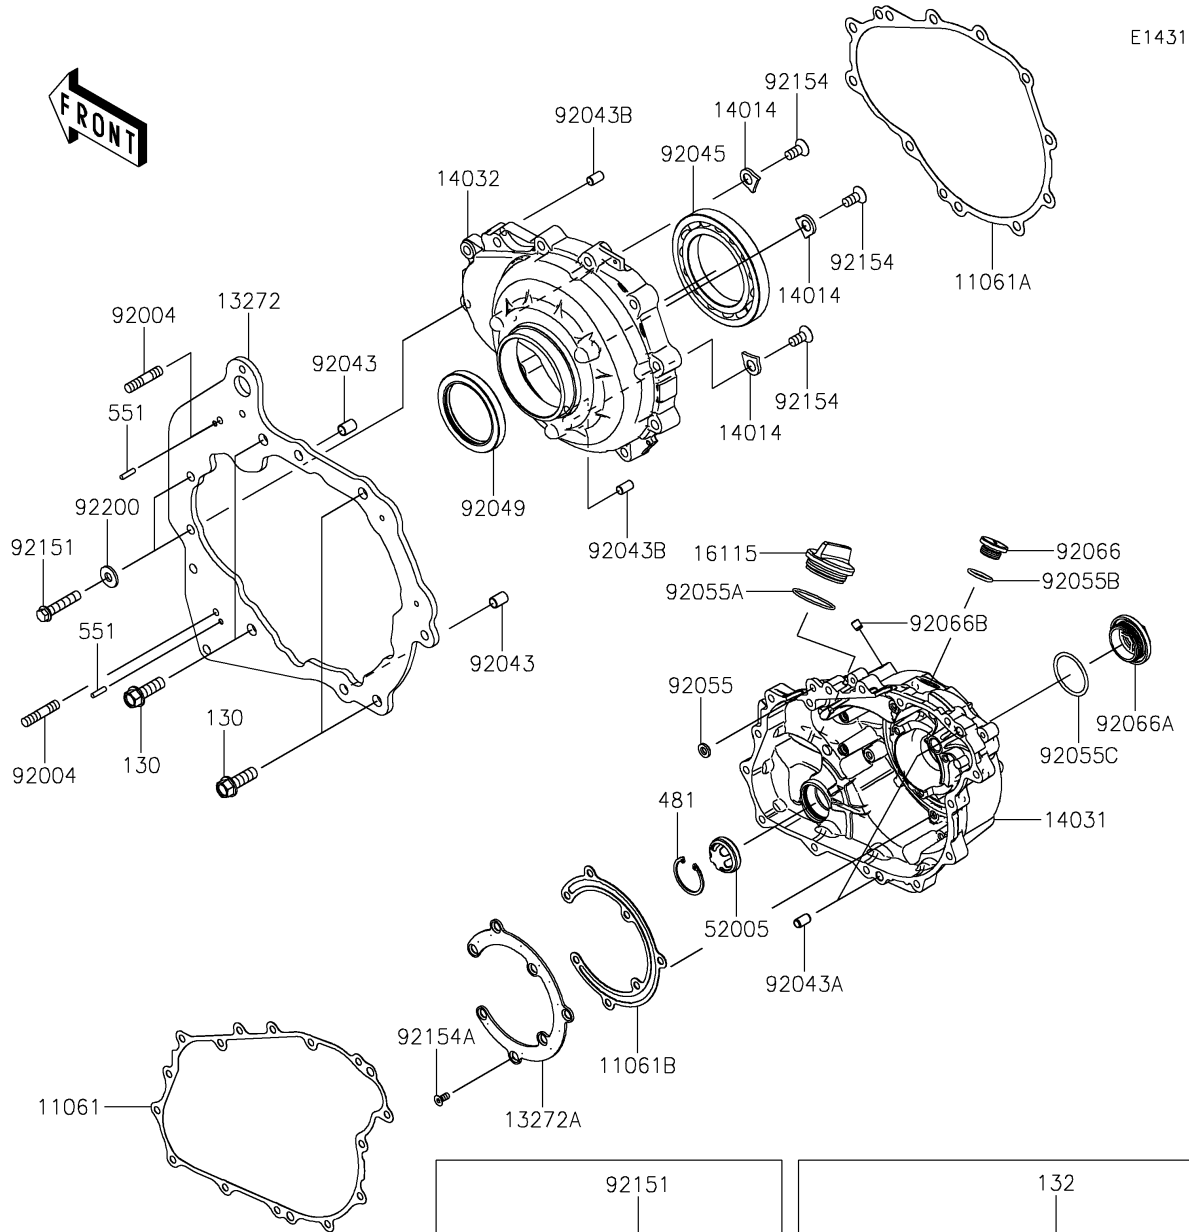

2026 TERYX® KRX4™ 1000 BLACKOUT EDITION

PARTS DIAGRAM

Engine Cover(s)

2026 TERYX® KRX4™ 1000 BLACKOUT EDITION

Kawasaki
Let the Good Times Roll®

PARTS LIST

Engine Cover(s)

ITEM NAME	PART NUMBER	QUANTITY
GASKET,GENERATOR COVER (Ref # 11061)	11061-1304	1
GASKET,CLUTCH COVER (Ref # 11061A)	11061-1305	1
GASKET,GENERATOR COVER (Ref # 11061B)	11061-1483	1
PLATE,CLUTCH COVER,BACK (Ref # 13272)	13272-2799	1
PLATE,GENERATOR (Ref # 13272A)	13272-4093	1
PLATE-POSITION (Ref # 14014)	14014-0556	3
COVER-GENERATOR (Ref # 14031)	14031-0665	1
COVER-CLUTCH (Ref # 14032)	14032-0646	1
CAP-OIL FILLER (Ref # 16115)	16115-1064	1
GAUGE,OIL (Ref # 52005)	52005-0766	1
STUD,8X30 (Ref # 92004)	92004-0790	2
PIN,DOWEL,10X14 (Ref # 92043)	92043-1037	2
PIN,6.2X8X14 (Ref # 92043A)	92043-1263	2
PIN,8X14 (Ref # 92043B)	92043-1567	2
BEARING-BALL,16014CS45 (Ref # 92045)	92045-0709	1
SEAL-OIL,HTC 59X77X9 (Ref # 92049)	92049-0820	1
RING-O,OD=13 (Ref # 92055)	92055-074	1
RING-O,37.2X1.9 (Ref # 92055A)	92055-0959	1
RING-O,20X2 (Ref # 92055B)	92055-1146	1
RING-O,35.8MM (Ref # 92055C)	92055-1281	1
PLUG,COVER (Ref # 92066)	92066-0011	1
PLUG,36X7.5 (Ref # 92066A)	92066-0744	1
PLUG,OIL LINE,7.2X8 (Ref # 92066B)	92066-1012	1
BOLT,8X40 (Ref # 92151)	92151-1621	11
BOLT,FLAT,8X13.6 (Ref # 92154)	92154-0978	3
BOLT,5X12 (Ref # 92154A)	92154-4490	7
WASHER,8.5X18X2.3 (Ref # 92200)	92200-1213	2
BOLT-FLANGED,10X30 (Ref # 130)	130BA1030	4
BOLT-FLANGED-SMALL,6X30 (Ref # 132)	132BA0630	15

2026 TERYX® KRX4™ 1000 BLACKOUT EDITION

Kawasaki
Let the Good Times Roll®

PARTS LIST

Engine Cover(s)

ITEM NAME	PART NUMBER	QUANTITY
CIRCLIP (Ref # 481)	481J3400	1
PIN-DOWEL,4X16 (Ref # 551)	551A0416	2