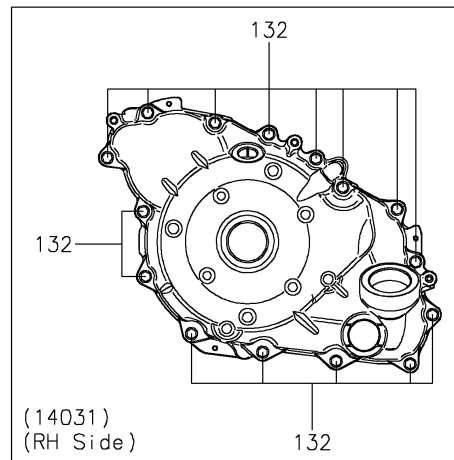

2026 TERYX® KRX4™ 1000 BLACKOUT EDITION

PARTS DIAGRAM

Engine Cover(s)

2026 TERYX® KRX4™ 1000 BLACKOUT EDITION

Kawasaki
Let the Good Times Roll®

PARTS LIST

Engine Cover(s)

ITEM NAME	PART NUMBER	QUANTITY
GASKET,GENERATOR COVER (Ref # 11061)	11061-1304	1
GASKET,CLUTCH COVER (Ref # 11061A)	11061-1305	1
GASKET,GENERATOR COVER (Ref # 11061B)	11061-1483	1
PLATE,CLUTCH COVER,BACK (Ref # 13272)	13272-2799	1
PLATE,GENERATOR (Ref # 13272A)	13272-4093	1
PLATE-POSITION (Ref # 14014)	14014-0556	3
COVER-GENERATOR (Ref # 14031)	14031-0665	1
COVER-CLUTCH (Ref # 14032)	14032-0646	1
CAP-OIL FILLER (Ref # 16115)	16115-1064	1
GAUGE,OIL (Ref # 52005)	52005-0766	1
STUD,8X30 (Ref # 92004)	92004-0790	2
PIN,DOWEL,10X14 (Ref # 92043)	92043-1037	2
PIN,6.2X8X14 (Ref # 92043A)	92043-1263	2
PIN,8X14 (Ref # 92043B)	92043-1567	2
BEARING-BALL,16014CS45 (Ref # 92045)	92045-0709	1
SEAL-OIL,HTC 59X77X9 (Ref # 92049)	92049-0820	1
RING-O,OD=13 (Ref # 92055)	92055-074	1
RING-O,37.2X1.9 (Ref # 92055A)	92055-0959	1
RING-O,20X2 (Ref # 92055B)	92055-1146	1
RING-O,35.8MM (Ref # 92055C)	92055-1281	1
PLUG,COVER (Ref # 92066)	92066-0011	1
PLUG,36X7.5 (Ref # 92066A)	92066-0744	1
PLUG,OIL LINE,7.2X8 (Ref # 92066B)	92066-1012	1
BOLT,8X40 (Ref # 92151)	92151-1621	11
BOLT,FLAT,8X13.6 (Ref # 92154)	92154-0978	3
BOLT,5X12 (Ref # 92154A)	92154-4490	7
WASHER,8.5X18X2.3 (Ref # 92200)	92200-1213	2
BOLT-FLANGED,10X30 (Ref # 130)	130BA1030	4
BOLT-FLANGED-SMALL,6X30 (Ref # 132)	132BA0630	15

2026 TERYX® KRX4™ 1000 BLACKOUT EDITION

Kawasaki
Let the Good Times Roll®

PARTS LIST

Engine Cover(s)

ITEM NAME	PART NUMBER	QUANTITY
CIRCLIP (Ref # 481)	481J3400	1
PIN-DOWEL,4X16 (Ref # 551)	551A0416	2