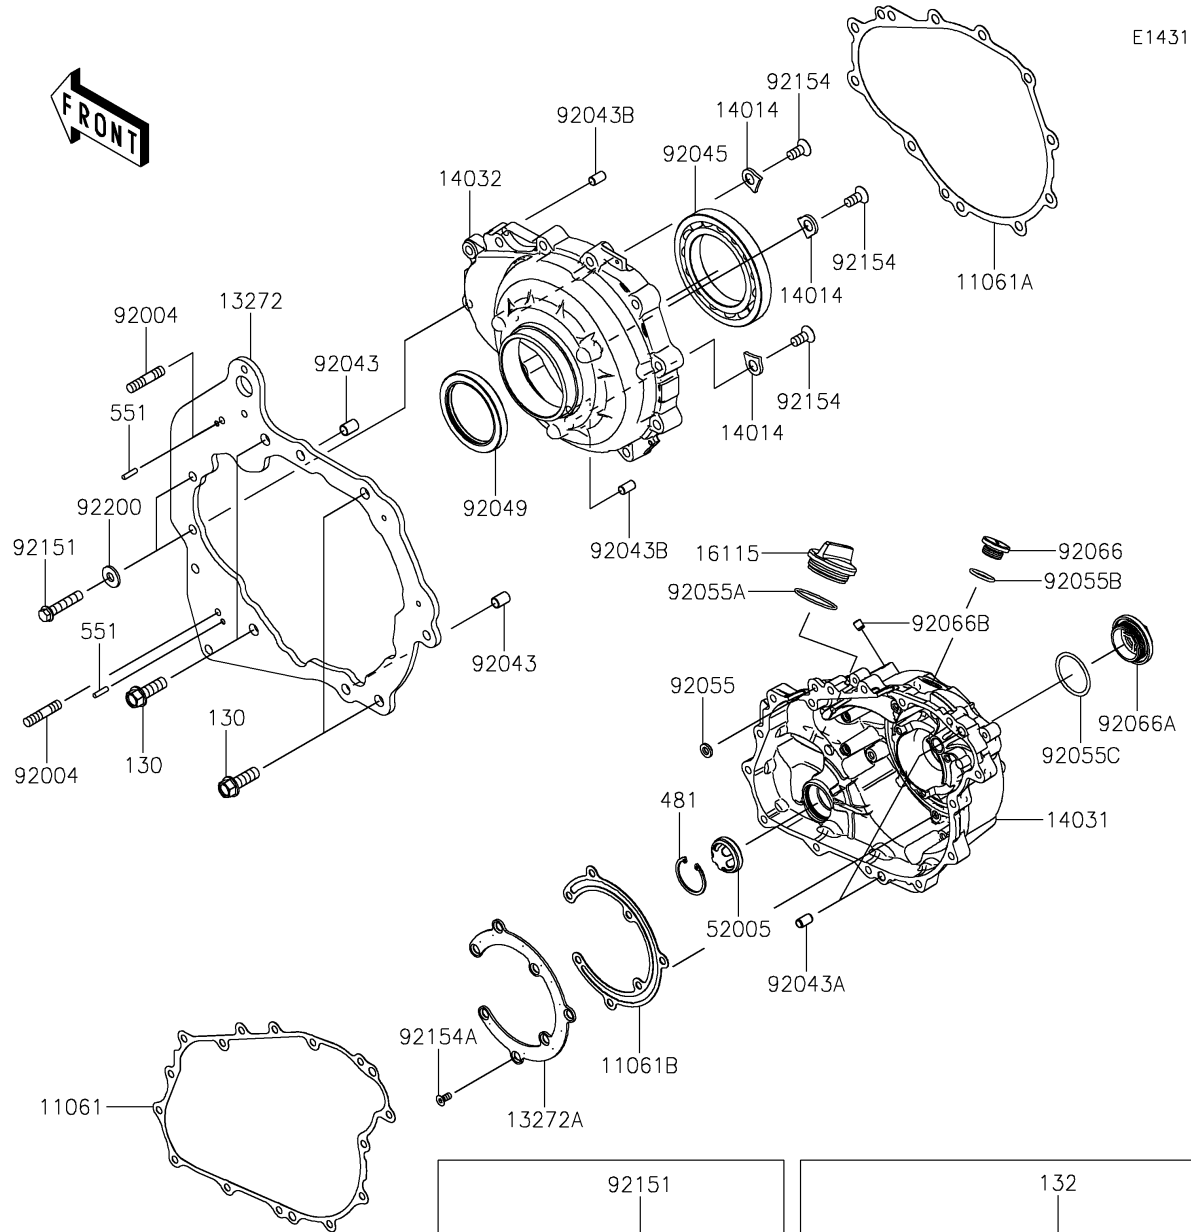

2025 Teryx KRX4 1000 Blackout Edition

PARTS DIAGRAM

Engine Cover(s)

2025 Teryx KRX4 1000 Blackout Edition

PARTS LIST

Engine Cover(s)

ITEM NAME	PART NUMBER	QUANTITY
-----------	-------------	----------
