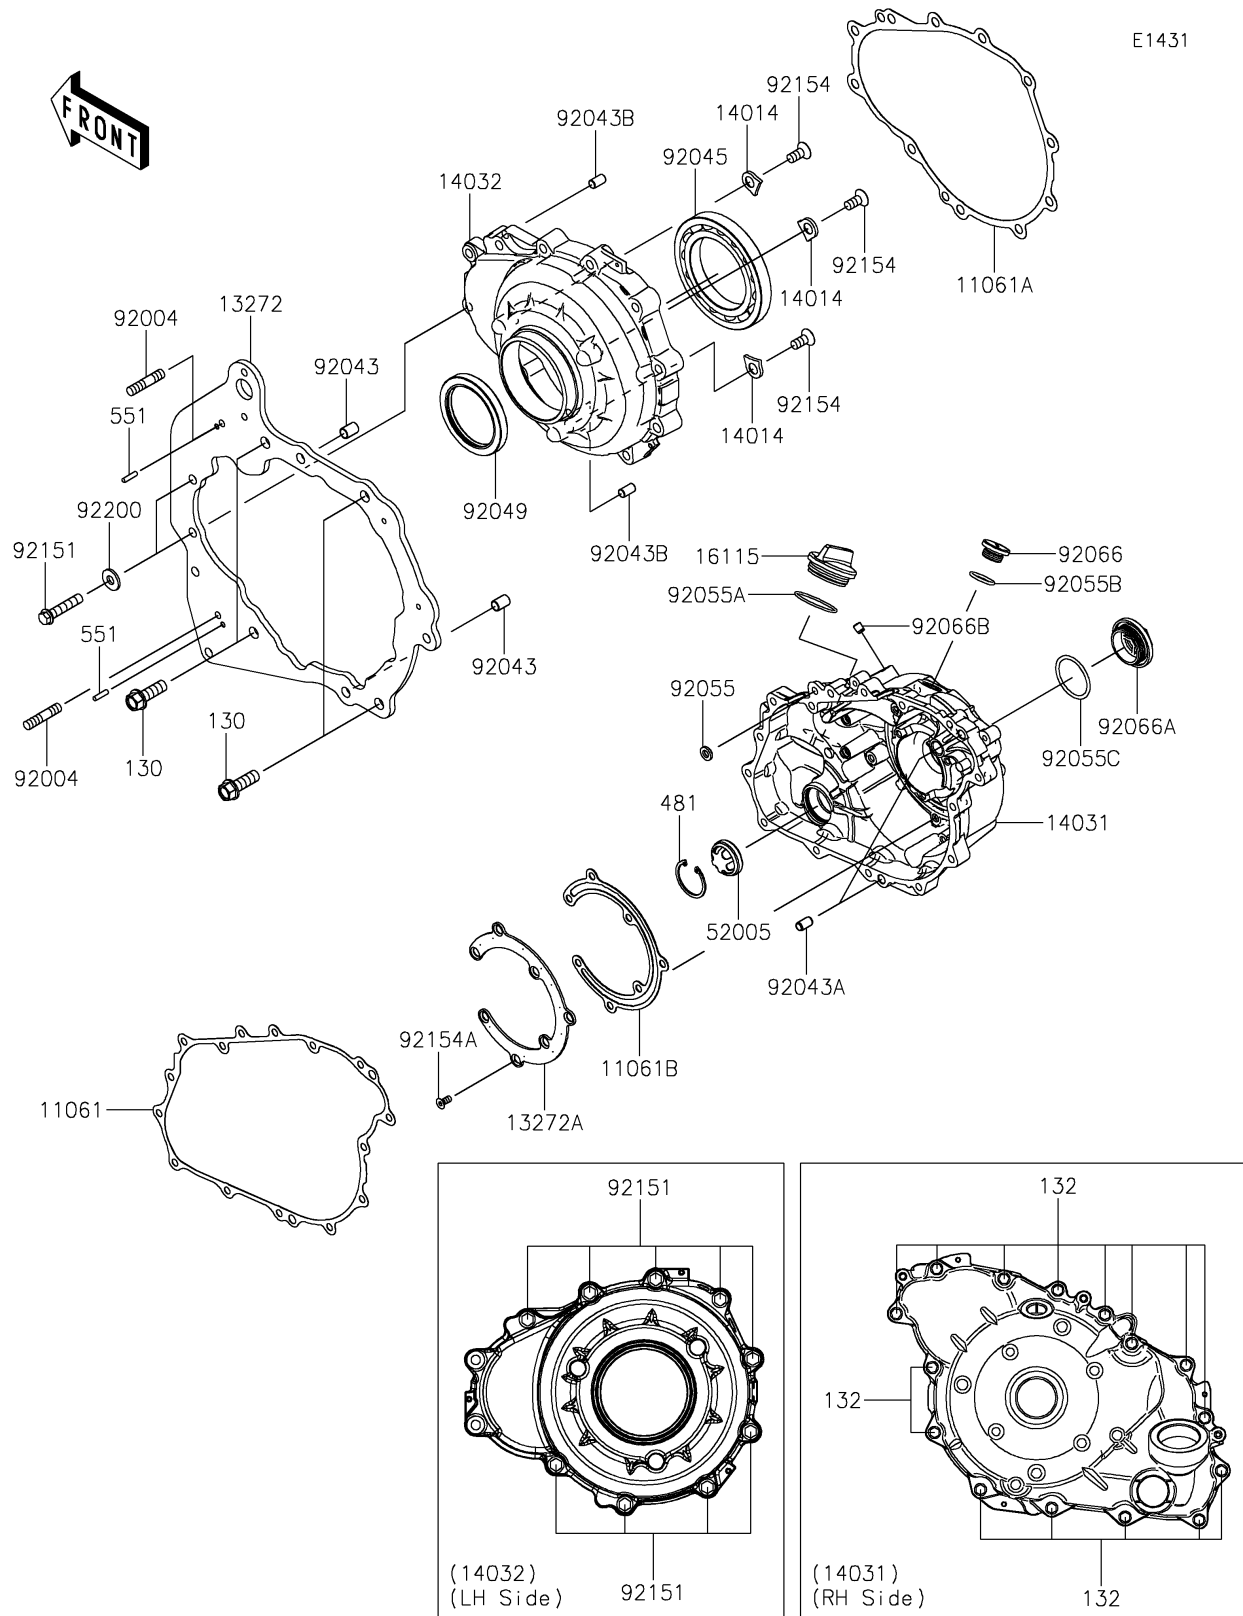

2025 TERYX® KRX4™ 1000 BLACKOUT EDITION

PARTS DIAGRAM

Engine Cover(s)

2025 TERYX® KRX4™ 1000 BLACKOUT EDITION

Kawasaki
Let the Good Times Roll®

PARTS LIST

Engine Cover(s)

ITEM NAME	PART NUMBER	QUANTITY
GASKET,GENERATOR COVER (Ref # 11061)	11061-1304	1
GASKET,CLUTCH COVER (Ref # 11061A)	11061-1305	1
GASKET,GENERATOR COVER (Ref # 11061B)	11061-1483	1
PLATE,CLUTCH COVER,BACK (Ref # 13272)	13272-2799	1
PLATE,GENERATOR (Ref # 13272A)	13272-4093	1
PLATE-POSITION (Ref # 14014)	14014-0556	3
COVER-GENERATOR (Ref # 14031)	14031-0665	1
COVER-CLUTCH (Ref # 14032)	14032-0646	1
CAP-OIL FILLER (Ref # 16115)	16115-1064	1
GAUGE,OIL (Ref # 52005)	52005-0766	1
STUD,8X30 (Ref # 92004)	92004-0790	2
PIN,DOWEL,10X14 (Ref # 92043)	92043-1037	2
PIN,6.2X8X14 (Ref # 92043A)	92043-1263	2
PIN,8X14 (Ref # 92043B)	92043-1567	2
BEARING-BALL,16014CS45 (Ref # 92045)	92045-0709	1
SEAL-OIL,HTC 59X77X9 (Ref # 92049)	92049-0820	1
RING-O,OD=13 (Ref # 92055)	92055-074	1
RING-O,37.2X1.9 (Ref # 92055A)	92055-0959	1
RING-O,20X2 (Ref # 92055B)	92055-1146	1
RING-O,35.8MM (Ref # 92055C)	92055-1281	1
PLUG,COVER (Ref # 92066)	92066-0011	1
PLUG,36X7.5 (Ref # 92066A)	92066-0744	1
PLUG,OIL LINE,7.2X8 (Ref # 92066B)	92066-1012	1
BOLT,8X40 (Ref # 92151)	92151-1621	11
BOLT,FLAT,8X13.6 (Ref # 92154)	92154-0978	3
BOLT,5X12 (Ref # 92154A)	92154-4490	7
WASHER,8.5X18X2.3 (Ref # 92200)	92200-1213	2
BOLT-FLANGED,10X30 (Ref # 130)	130BA1030	4
BOLT-FLANGED-SMALL,6X30 (Ref # 132)	132BA0630	15

2025 TERYX® KRX4™ 1000 BLACKOUT EDITION

Kawasaki
Let the Good Times Roll®

PARTS LIST

Engine Cover(s)

ITEM NAME	PART NUMBER	QUANTITY
CIRCLIP (Ref # 481)	481J3400	1
PIN-DOWEL,4X16 (Ref # 551)	551A0416	2