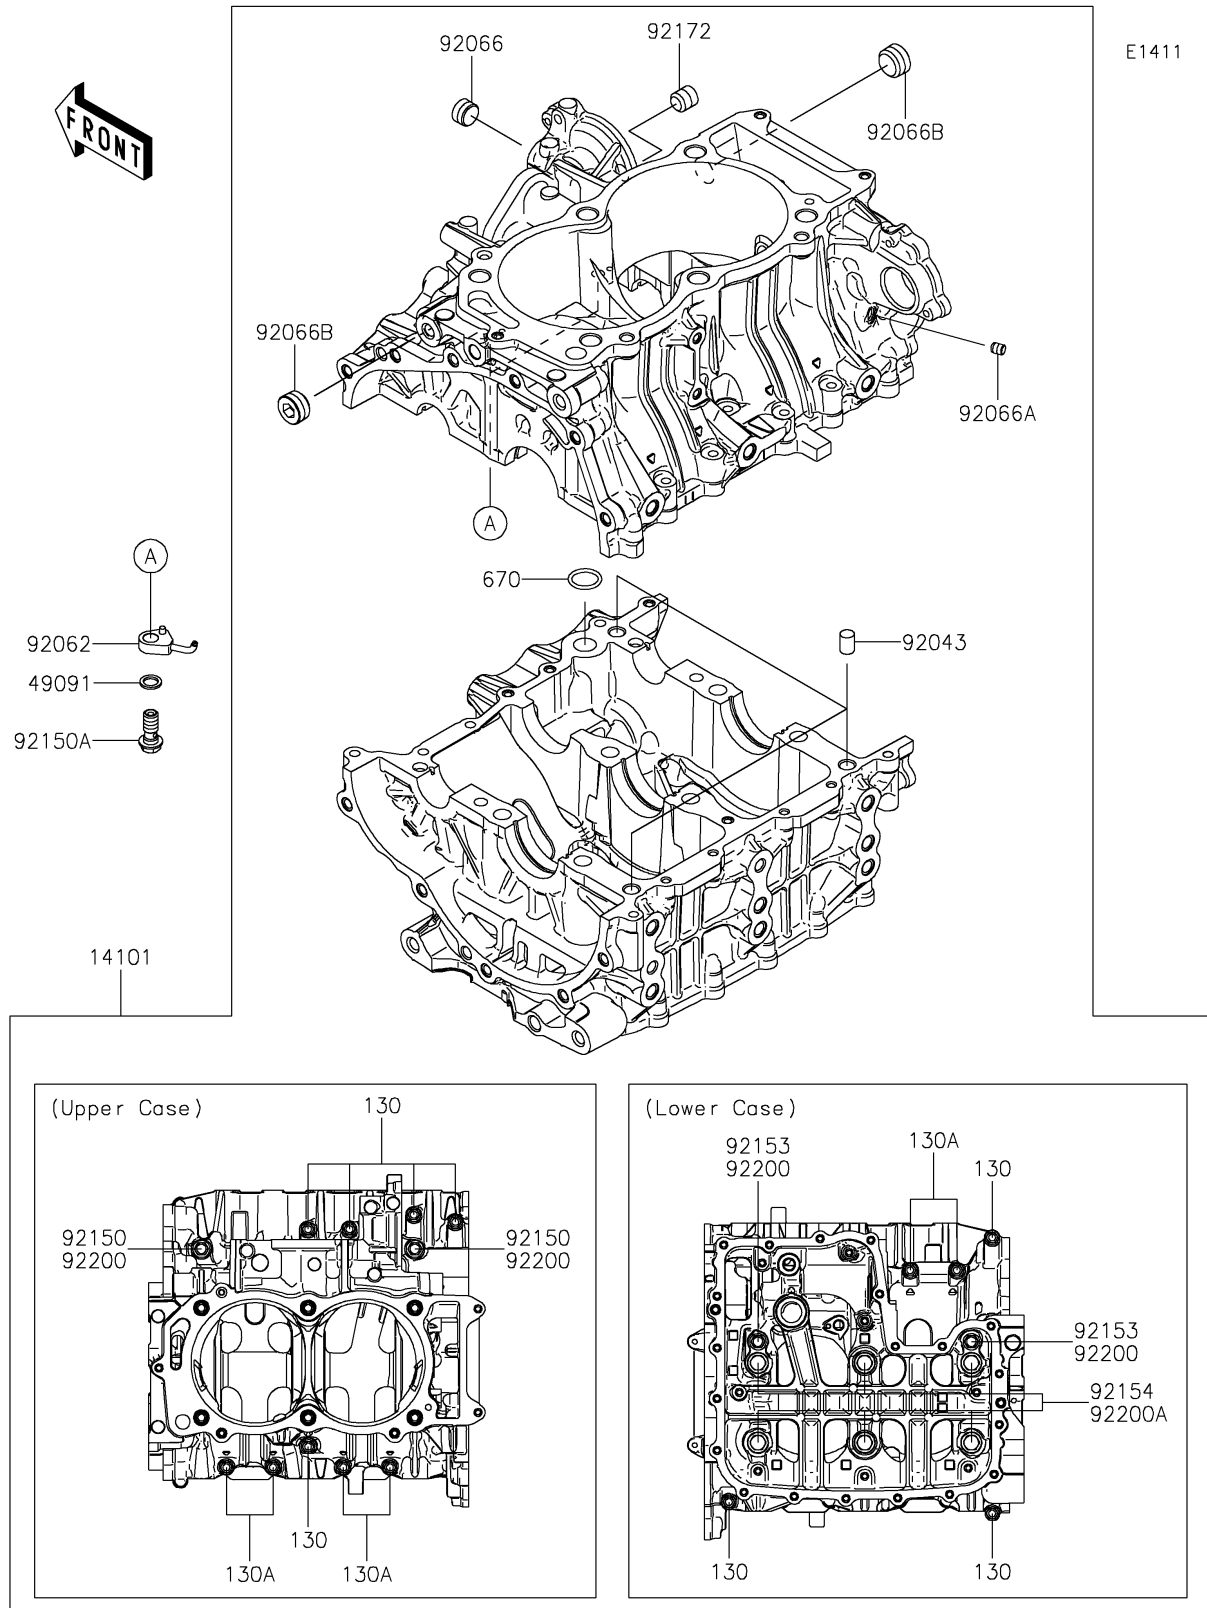

2026 TERYX® KRX4™ 1000 BLACKOUT EDITION

PARTS DIAGRAM

Crankcase

2026 TERYX® KRX4™ 1000 BLACKOUT EDITION

Kawasaki
Let the Good Times Roll®

PARTS LIST

Crankcase

ITEM NAME	PART NUMBER	QUANTITY
SET-CRANKCASE (Ref # 14101)	14101-0087	1
WASHER-SEAL,10.1X14.5X1.5 (Ref # 49091)	49091-0001	2
PIN,10X14 (Ref # 92043)	92043-1506	3
NOZZLE,OIL JET (Ref # 92062)	92062-0566	2
PLUG (Ref # 92066)	92066-0836	1
PLUG,OIL LINE,7.2X8 (Ref # 92066A)	92066-1012	1
PLUG (Ref # 92066B)	92066-3779	2
BOLT,8X70 (Ref # 92150)	92150-1483	2
BOLT,BANJO,10X23 (Ref # 92150A)	92150-1641	2
BOLT,FLANGED,8X90 (Ref # 92153)	92153-1632	2
BOLT (Ref # 92154)	92154-3912	6
SCREW (Ref # 92172)	92172-1266	1
WASHER,8.2X16X1.6 (Ref # 92200)	92200-0047	4
WASHER,11.5X20.5X3.2 (Ref # 92200A)	92200-0727	6
BOLT-FLANGED,6X55 (Ref # 130)	130CA0655	8
BOLT-FLANGED,6X45 (Ref # 130A)	130CB0645	6
O RING,18MM (Ref # 670)	670D2018	1