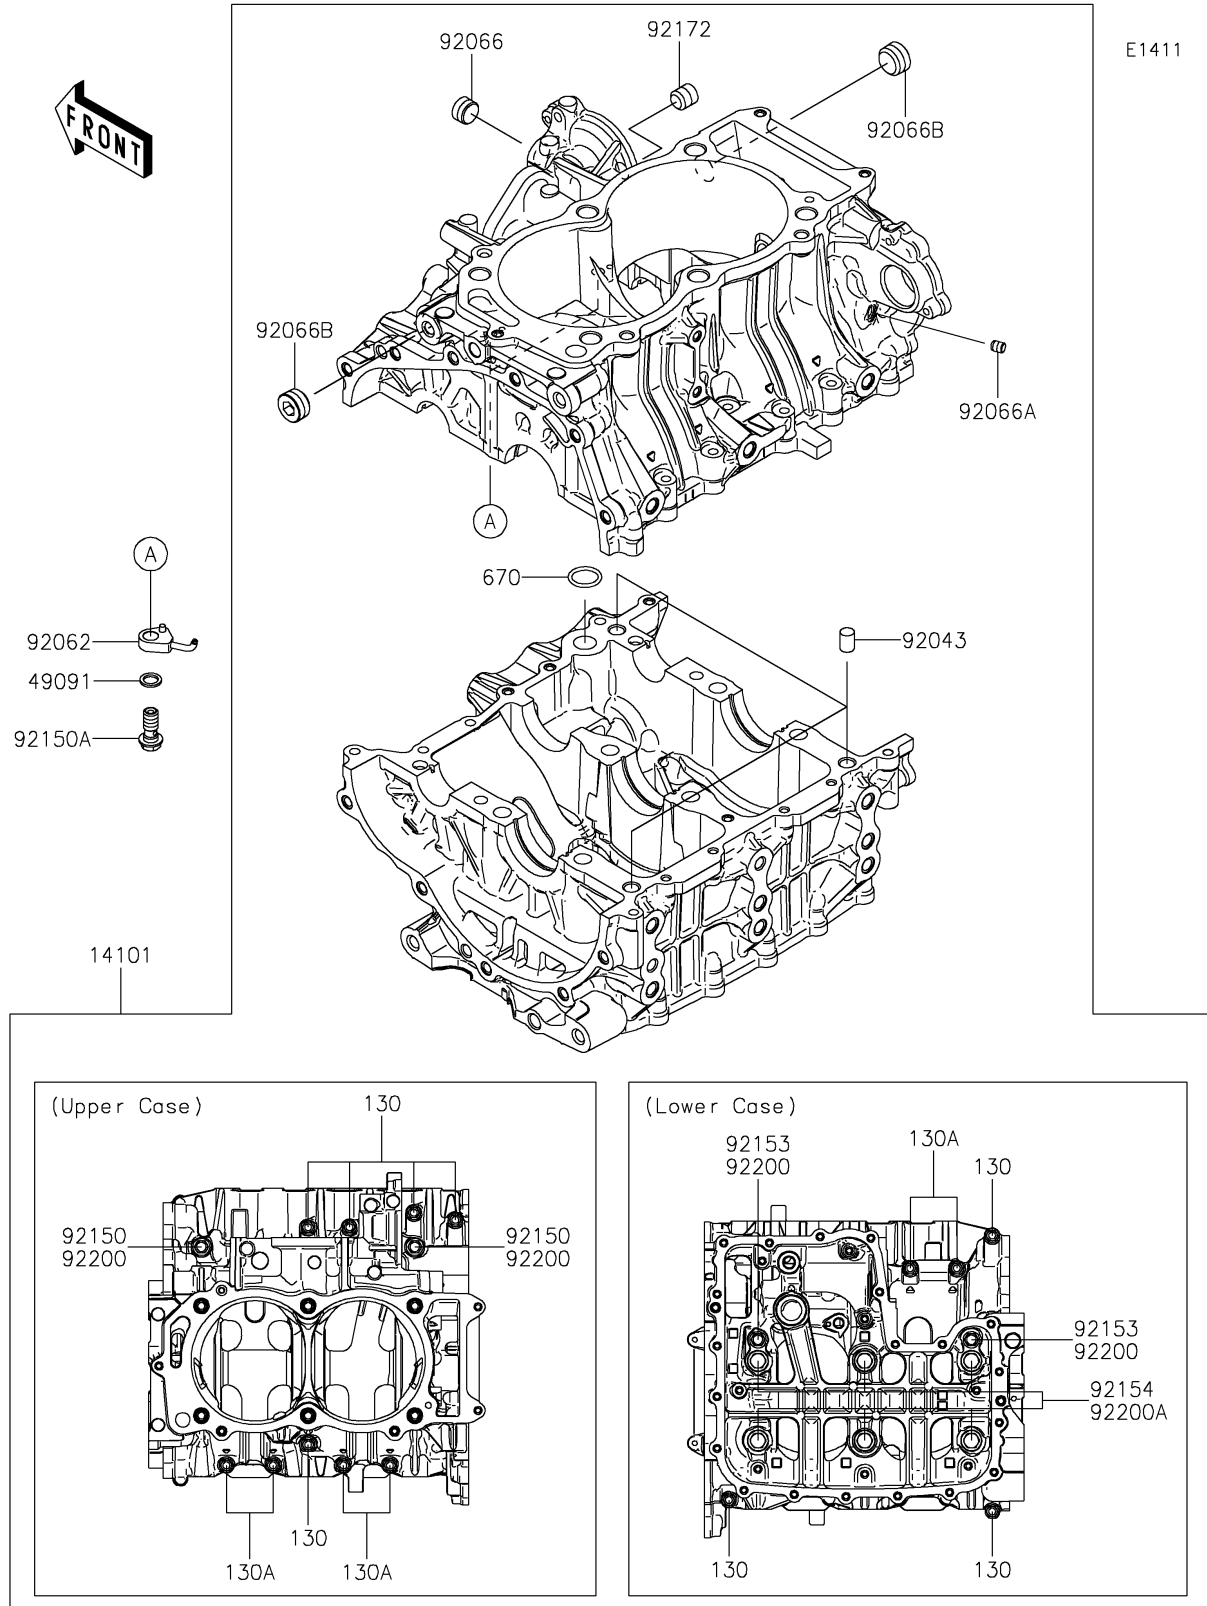

2025 TERYX® KRX4™ 1000 BLACKOUT EDITION

PARTS DIAGRAM

Crankcase

2025 TERYX® KRX4™ 1000 BLACKOUT EDITION

Kawasaki
Let the Good Times Roll®

PARTS LIST

Crankcase

ITEM NAME	PART NUMBER	QUANTITY
SET-CRANKCASE (Ref # 14101)	14101-0087	1
WASHER-SEAL,10.1X14.5X1.5 (Ref # 49091)	49091-0001	2
PIN,10X14 (Ref # 92043)	92043-1506	3
NOZZLE,OIL JET (Ref # 92062)	92062-0566	2
PLUG (Ref # 92066)	92066-0836	1
PLUG,OIL LINE,7.2X8 (Ref # 92066A)	92066-1012	1
PLUG (Ref # 92066B)	92066-3779	2
BOLT,8X70 (Ref # 92150)	92150-1483	2
BOLT,BANJO,10X23 (Ref # 92150A)	92150-1641	2
BOLT,FLANGED,8X90 (Ref # 92153)	92153-1632	2
BOLT (Ref # 92154)	92154-3912	6
SCREW (Ref # 92172)	92172-1266	1
WASHER,8.2X16X1.6 (Ref # 92200)	92200-0047	4
WASHER,11.5X20.5X3.2 (Ref # 92200A)	92200-0727	6
BOLT-FLANGED,6X55 (Ref # 130)	130CA0655	8
BOLT-FLANGED,6X45 (Ref # 130A)	130CB0645	6
O RING,18MM (Ref # 670)	670D2018	1