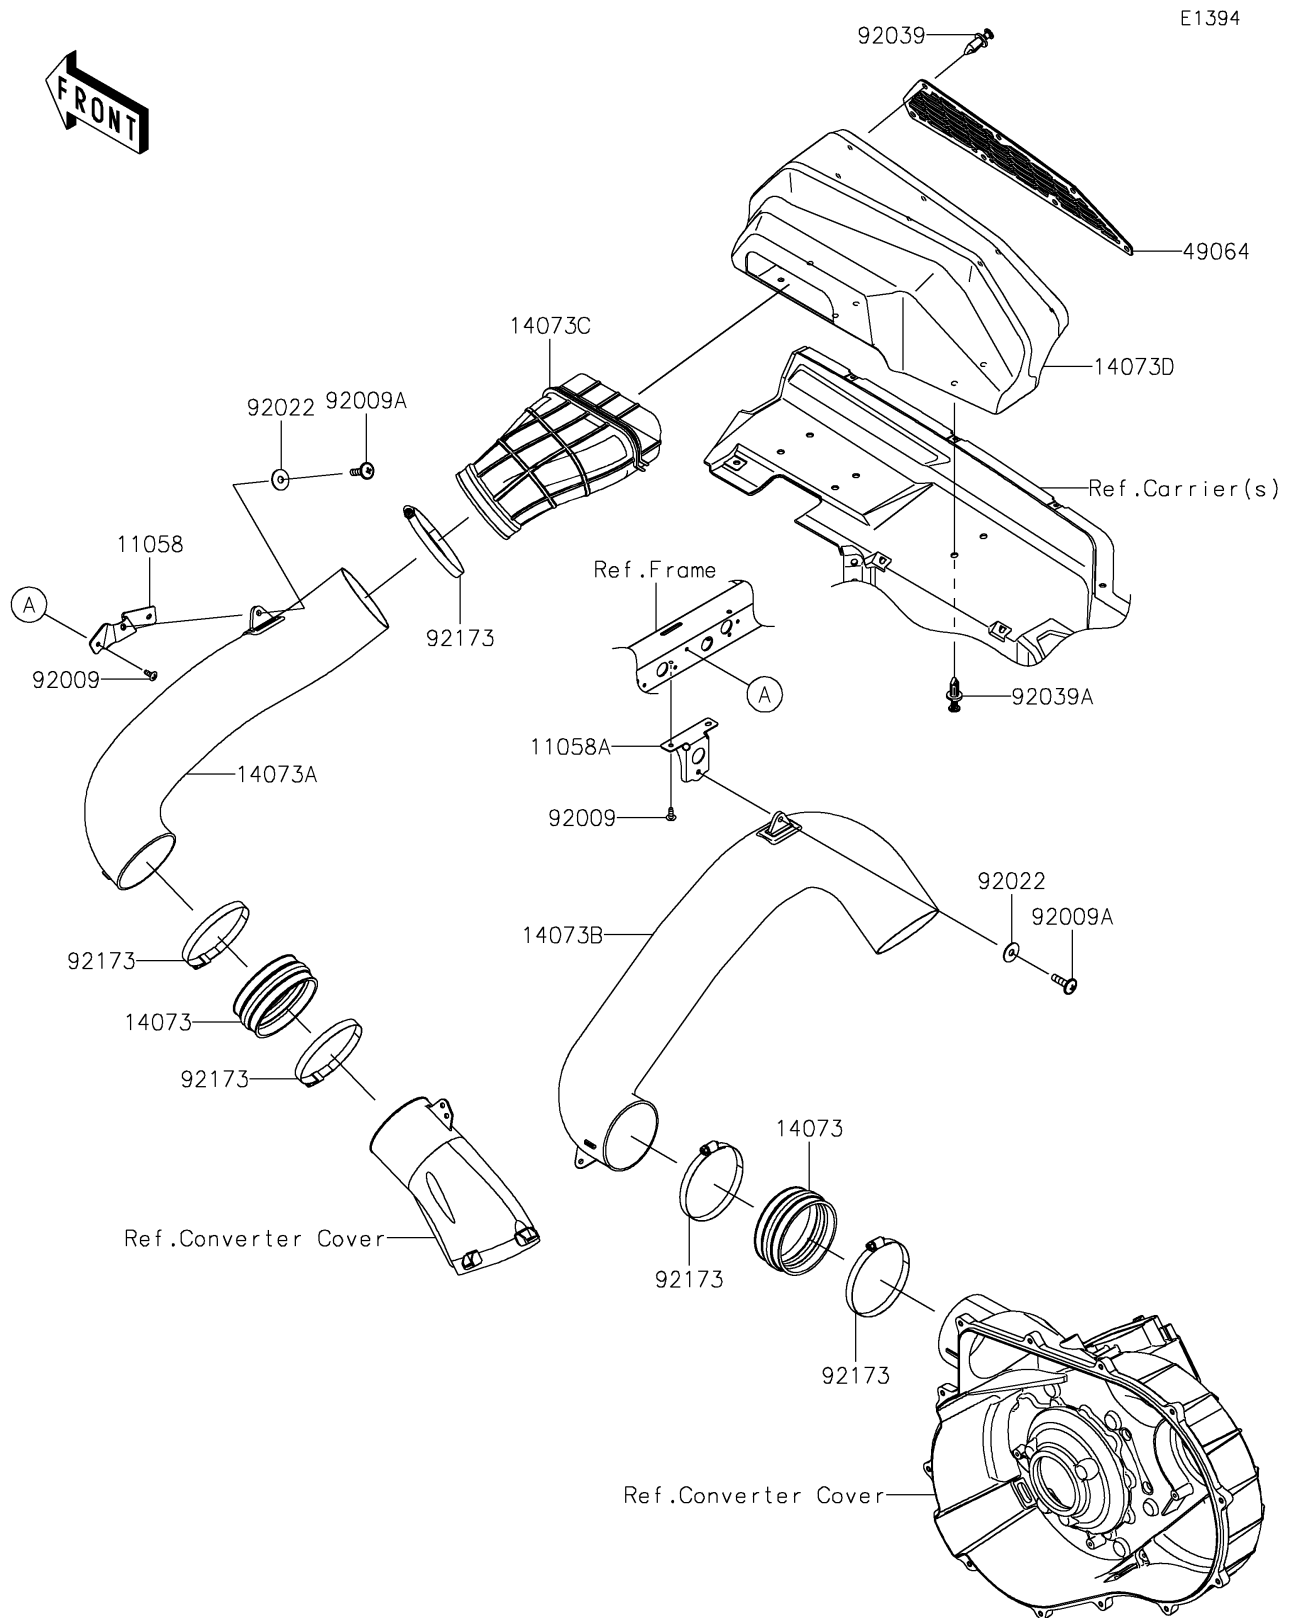

2026 Teryx KRX4 1000 Blackout Edition

PARTS DIAGRAM

Air Cleaner-Belt Converter