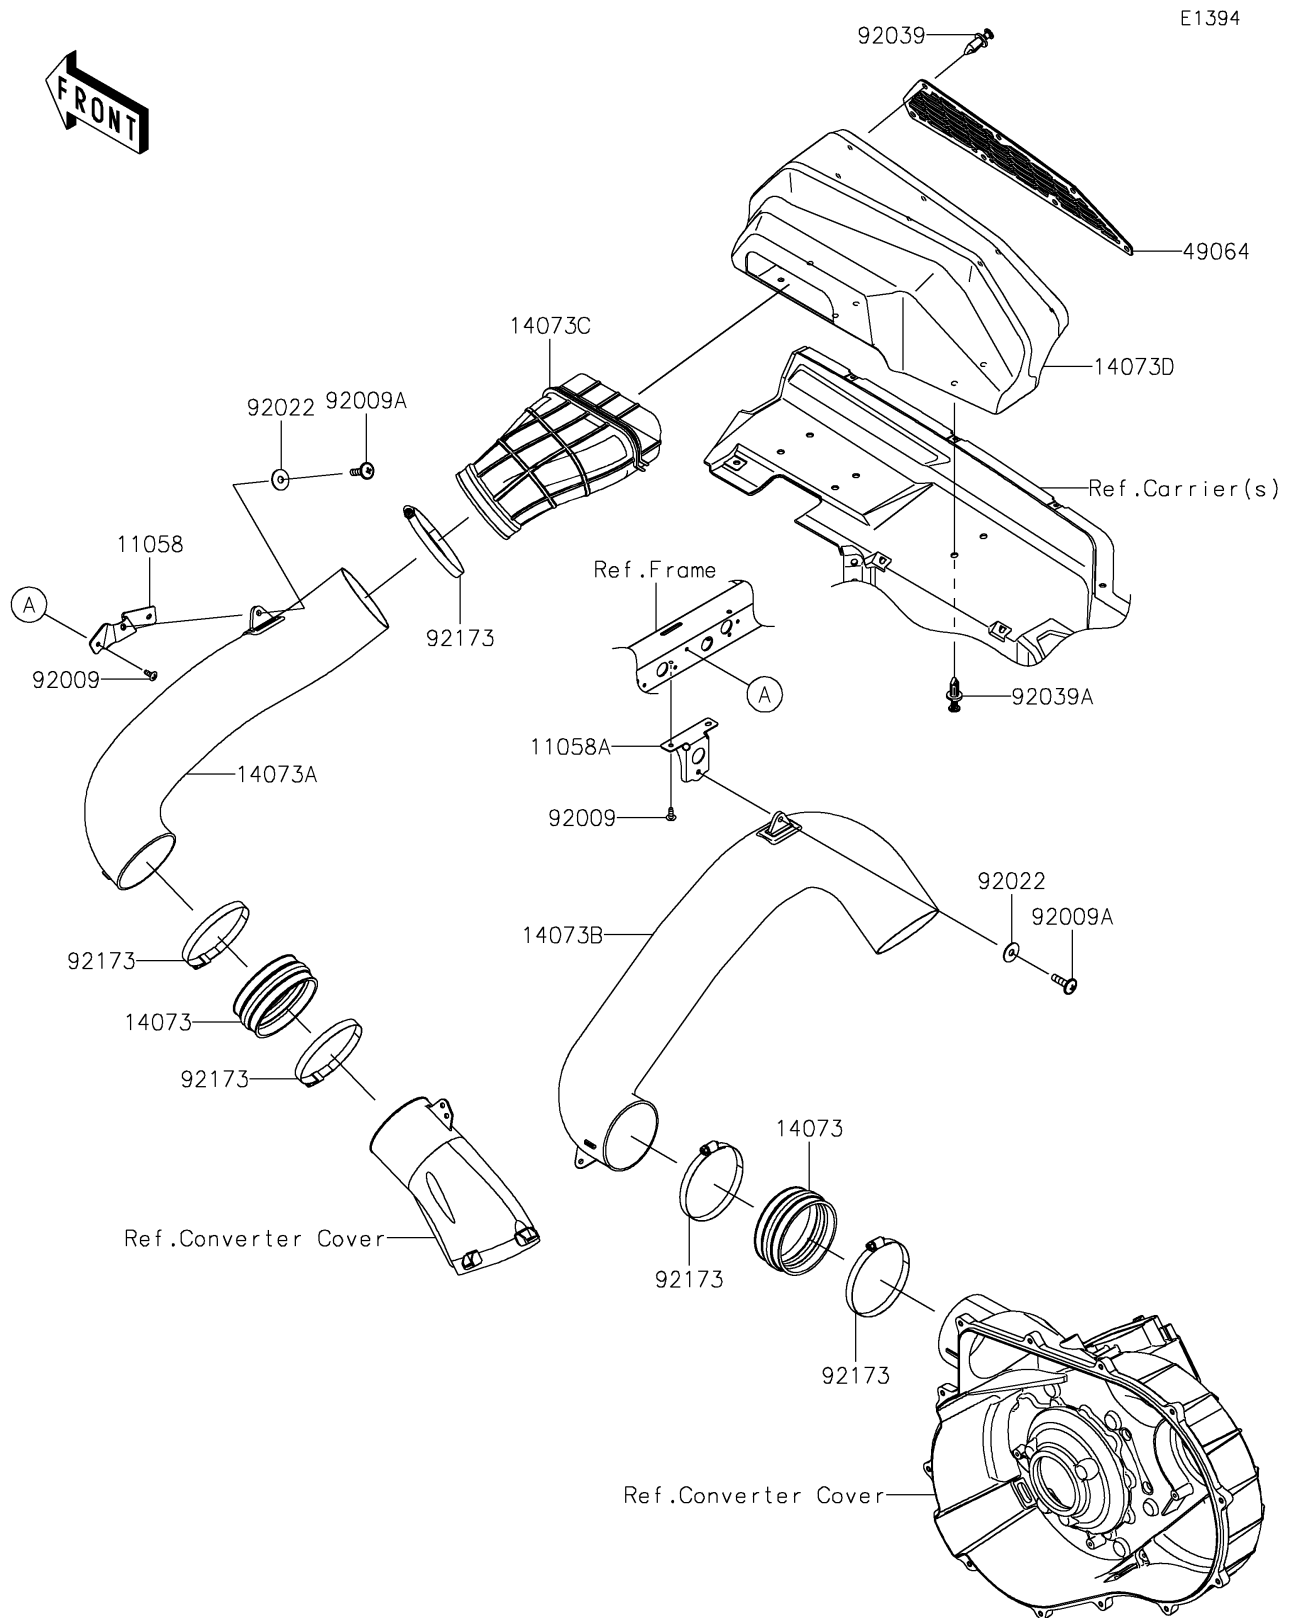

2025 TERYX® KRX4™ 1000 BLACKOUT EDITION

Kawasaki
Let the Good Times Roll®

PARTS DIAGRAM

Air Cleaner-Belt Converter