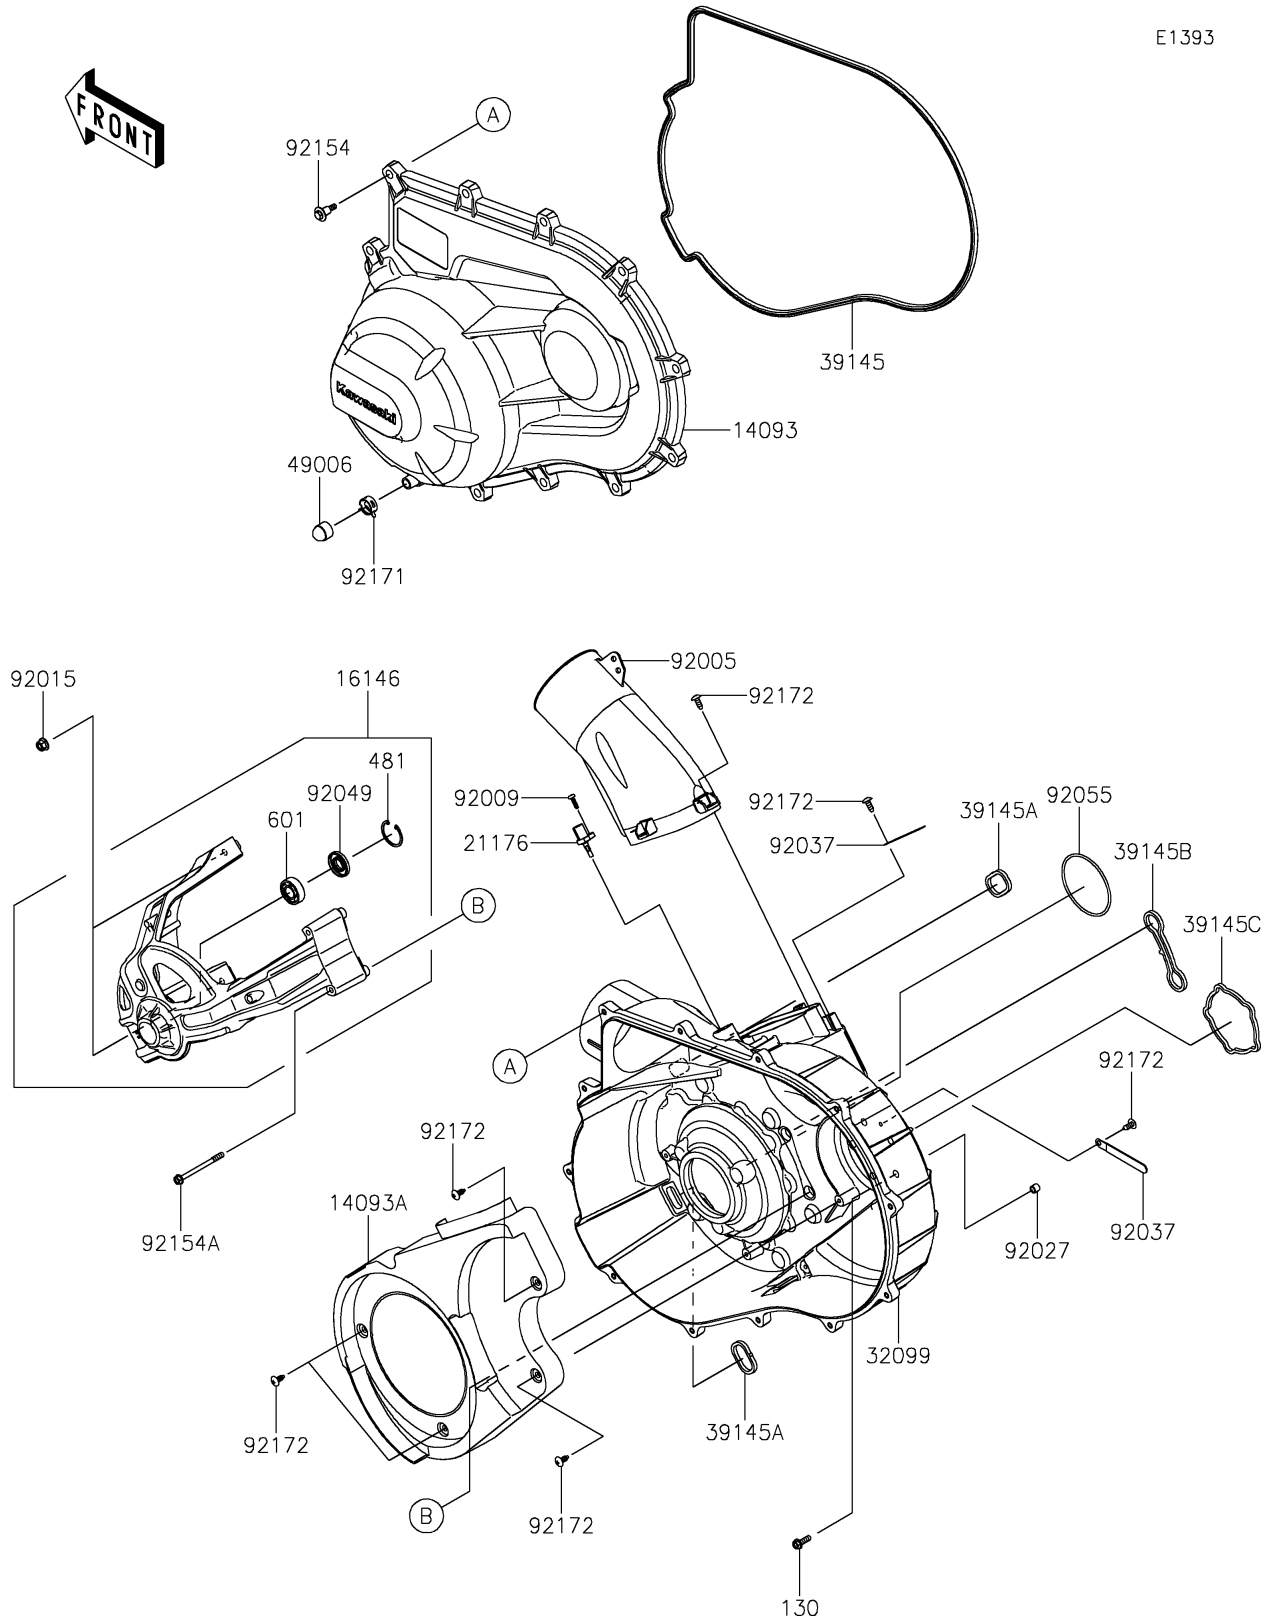

# 2025 TERYX® KRX4™ 1000 BLACKOUT EDITION

## PARTS DIAGRAM Converter Cover

# 2025 TERYX<sup>®</sup> KRX4<sup>™</sup> 1000 BLACKOUT EDITION

## PARTS LIST Converter Cover

ITEM NAME	PART NUMBER	QUANTITY
-----------	-------------	----------

---