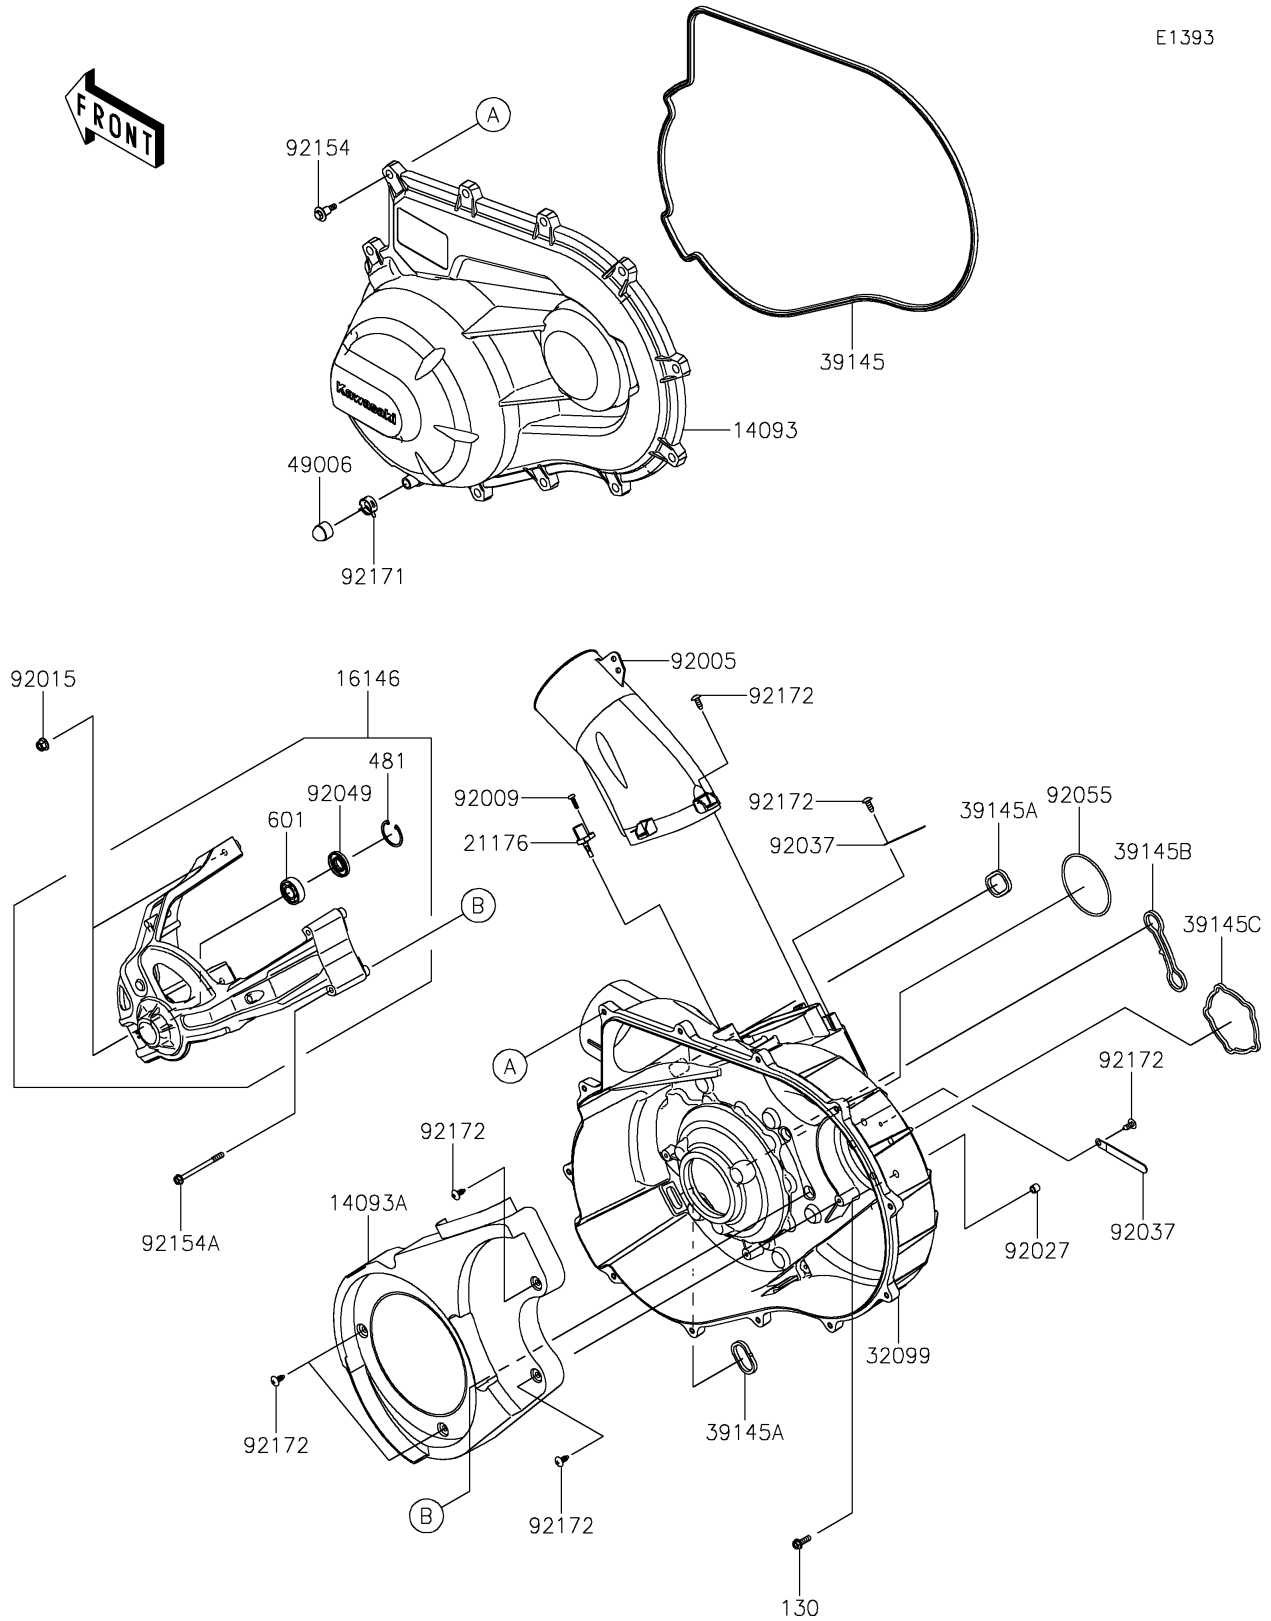

2026 TERYX® KRX4™ 1000 BLACKOUT EDITION

Kawasaki
Let the Good Times Roll®

PARTS DIAGRAM

Converter Cover

2026 TERYX® KRX4™ 1000 BLACKOUT EDITION

Kawasaki
Let the Good Times Roll®

PARTS LIST

Converter Cover

ITEM NAME	PART NUMBER	QUANTITY
COVER,CVT (Ref # 14093)	14093-0774	1
COVER (Ref # 14093A)	14093-0775	1
COVER-ASSY (Ref # 16146)	16146-0840	1
SENSOR,AIR TEMPERATURE (Ref # 21176)	21176-0048	1
CASE,CVT (Ref # 32099)	32099-0795	1
TRIM-SEAL,CVT COVER (Ref # 39145)	39145-0711	1
TRIM-SEAL (Ref # 39145A)	39145-0712	2
TRIM-SEAL (Ref # 39145B)	39145-0713	1
TRIM-SEAL (Ref # 39145C)	39145-0714	1
BOOT,DRAIN (Ref # 49006)	49006-3718	1
FITTING (Ref # 92005)	92005-0978	1
SCREW,TAPPING,5X16 (Ref # 92009)	92009-1264	1
NUT,FLANGED,LOCK,8MM (Ref # 92015)	92015-1668	2
COLLAR,6.8X10X8.5 (Ref # 92027)	92027-129	5
CLAMP (Ref # 92037)	92037-1993	2
SEAL-OIL,TC 15X35X6 (Ref # 92049)	92049-0816	1
RING-O,84.4X3.1 (Ref # 92055)	92055-0916	1
BOLT,CVT COVER (Ref # 92154)	92154-1522	12
BOLT,6X80 (Ref # 92154A)	92154-3862	2
CLAMP (Ref # 92171)	92171-0329	1
SCREW,6X16 (Ref # 92172)	92172-0284	10
BOLT-FLANGED,6X20 (Ref # 130)	130BA0620	5
CIRCLIP-TYPE-C,35MM (Ref # 481)	481J3500	1
BEARING-BALL,#6202C3 (Ref # 601)	601B6202	1