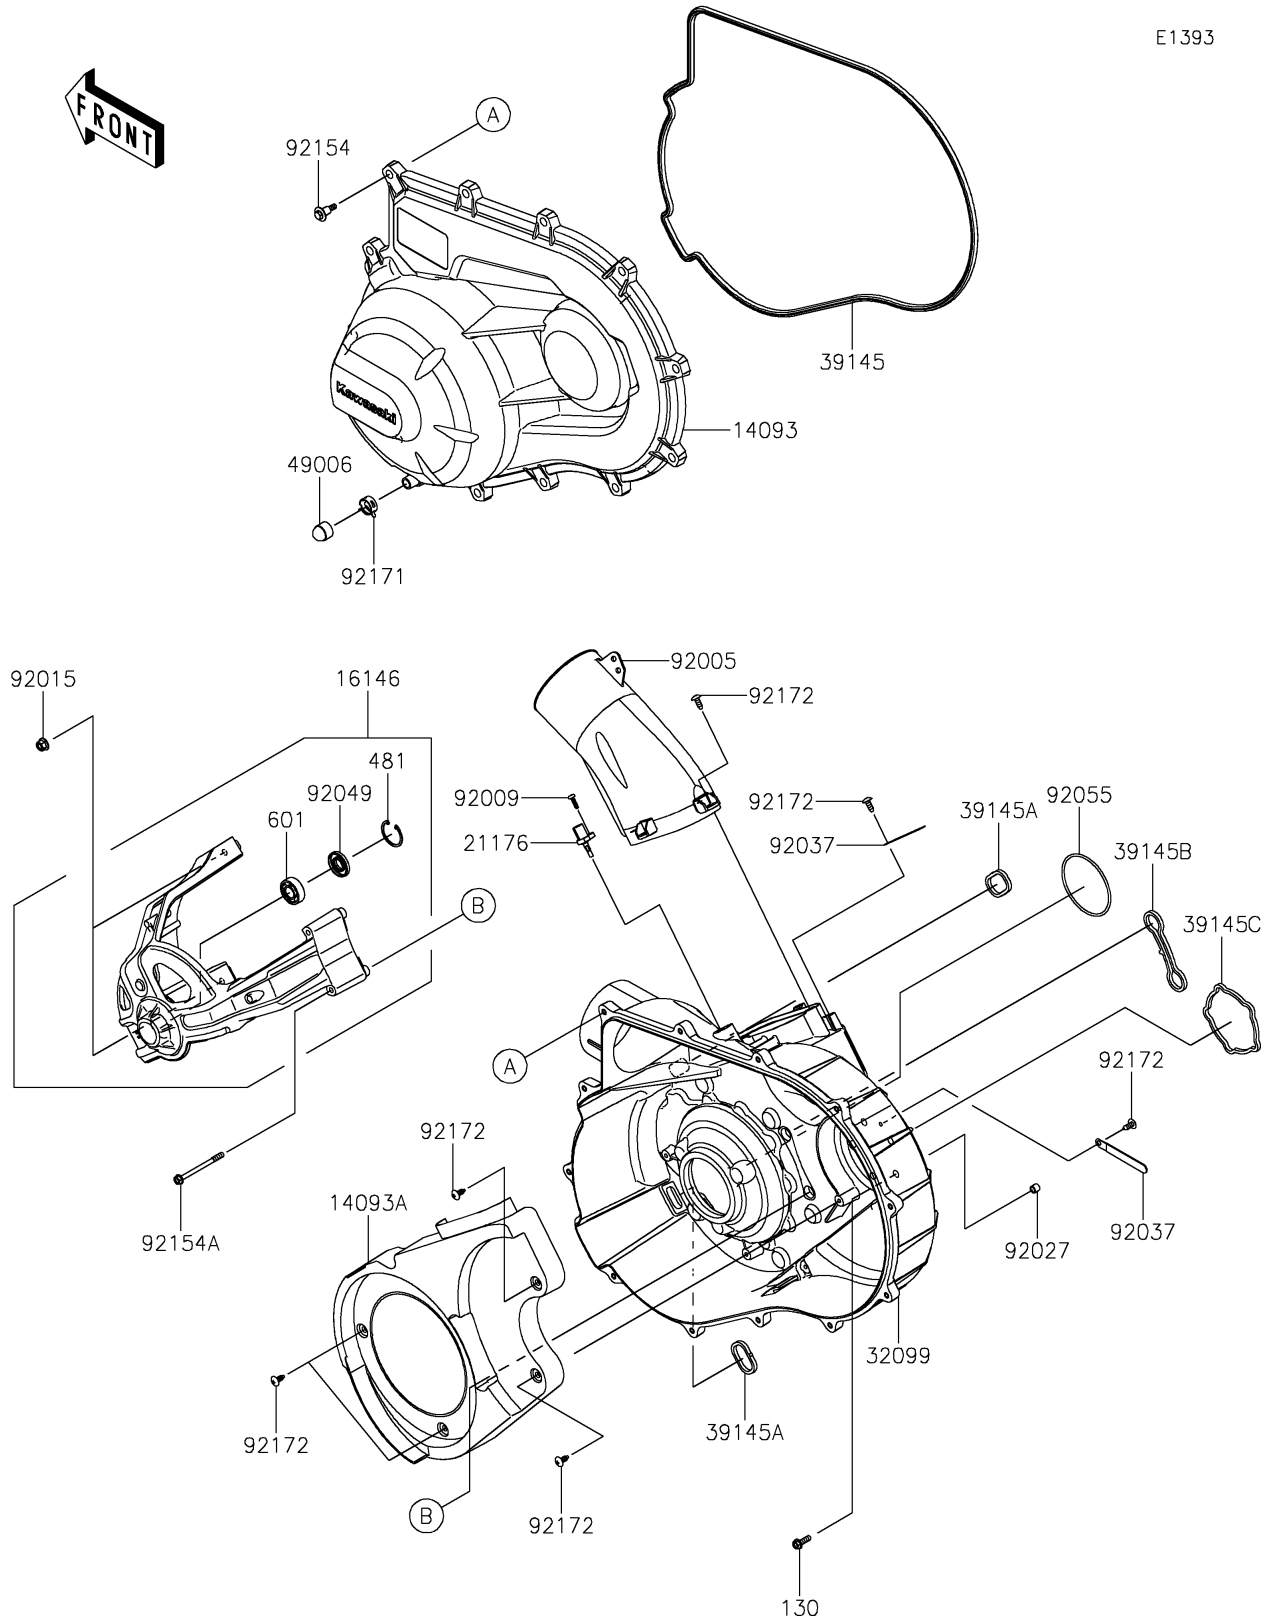

2025 TERYX® KRX4™ 1000 BLACKOUT EDITION

PARTS DIAGRAM Converter Cover

2025 TERYX® KRX4™ 1000 BLACKOUT EDITION

Kawasaki
Let the Good Times Roll®

PARTS LIST

Converter Cover

| ITEM NAME | PART NUMBER | QUANTITY |
|--------------------------------------|-------------|----------|
| COVER,CVT (Ref # 14093) | 14093-0774 | 1 |
| COVER (Ref # 14093A) | 14093-0775 | 1 |
| COVER-ASSY (Ref # 16146) | 16146-0840 | 1 |
| SENSOR,AIR TEMPERATURE (Ref # 21176) | 21176-0048 | 1 |
| CASE,CVT (Ref # 32099) | 32099-0795 | 1 |
| TRIM-SEAL,CVT COVER (Ref # 39145) | 39145-0711 | 1 |
| TRIM-SEAL (Ref # 39145A) | 39145-0712 | 2 |
| TRIM-SEAL (Ref # 39145B) | 39145-0713 | 1 |
| TRIM-SEAL (Ref # 39145C) | 39145-0714 | 1 |
| BOOT,DRAIN (Ref # 49006) | 49006-3718 | 1 |
| FITTING (Ref # 92005) | 92005-0978 | 1 |
| SCREW,TAPPING,5X16 (Ref # 92009) | 92009-1264 | 1 |
| NUT,FLANGED,LOCK,8MM (Ref # 92015) | 92015-1668 | 2 |
| COLLAR,6.8X10X8.5 (Ref # 92027) | 92027-129 | 5 |
| CLAMP (Ref # 92037) | 92037-1993 | 2 |
| SEAL-OIL,TC 15X35X6 (Ref # 92049) | 92049-0816 | 1 |
| RING-O,84.4X3.1 (Ref # 92055) | 92055-0916 | 1 |
| BOLT,CVT COVER (Ref # 92154) | 92154-1522 | 12 |
| BOLT,6X80 (Ref # 92154A) | 92154-3862 | 2 |
| CLAMP (Ref # 92171) | 92171-0329 | 1 |
| SCREW,6X16 (Ref # 92172) | 92172-0284 | 10 |
| BOLT-FLANGED,6X20 (Ref # 130) | 130BA0620 | 5 |
| CIRCLIP-TYPE-C,35MM (Ref # 481) | 481J3500 | 1 |
| BEARING-BALL,#6202C3 (Ref # 601) | 601B6202 | 1 |