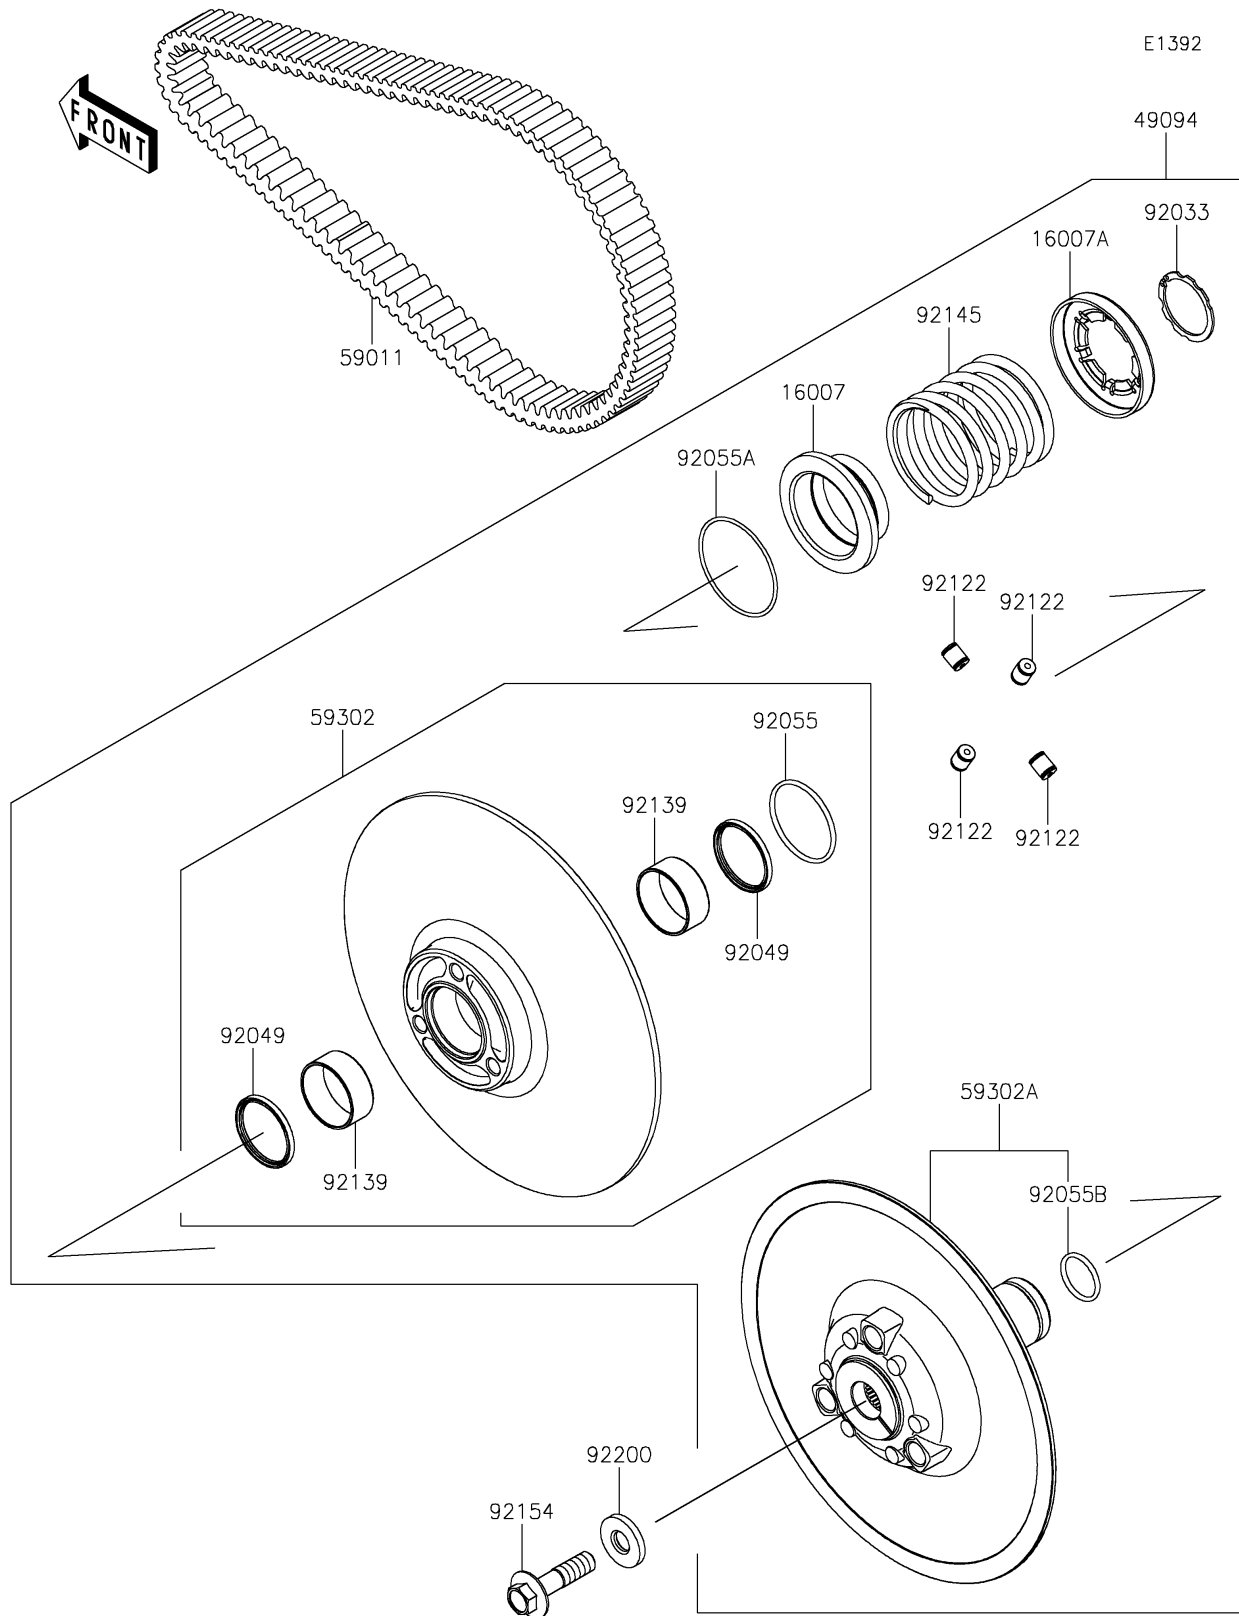

2026 Teryx KRX4 1000 Blackout Edition

PARTS DIAGRAM

Driven Converter/Drive Belt

2026 Teryx KRX4 1000 Blackout Edition

PARTS LIST

Driven Converter/Drive Belt

ITEM NAME

PART NUMBER

QUANTITY
