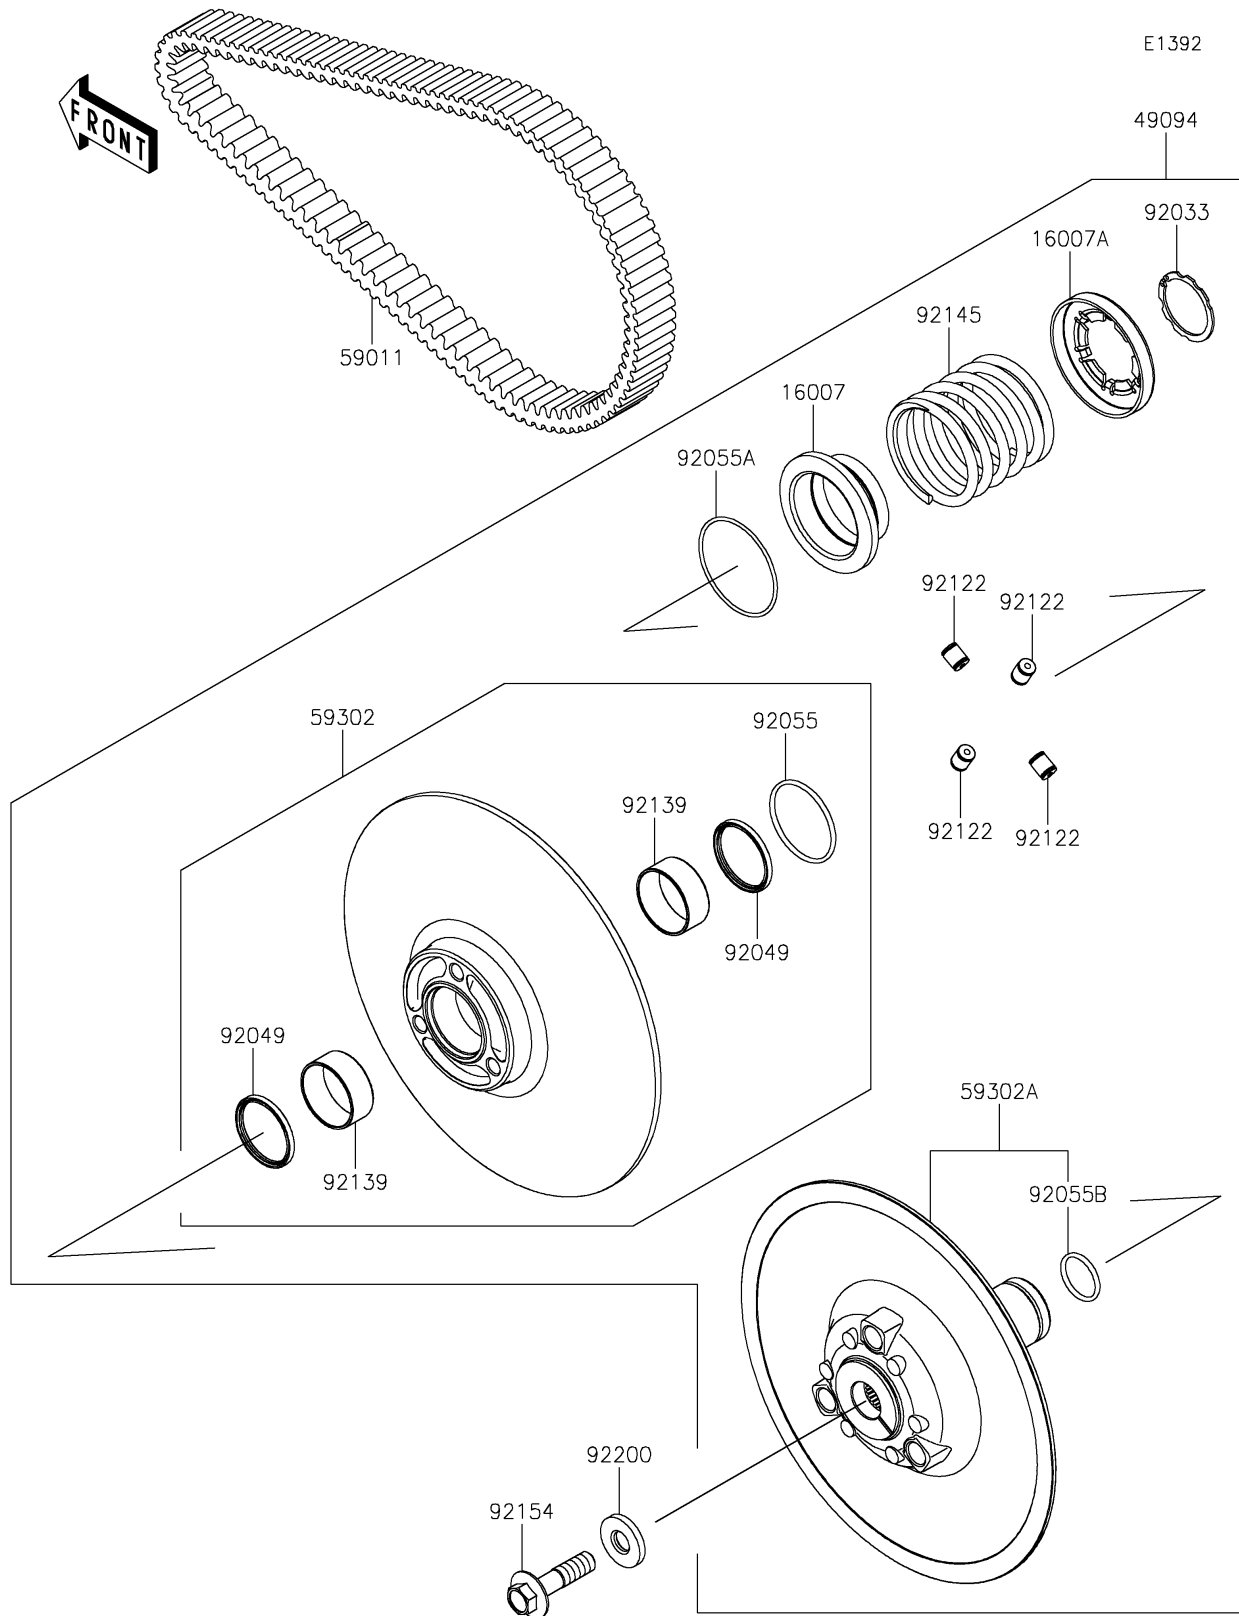

2026 TERYX® KRX4™ 1000 BLACKOUT EDITION

Kawasaki
Let the Good Times Roll®

PARTS DIAGRAM

Driven Converter/Drive Belt

2026 TERYX® KRX4™ 1000 BLACKOUT EDITION

PARTS LIST

Driven Converter/Drive Belt

ITEM NAME	PART NUMBER	QUANTITY
-----------	-------------	----------
