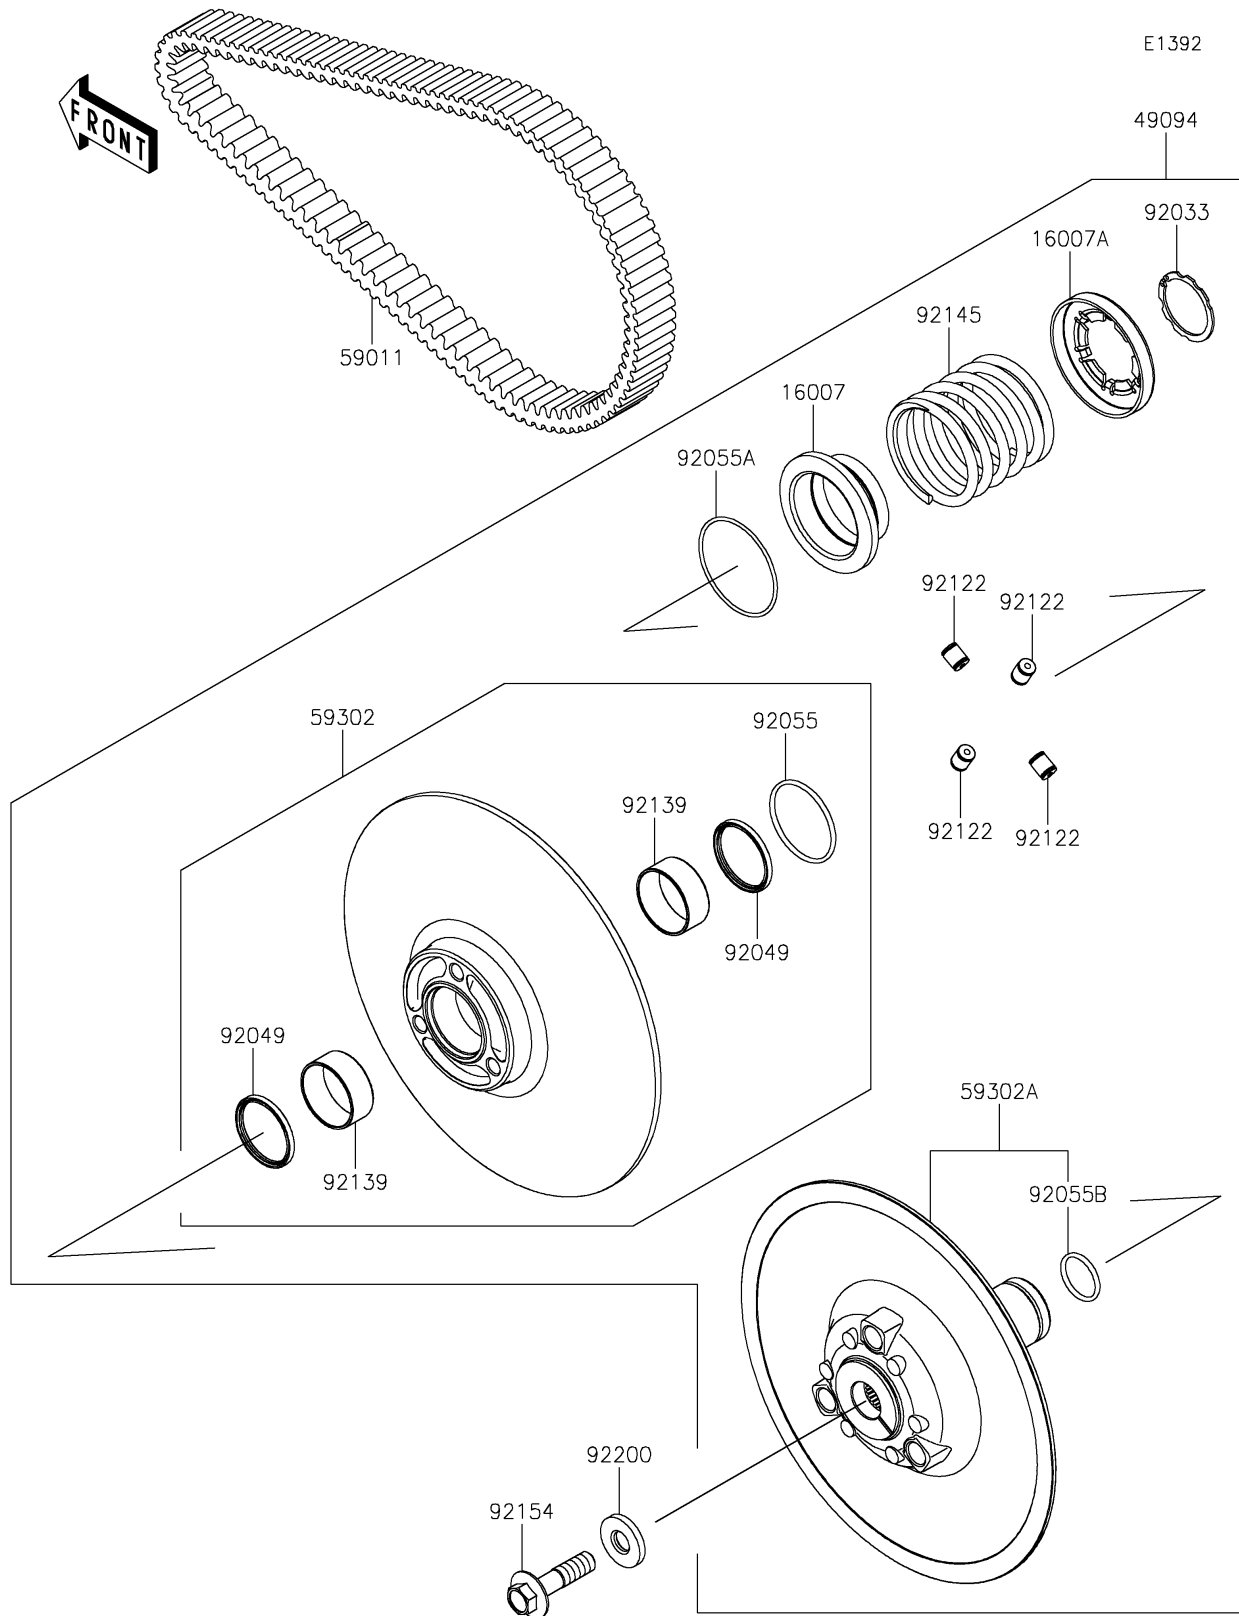

2026 Teryx KRX4 1000 Blackout Edition

PARTS DIAGRAM

Driven Converter/Drive Belt

2026 Teryx KRX4 1000 Blackout Edition

PARTS LIST

Driven Converter/Drive Belt

ITEM NAME	PART NUMBER	QUANTITY
SEAT-SPRING,MOVABLE (Ref # 16007)	16007-0754	1
SEAT-SPRING,FIXED (Ref # 16007A)	16007-0755	1
CONVERTER-ASSY-DRIVEN (Ref # 49094)	49094-0107	1
BELT,CVT (Ref # 59011)	59011-0068	1
SHEAVE-COMP,MOVABLE (Ref # 59302)	59302-0104	1
SHEAVE-COMP,FIXED (Ref # 59302A)	59302-0109	1
RING-SNAP,41.5MM (Ref # 92033)	92033-0801	1
SEAL-OIL,GD45X52X4 V1 (Ref # 92049)	92049-0821	2
RING-O,54.4X3.1 (Ref # 92055)	92055-0924	1
RING-O,68.2X2.4 (Ref # 92055A)	92055-0925	1
RING-O,29X3.1 (Ref # 92055B)	92055-0926	1
ROLLER (Ref # 92122)	92122-0571	4
BUSHING (Ref # 92139)	92139-0936	2
SPRING (Ref # 92145)	92145-1856	1
BOLT,14X55 (Ref # 92154)	92154-3920	1
WASHER (Ref # 92200)	92200-2389	1