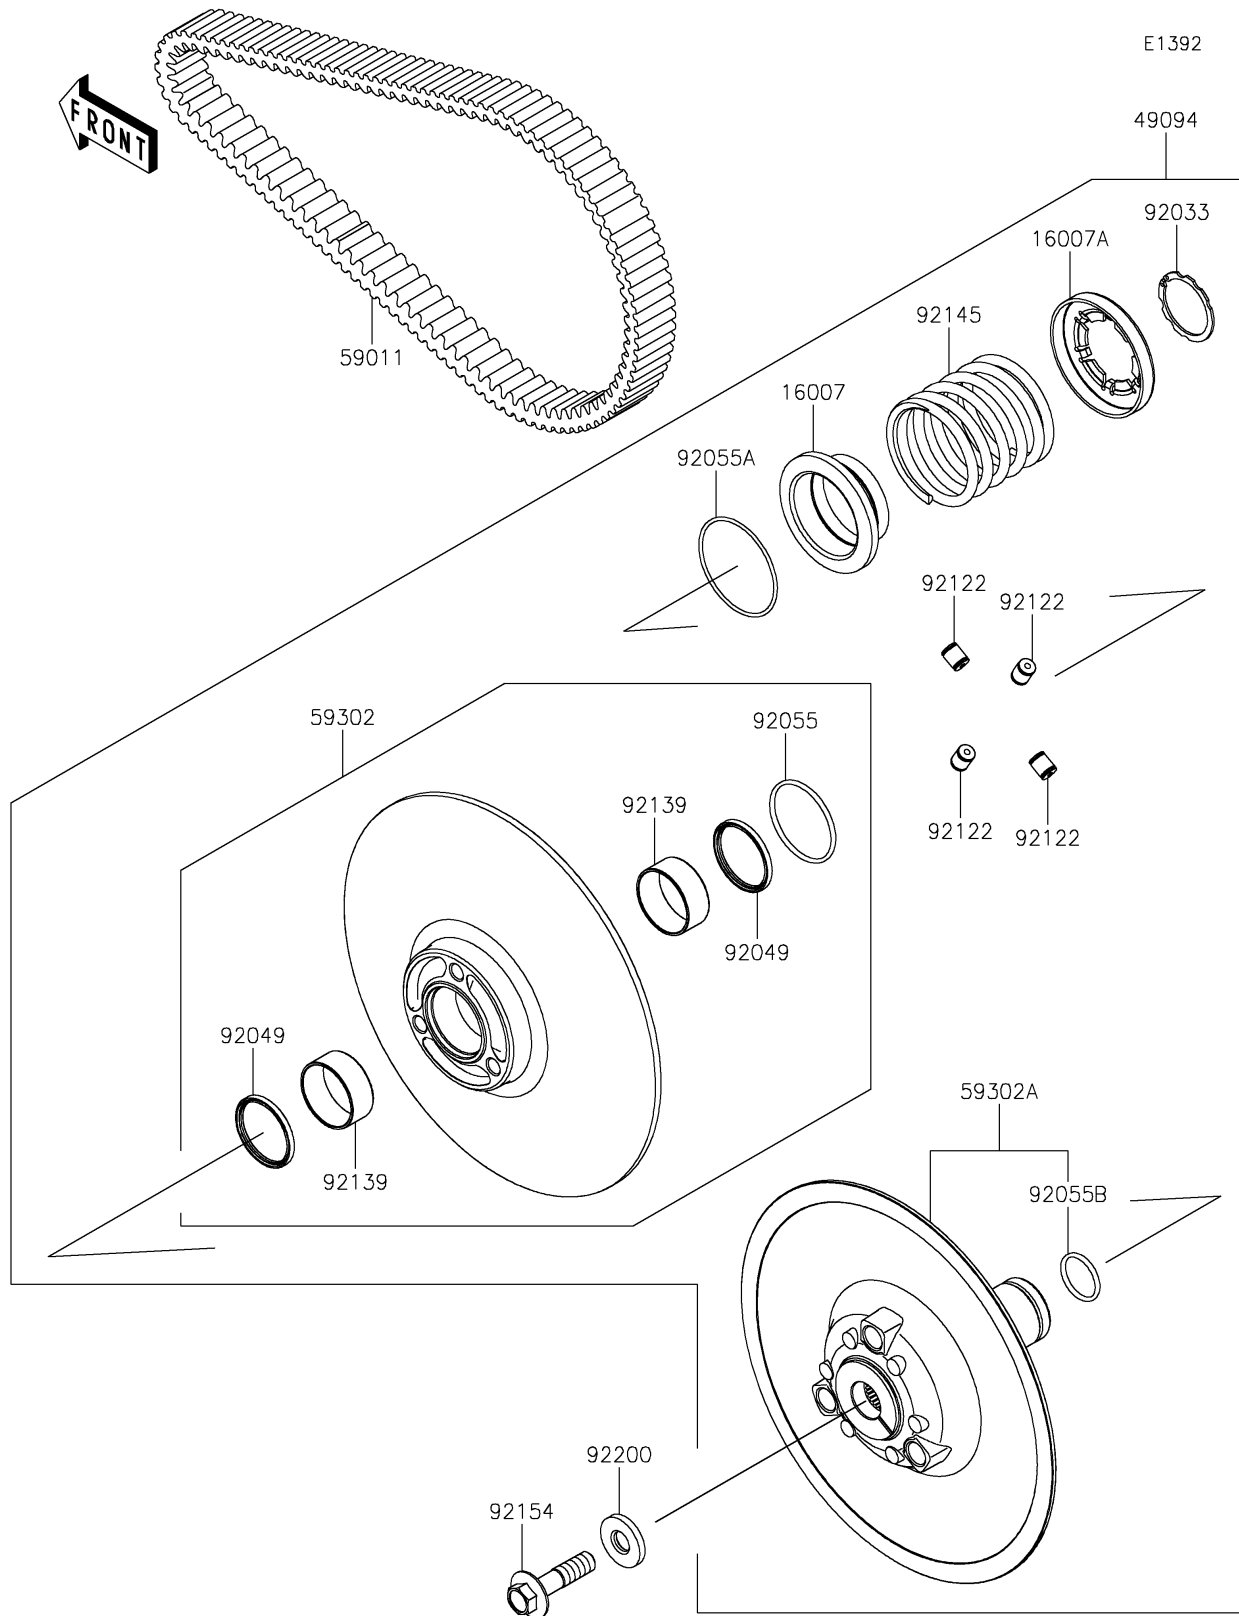

2026 TERYX® KRX4™ 1000 BLACKOUT EDITION

Kawasaki
Let the Good Times Roll®

PARTS DIAGRAM

Driven Converter/Drive Belt

2026 TERYX® KRX4™ 1000 BLACKOUT EDITION

Kawasaki
Let the Good Times Roll®

PARTS LIST

Driven Converter/Drive Belt

ITEM NAME	PART NUMBER	QUANTITY
SEAT-SPRING,MOVABLE (Ref # 16007)	16007-0754	1
SEAT-SPRING,FIXED (Ref # 16007A)	16007-0755	1
CONVERTER-ASSY-DRIVEN (Ref # 49094)	49094-0107	1
BELT,CVT (Ref # 59011)	59011-0068	1
SHEAVE-COMP,MOVABLE (Ref # 59302)	59302-0104	1
SHEAVE-COMP,FIXED (Ref # 59302A)	59302-0109	1
RING-SNAP,41.5MM (Ref # 92033)	92033-0801	1
SEAL-OIL,GD45X52X4 V1 (Ref # 92049)	92049-0821	2
RING-O,54.4X3.1 (Ref # 92055)	92055-0924	1
RING-O,68.2X2.4 (Ref # 92055A)	92055-0925	1
RING-O,29X3.1 (Ref # 92055B)	92055-0926	1
ROLLER (Ref # 92122)	92122-0571	4
BUSHING (Ref # 92139)	92139-0936	2
SPRING (Ref # 92145)	92145-1856	1
BOLT,14X55 (Ref # 92154)	92154-3920	1
WASHER (Ref # 92200)	92200-2389	1