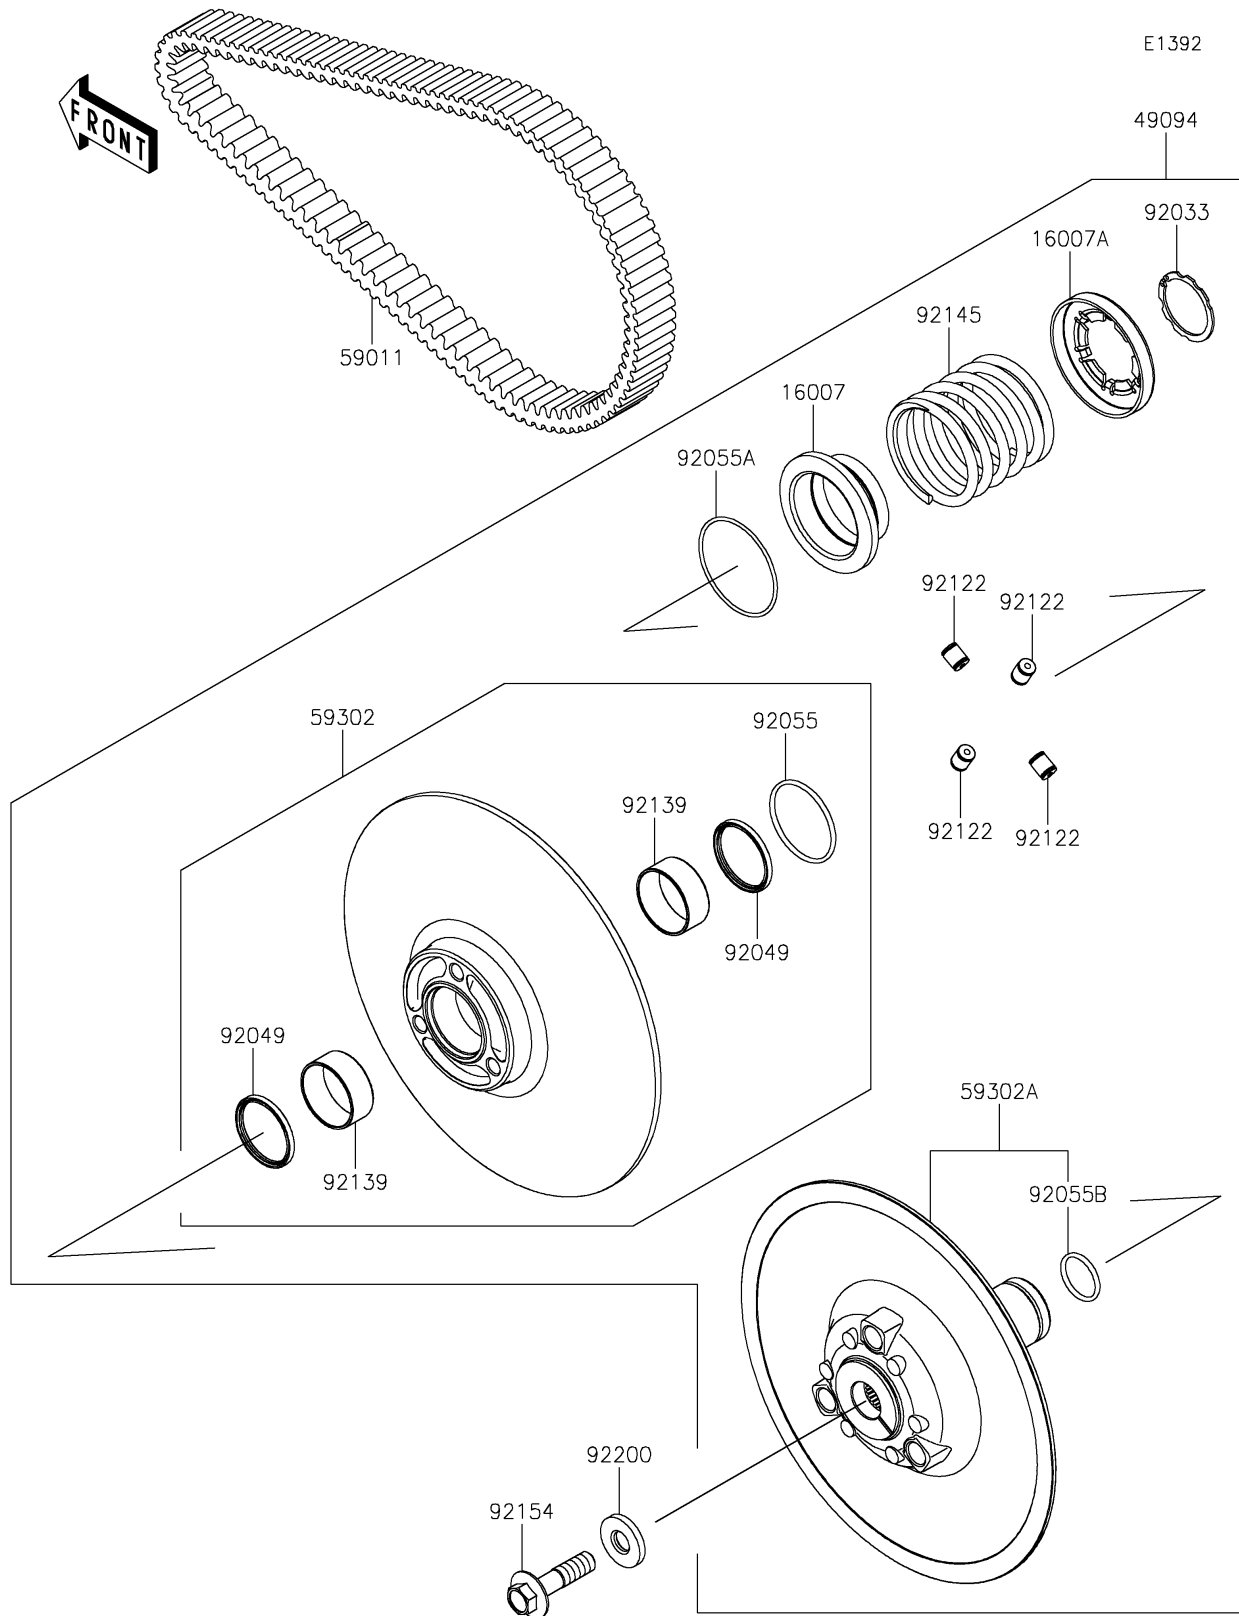

2025 Teryx KRX4 1000 Blackout Edition

Kawasaki
Let the Good Times Roll®

PARTS DIAGRAM

Driven Converter/Drive Belt

2025 Teryx KRX4 1000 Blackout Edition

PARTS LIST

Driven Converter/Drive Belt

ITEM NAME

PART NUMBER

QUANTITY
