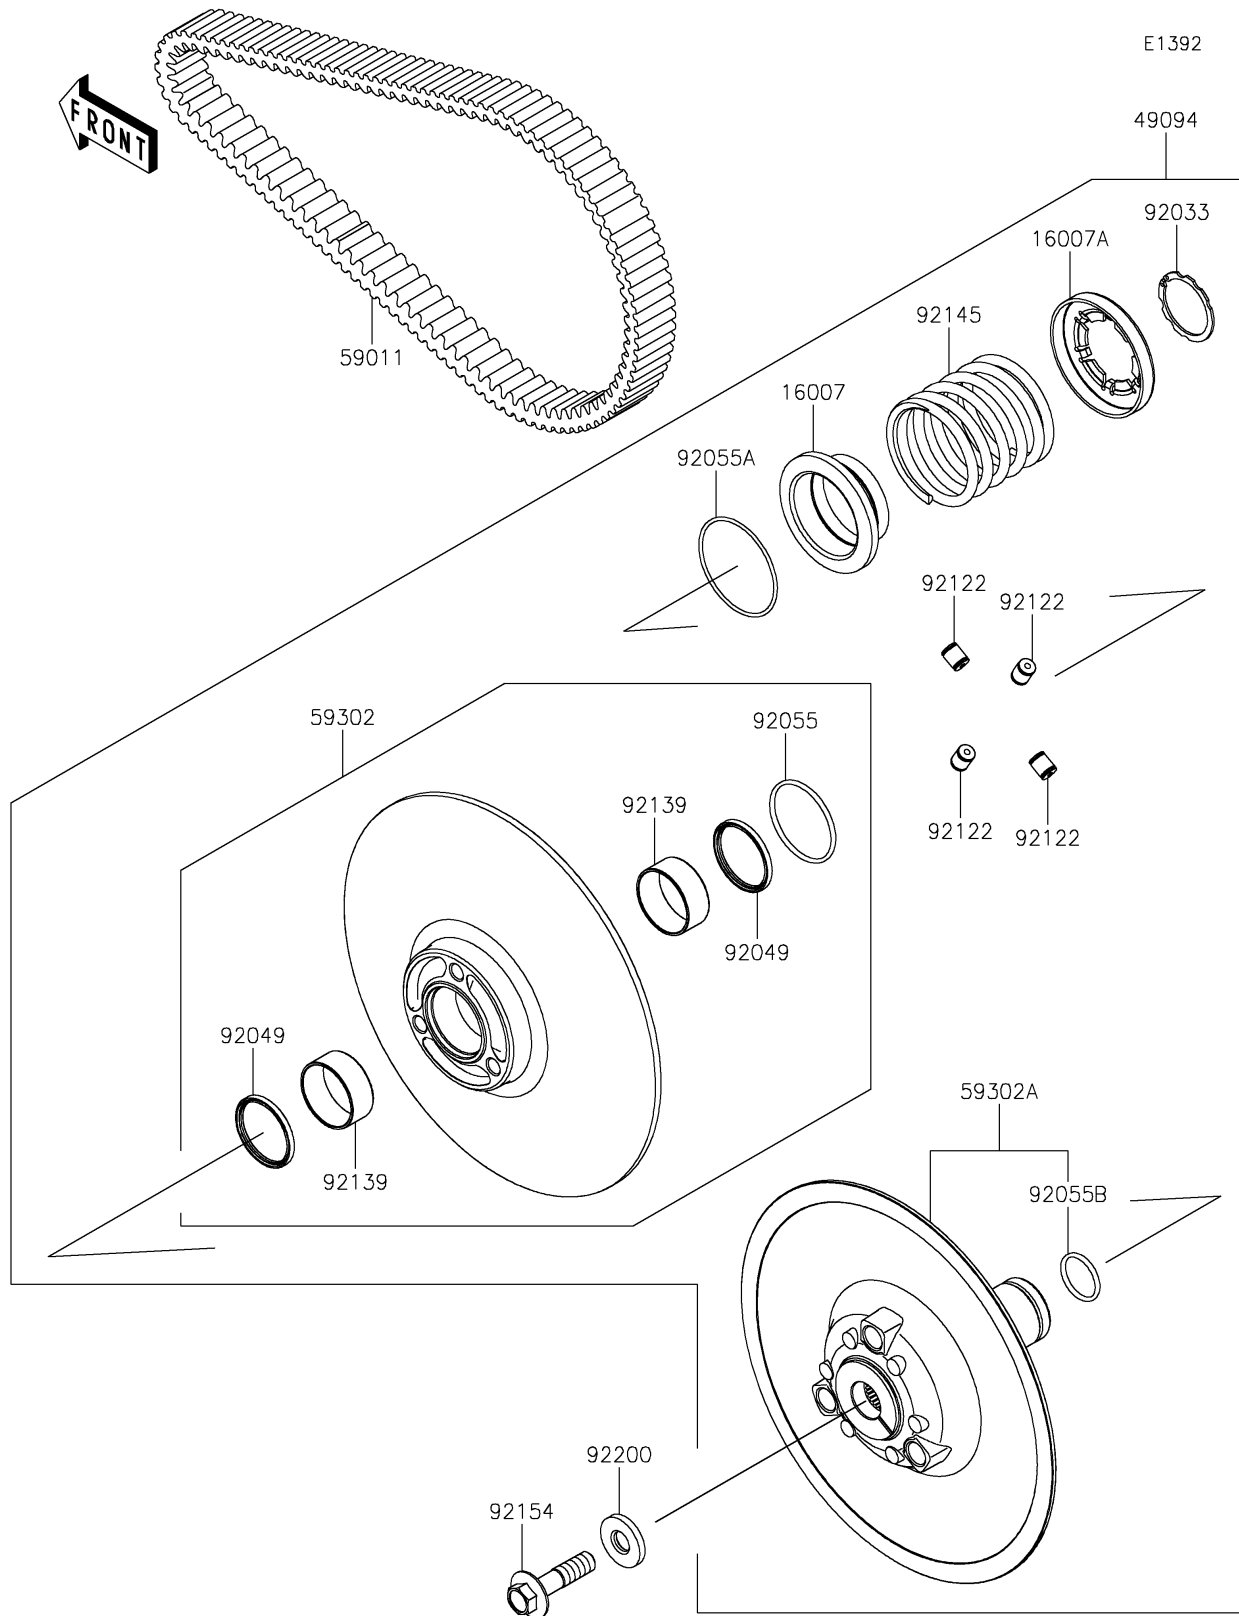

2025 TERYX® KRX4™ 1000 BLACKOUT EDITION

Kawasaki
Let the Good Times Roll®

PARTS DIAGRAM

Driven Converter/Drive Belt

2025 TERYX® KRX4™ 1000 BLACKOUT EDITION

Kawasaki
Let the Good Times Roll®

PARTS LIST

Driven Converter/Drive Belt

| ITEM NAME | PART NUMBER | QUANTITY |
|-------------------------------------|-------------|----------|
| SEAT-SPRING,MOVABLE (Ref # 16007) | 16007-0754 | 1 |
| SEAT-SPRING,FIXED (Ref # 16007A) | 16007-0755 | 1 |
| CONVERTER-ASSY-DRIVEN (Ref # 49094) | 49094-0107 | 1 |
| BELT,CVT (Ref # 59011) | 59011-0068 | 1 |
| SHEAVE-COMP,MOVABLE (Ref # 59302) | 59302-0104 | 1 |
| SHEAVE-COMP,FIXED (Ref # 59302A) | 59302-0109 | 1 |
| RING-SNAP,41.5MM (Ref # 92033) | 92033-0801 | 1 |
| SEAL-OIL,GD45X52X4 V1 (Ref # 92049) | 92049-0821 | 2 |
| RING-O,54.4X3.1 (Ref # 92055) | 92055-0924 | 1 |
| RING-O,68.2X2.4 (Ref # 92055A) | 92055-0925 | 1 |
| RING-O,29X3.1 (Ref # 92055B) | 92055-0926 | 1 |
| ROLLER (Ref # 92122) | 92122-0571 | 4 |
| BUSHING (Ref # 92139) | 92139-0936 | 2 |
| SPRING (Ref # 92145) | 92145-1856 | 1 |
| BOLT,14X55 (Ref # 92154) | 92154-3920 | 1 |
| WASHER (Ref # 92200) | 92200-2389 | 1 |