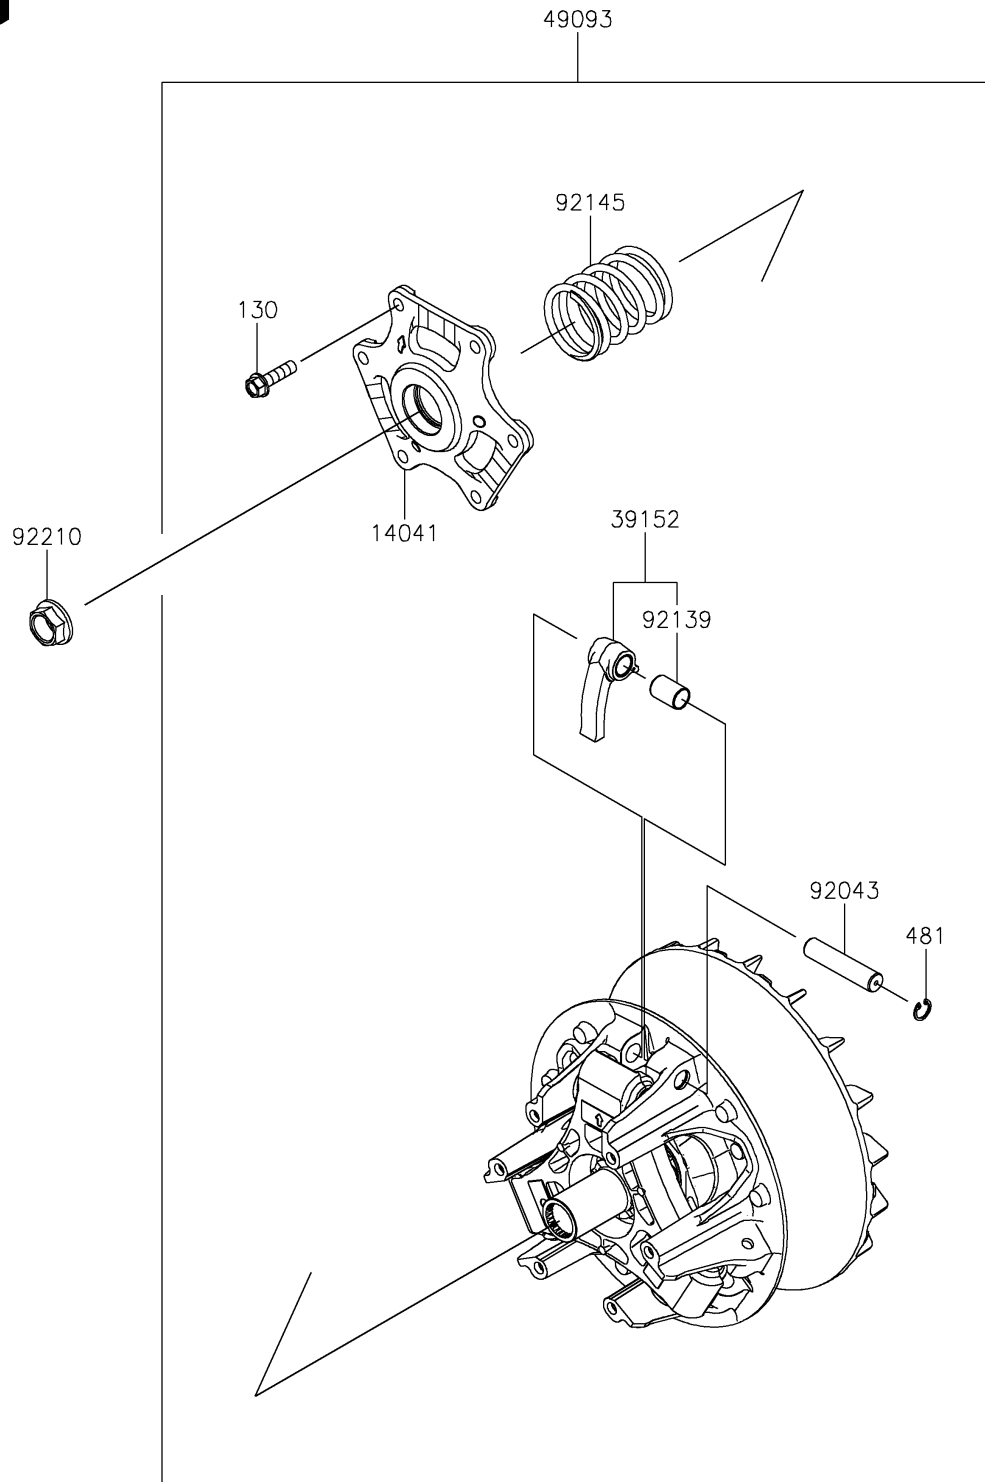

2025 Teryx KRX4 1000 Blackout Edition

PARTS DIAGRAM

Drive Converter

E1391

2025 Teryx KRX4 1000 Blackout Edition

PARTS LIST

Drive Converter

ITEM NAME	PART NUMBER	QUANTITY
-----------	-------------	----------
