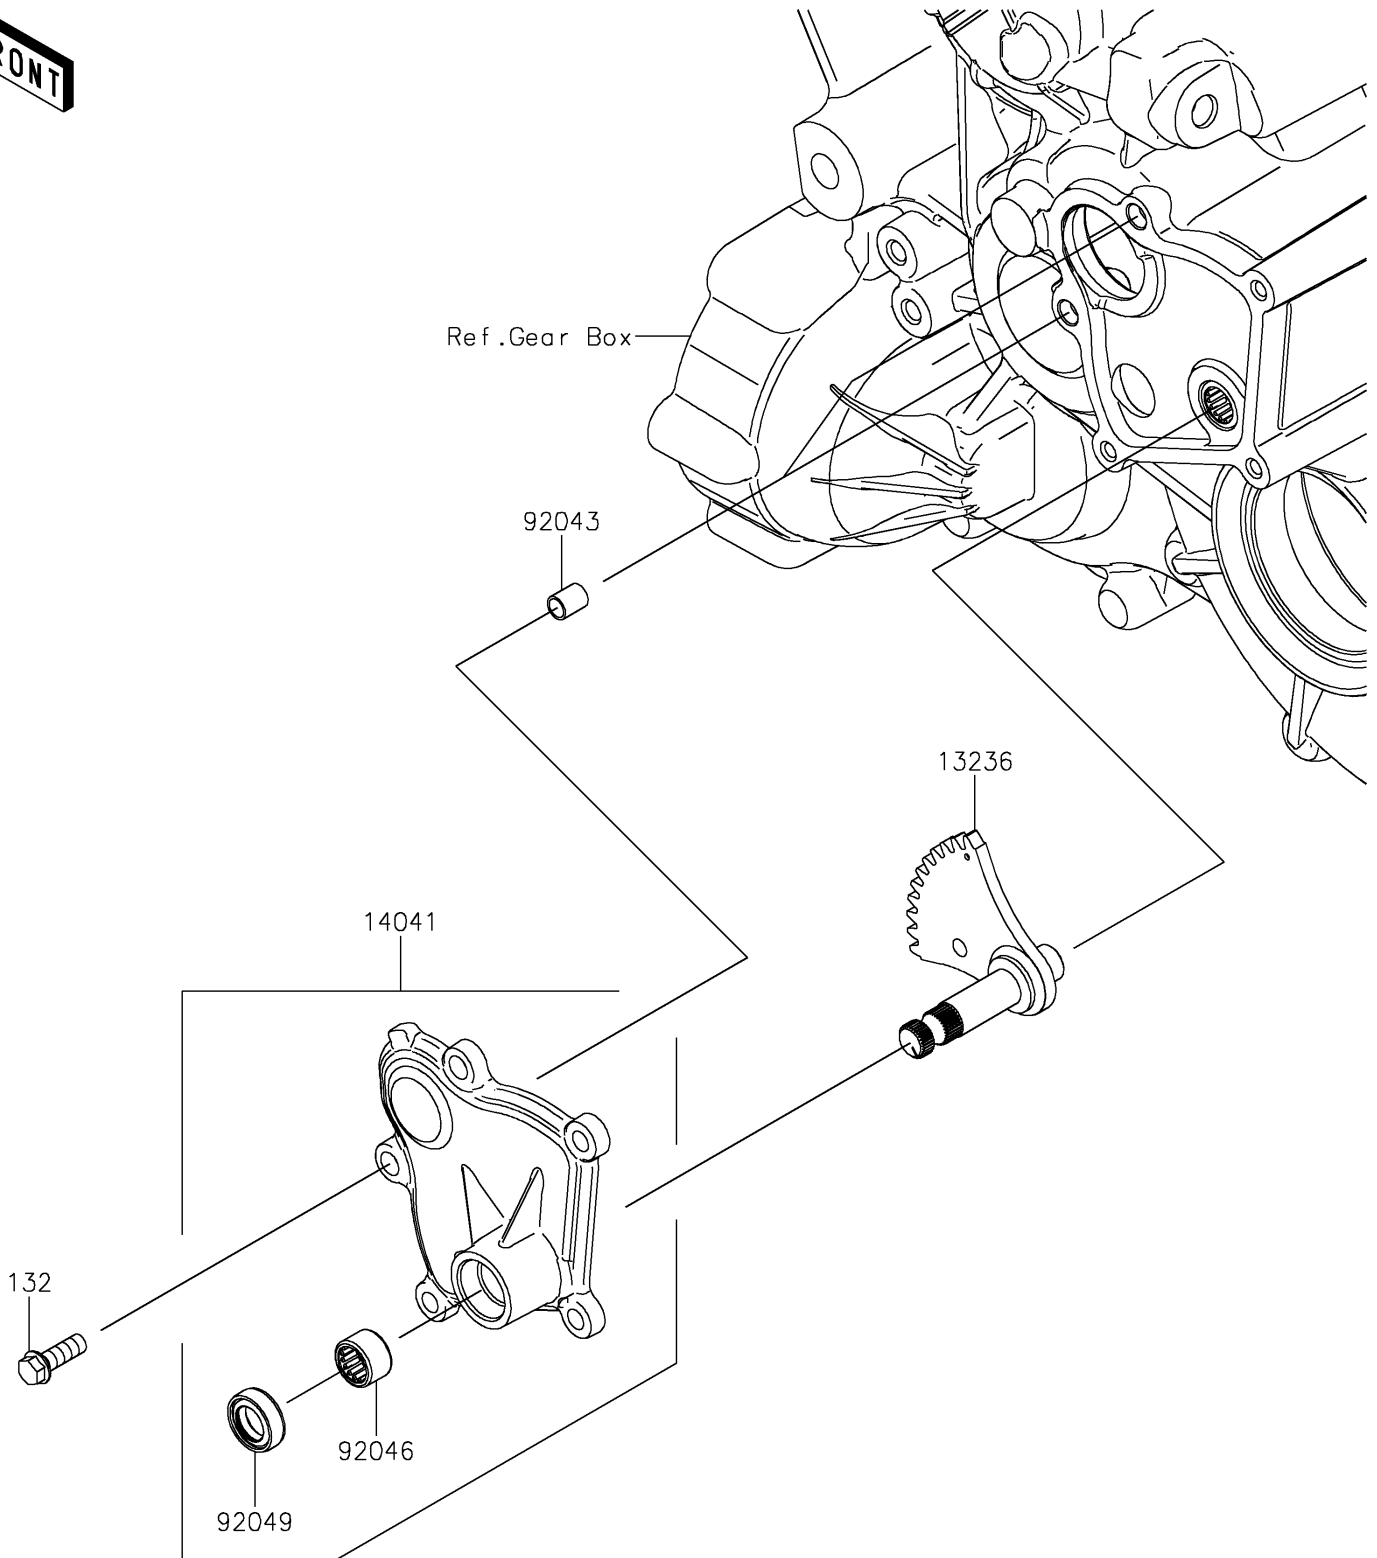

2026 Teryx KRX4 1000 Blackout Edition

PARTS DIAGRAM

Gear Change Mechanism

E1370

2026 Teryx KRX4 1000 Blackout Edition

PARTS LIST

Gear Change Mechanism

| ITEM NAME | PART NUMBER | QUANTITY |
|-----------|-------------|----------|
|-----------|-------------|----------|
