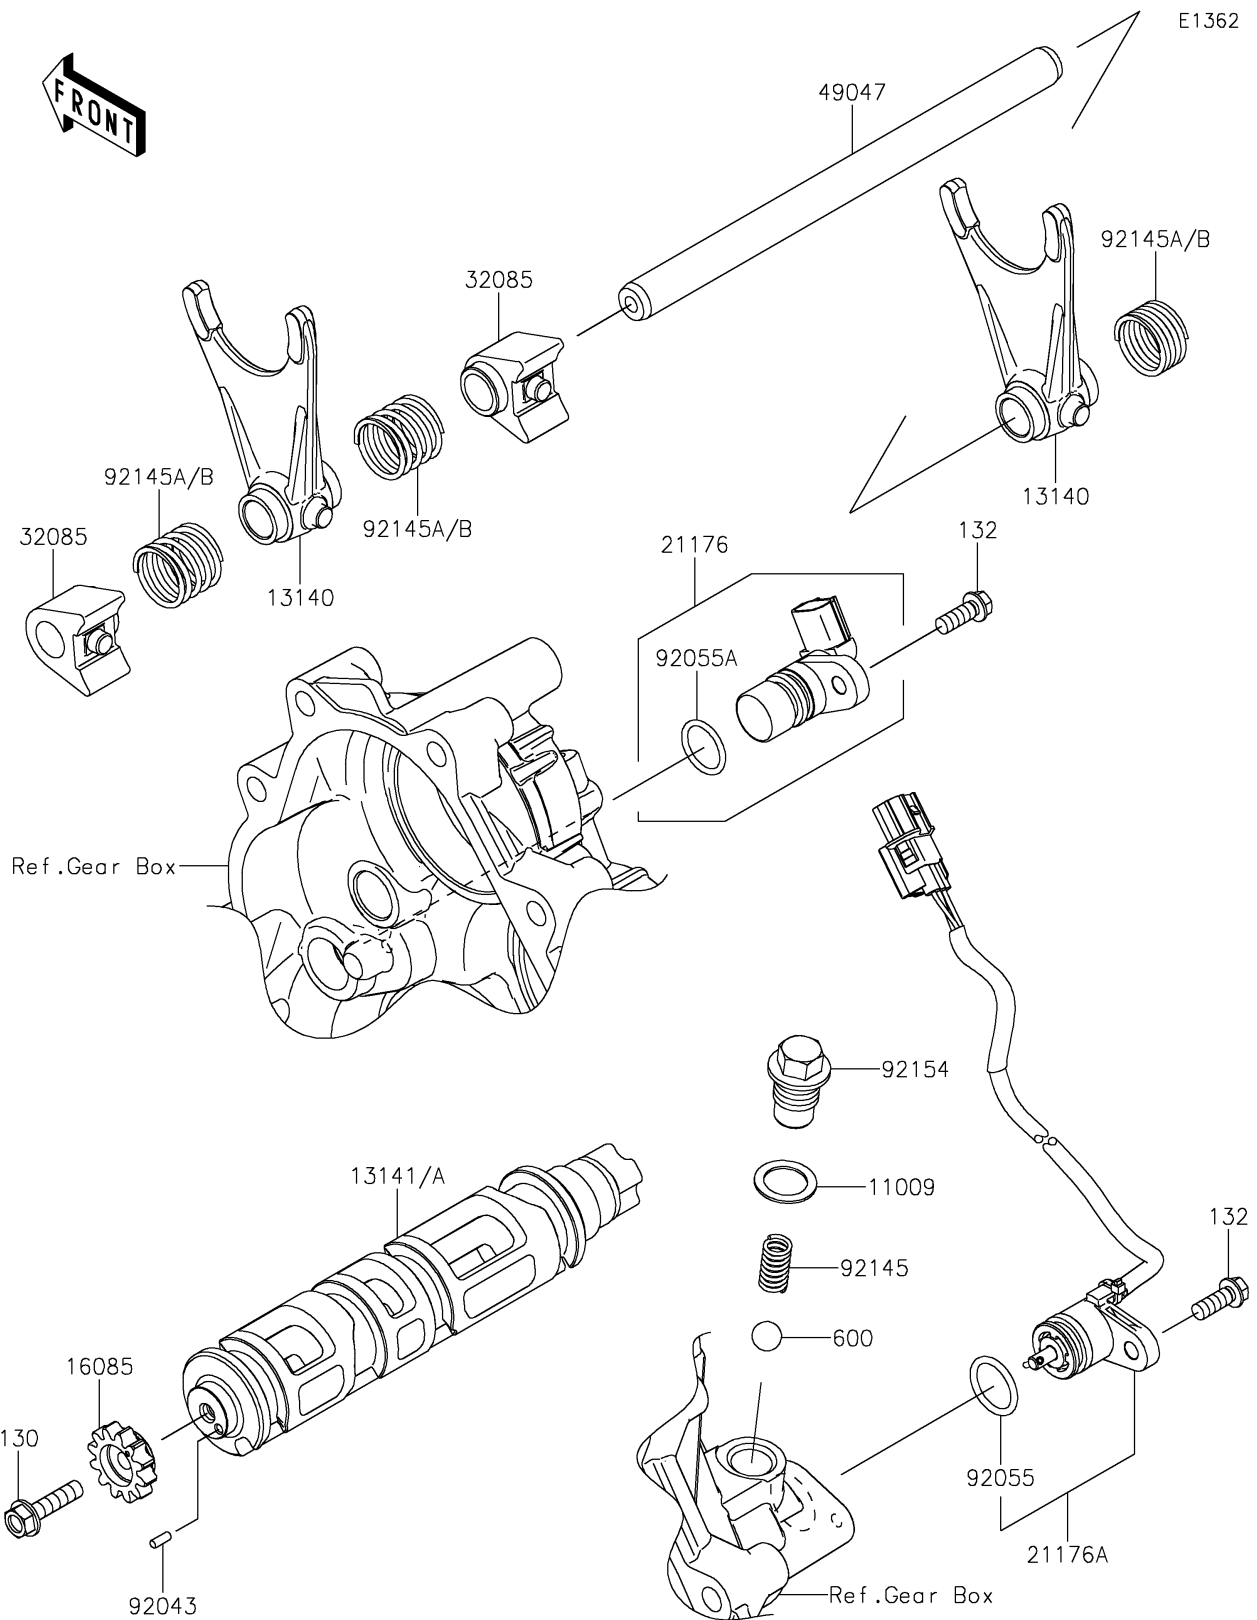

2026 TERYX® KRX4™ 1000 BLACKOUT EDITION

Kawasaki
Let the Good Times Roll®

PARTS DIAGRAM

Gear Change Drum/Shift Fork(s)

2026 TERYX® KRX4™ 1000 BLACKOUT EDITION

Kawasaki
Let the Good Times Roll®

PARTS LIST

Gear Change Drum/Shift Fork(s)

ITEM NAME	PART NUMBER	QUANTITY
GASKET,15.5X22X1 (Ref # 11009)	11009-1008	1
FORK-SHIFT (Ref # 13140)	13140-0693	2
DRUM-CHANGE (Ref # 13141)	13141-0614	1
DRUM-CHANGE (Ref # 13141A)	13141-0618	1
GEAR,12T (Ref # 16085)	16085-0681	1
SENSOR,SPEED (Ref # 21176)	21176-0891	1
SENSOR,GEAR POSITION (Ref # 21176A)	21176-1161	1
STOPPER (Ref # 32085)	32085-0901	2
ROD-SHIFT (Ref # 49047)	49047-0641	1
PIN,3X8 (Ref # 92043)	92043-1716	1
RING-O (Ref # 92055)	92055-0917	1
RING-O (Ref # 92055A)	92055-1639	1
SPRING (Ref # 92145)	92145-1590	1
SPRING (Ref # 92145A)	92145-2276	3
SPRING (Ref # 92145B)	92145-2315	3
BOLT,CHANGE POSITION (Ref # 92154)	92154-1366	1
BOLT-FLANGED,6X25 (Ref # 130)	130CA0625	1
BOLT-FLANGED-SMALL,6X16 (Ref # 132)	132BA0616	2
BALL-STEEL,13/32 (Ref # 600)	600A1300	1