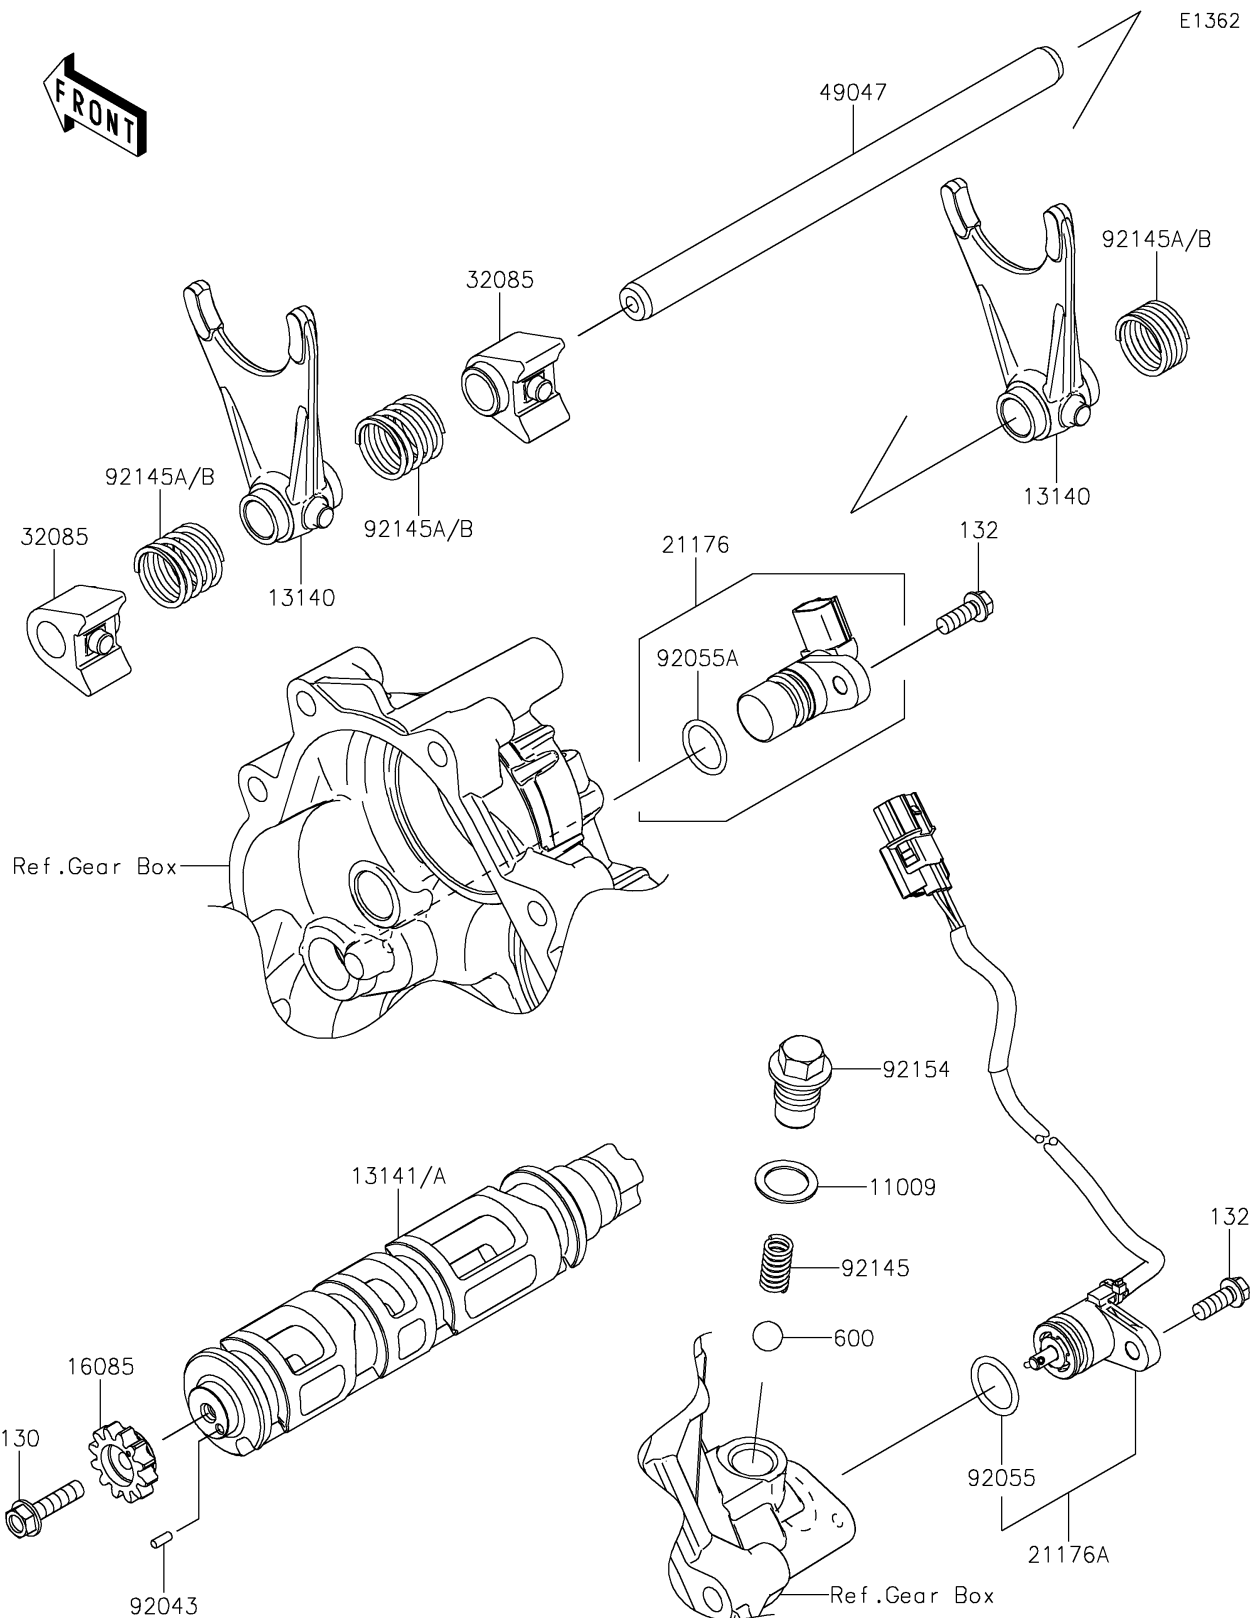

2025 Teryx KRX4 1000 Blackout Edition

PARTS DIAGRAM

Gear Change Drum/Shift Fork(s)

2025 Teryx KRX4 1000 Blackout Edition

PARTS LIST

Gear Change Drum/Shift Fork(s)

ITEM NAME	PART NUMBER	QUANTITY
-----------	-------------	----------
