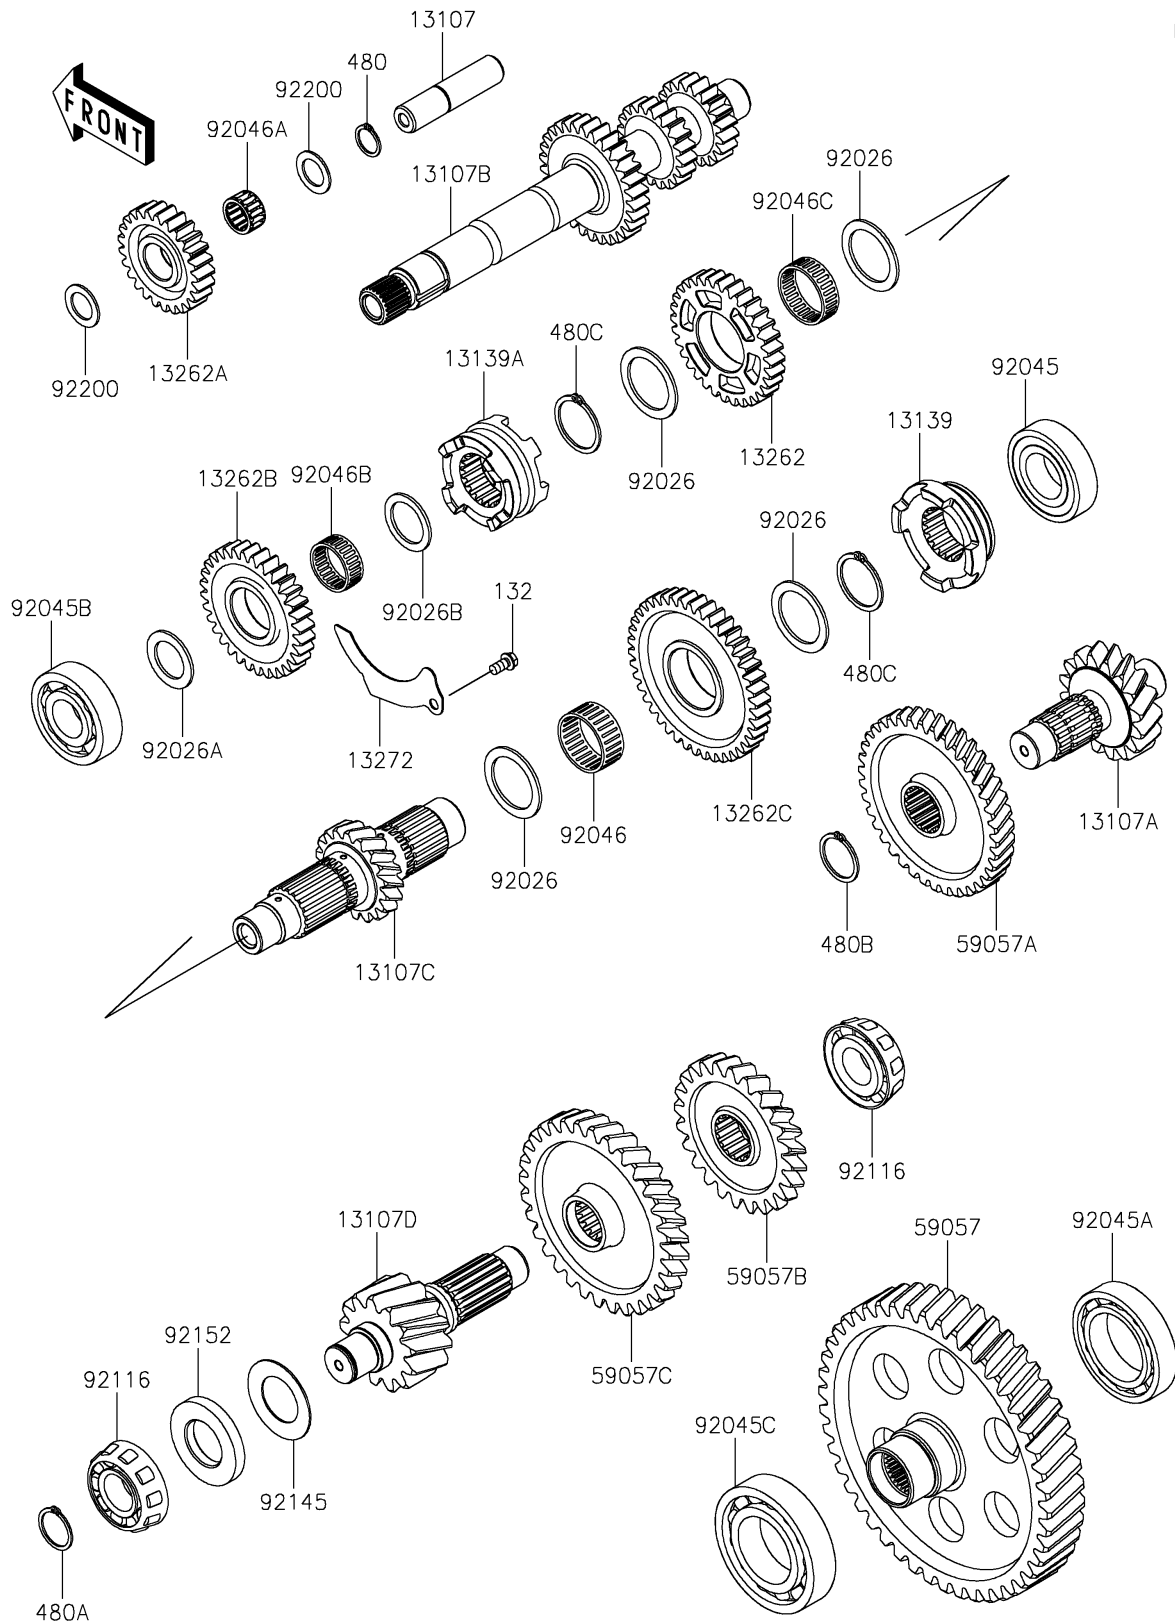

2025 TERYX[®] KRX4[™] 1000 BLACKOUT EDITION

PARTS DIAGRAM

Transmission

E1361

2025 TERYX® KRX4™ 1000 BLACKOUT EDITION

Kawasaki
Let the Good Times Roll®

PARTS LIST

Transmission

ITEM NAME	PART NUMBER	QUANTITY
SHAFT,REVERSE IDLER (Ref # 13107)	13107-0879	1
SHAFT,3RD,16T (Ref # 13107A)	13107-0900	1
SHAFT,INPUT (Ref # 13107B)	13107-0931	1
SHAFT,2ND,18T (Ref # 13107C)	13107-0932	1
SHAFT,4TH,13T (Ref # 13107D)	13107-0937	1
SHIFTER,LOW,19T (Ref # 13139)	13139-0030	1
SHIFTER,HIGH&REV,19T (Ref # 13139A)	13139-0037	1
GEAR,REV,32T (Ref # 13262)	13262-1364	1
GEAR,REVERSE IDLER,25T (Ref # 13262A)	13262-1567	1
GEAR,HIGH,32T (Ref # 13262B)	13262-1568	1
GEAR,LOW,42T (Ref # 13262C)	13262-1569	1
PLATE,OIL (Ref # 13272)	13272-2570	1
GEAR-HELICAL,46T (Ref # 59057)	59057-0029	1
GEAR-HELICAL,38T (Ref # 59057A)	59057-0031	1
GEAR-HELICAL,24T (Ref # 59057B)	59057-0037	1
GEAR-HELICAL,32T (Ref # 59057C)	59057-0038	1
SPACER,35.2X47X2 (Ref # 92026)	92026-0765	4
SPACER,25.2X38X2 (Ref # 92026A)	92026-0856	1
SPACER,28X38X2 (Ref # 92026B)	92026-1299	1
BEARING-BALL,6206Z (Ref # 92045)	92045-0902	1
BEARING-BALL,6009 (Ref # 92045A)	92045-0903	1
BEARING-BALL,6305ZUR3 (Ref # 92045B)	92045-0926	1
BEARING-BALL,TMB209 (Ref # 92045C)	92045-0935	1
BEARING-NEEDLE,35X40X17 (Ref # 92046)	92046-0611	1
BEARING-NEEDLE (Ref # 92046A)	92046-0634	1
BEARING-NEEDLE (Ref # 92046B)	92046-0635	1
BEARING-NEEDLE (Ref # 92046C)	92046-0636	1
BEARING-ROLLER,HC30305JRLFT (Ref # 92116)	92116-0012	2
SPRING (Ref # 92145)	92145-1837	1

2025 TERYX® KRX4™ 1000 BLACKOUT EDITION

Kawasaki
Let the Good Times Roll®

PARTS LIST

Transmission

ITEM NAME	PART NUMBER	QUANTITY
COLLAR (Ref # 92152)	92152-2526	1
WASHER,18.2X28X1.5 (Ref # 92200)	92200-0716	2
BOLT-FLANGED-SMALL,6X12 (Ref # 132)	132BA0612	1
CIRCLIP-TYPE-C,18MM (Ref # 480)	480J1800	1
CIRCLIP-TYPE-C,25MM (Ref # 480A)	480J2500	1
CIRCLIP (Ref # 480B)	480J2900	1
CIRCLIP (Ref # 480C)	480J3500	2