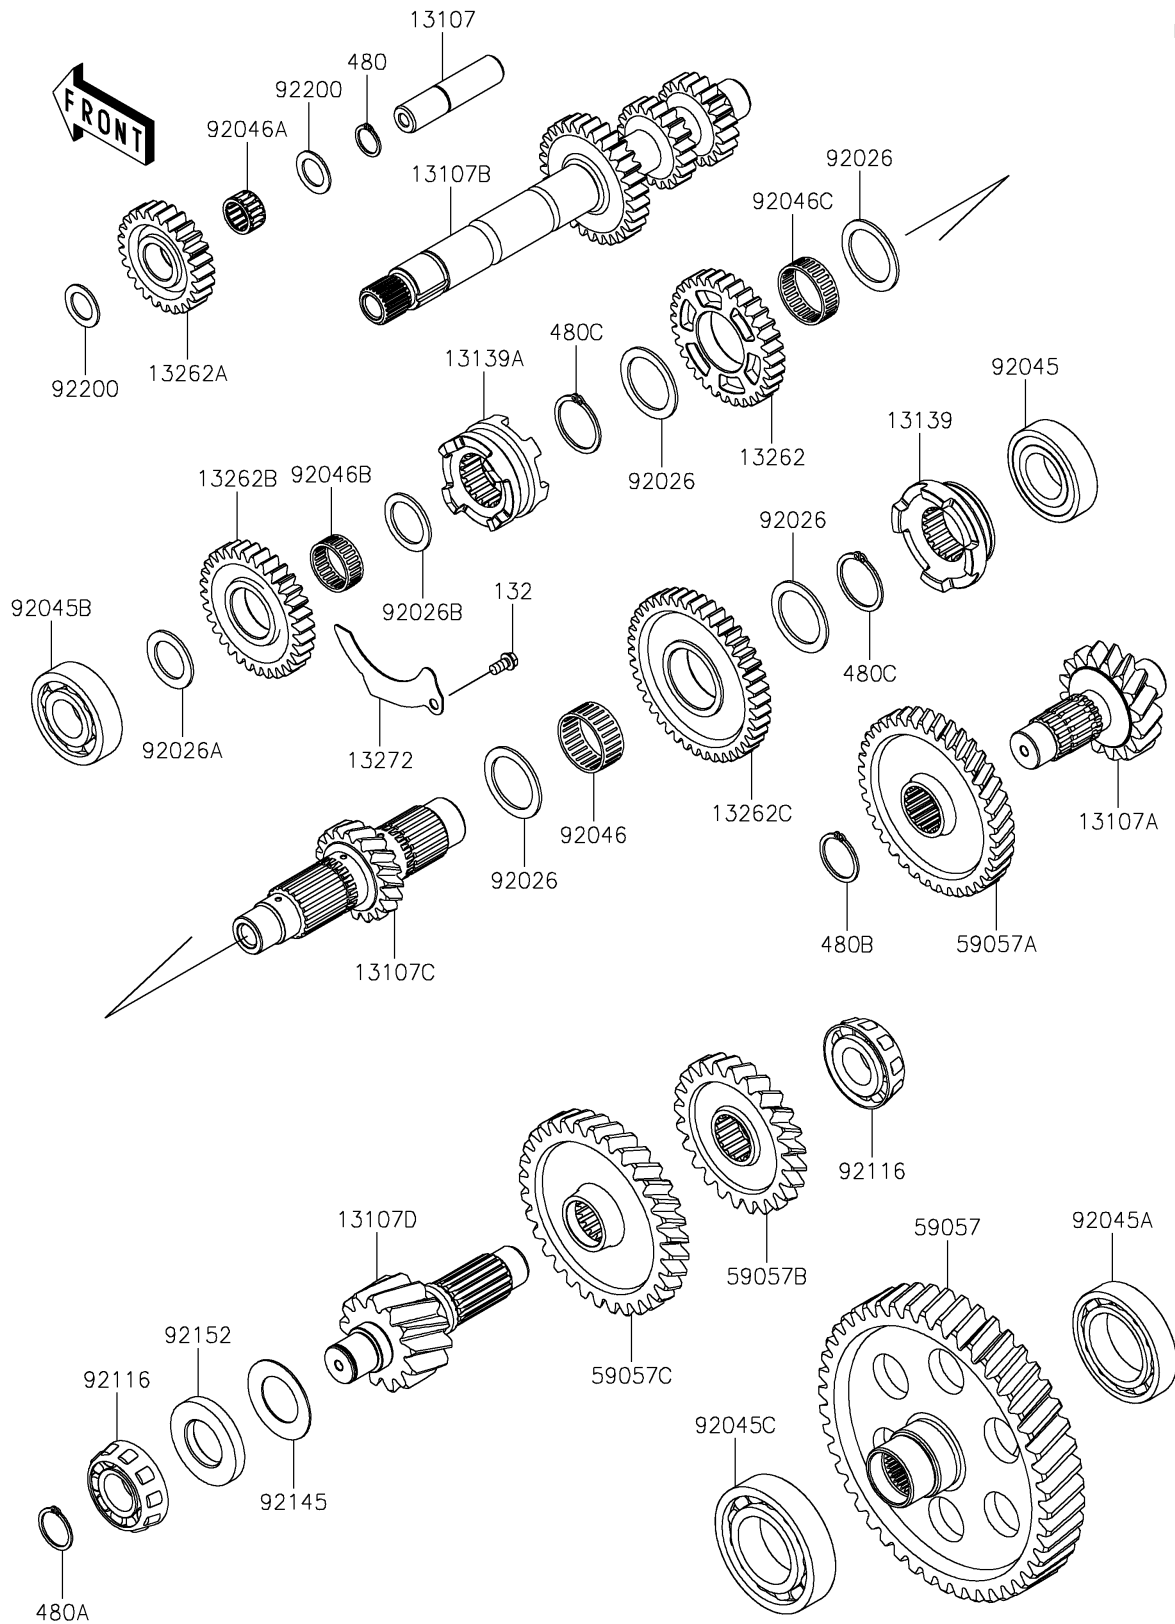

2026 TERYX® KRX4™ 1000 BLACKOUT EDITION

PARTS DIAGRAM

Transmission

E1361

2026 TERYX® KRX4™ 1000 BLACKOUT EDITION

Kawasaki
Let the Good Times Roll®

PARTS LIST

Transmission

ITEM NAME	PART NUMBER	QUANTITY
SHAFT,REVERSE IDLER (Ref # 13107)	13107-0879	1
SHAFT,3RD,16T (Ref # 13107A)	13107-0900	1
SHAFT,INPUT (Ref # 13107B)	13107-0931	1
SHAFT,2ND,18T (Ref # 13107C)	13107-0932	1
SHAFT,4TH,13T (Ref # 13107D)	13107-0937	1
SHIFTER,LOW,19T (Ref # 13139)	13139-0030	1
SHIFTER,HIGH&REV,19T (Ref # 13139A)	13139-0037	1
GEAR,REV,32T (Ref # 13262)	13262-1364	1
GEAR,REVERSE IDLER,25T (Ref # 13262A)	13262-1567	1
GEAR,HIGH,32T (Ref # 13262B)	13262-1568	1
GEAR,LOW,42T (Ref # 13262C)	13262-1569	1
PLATE,OIL (Ref # 13272)	13272-2570	1
GEAR-HELICAL,46T (Ref # 59057)	59057-0029	1
GEAR-HELICAL,38T (Ref # 59057A)	59057-0031	1
GEAR-HELICAL,24T (Ref # 59057B)	59057-0037	1
GEAR-HELICAL,32T (Ref # 59057C)	59057-0038	1
SPACER,35.2X47X2 (Ref # 92026)	92026-0765	4
SPACER,25.2X38X2 (Ref # 92026A)	92026-0856	1
SPACER,28X38X2 (Ref # 92026B)	92026-1299	1
BEARING-BALL,6206Z (Ref # 92045)	92045-0902	1
BEARING-BALL,6009 (Ref # 92045A)	92045-0903	1
BEARING-BALL,6305ZUR3 (Ref # 92045B)	92045-0926	1
BEARING-BALL,TMB209 (Ref # 92045C)	92045-0935	1
BEARING-NEEDLE,35X40X17 (Ref # 92046)	92046-0611	1
BEARING-NEEDLE (Ref # 92046A)	92046-0634	1
BEARING-NEEDLE (Ref # 92046B)	92046-0635	1
BEARING-NEEDLE (Ref # 92046C)	92046-0636	1
BEARING-ROLLER,HC30305JRLFT (Ref # 92116)	92116-0012	2
SPRING (Ref # 92145)	92145-1837	1

2026 TERYX® KRX4™ 1000 BLACKOUT EDITION

Kawasaki
Let the Good Times Roll®

PARTS LIST

Transmission

ITEM NAME	PART NUMBER	QUANTITY
COLLAR (Ref # 92152)	92152-2526	1
WASHER,18.2X28X1.5 (Ref # 92200)	92200-0716	2
BOLT-FLANGED-SMALL,6X12 (Ref # 132)	132BA0612	1
CIRCLIP-TYPE-C,18MM (Ref # 480)	480J1800	1
CIRCLIP-TYPE-C,25MM (Ref # 480A)	480J2500	1
CIRCLIP (Ref # 480B)	480J2900	1
CIRCLIP (Ref # 480C)	480J3500	2