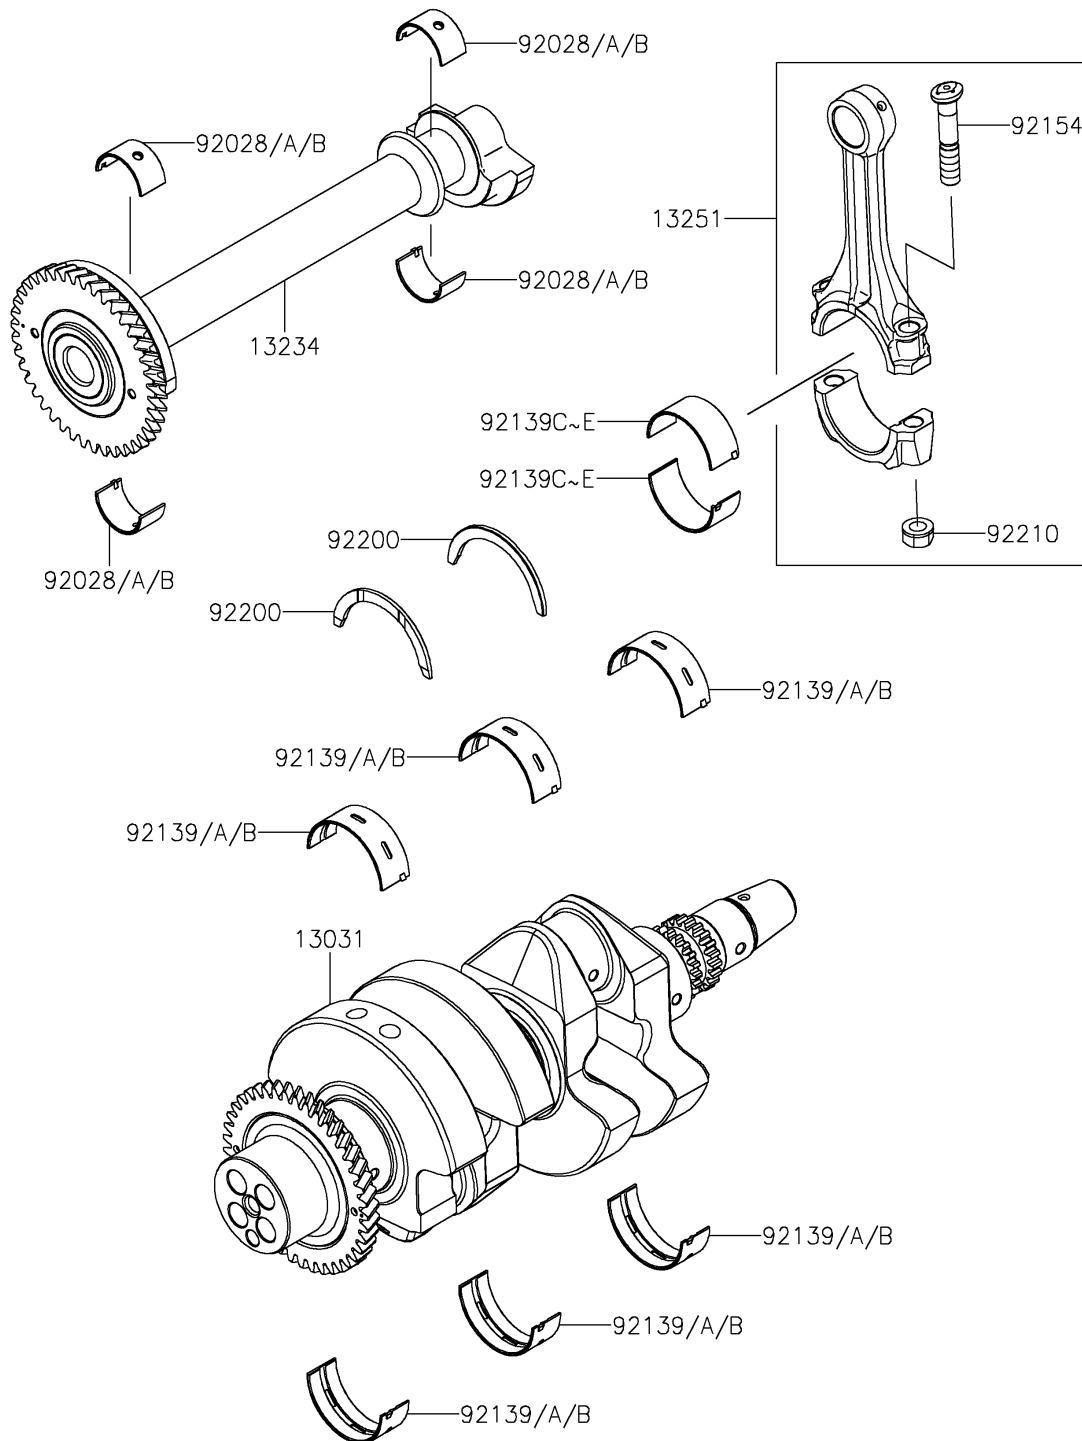

2026 TERYX® KRX4™ 1000 BLACKOUT EDITION

PARTS DIAGRAM

Crankshaft

E1321

2026 TERYX® KRX4™ 1000 BLACKOUT EDITION

Kawasaki
Let the Good Times Roll®

PARTS LIST

Crankshaft

ITEM NAME	PART NUMBER	QUANTITY
CRANKSHAFT-COMP (Ref # 13031)	13031-1554	1
SHAFT-COMP,BALANCER (Ref # 13234)	13234-0633	1
ROD-ASSY-CONNECTING,J (Ref # 13251)	13251-0749-JJ	2
BUSHING,BALANCER SHAFT,BLUE (Ref # 92028)	92028-1909	4
BUSHING,BALANCER SHAFT,BLACK (Ref # 92028A)	92028-1910	AR
BUSHING,BALANCER SHAFT,BROWN (Ref # 92028B)	92028-1911	AR
BUSHING,CRANKSHAFT,BLUE (Ref # 92139)	92139-0925	6
BUSHING,CRANKSHAFT,BLACK (Ref # 92139A)	92139-0926	AR
BUSHING,CRANKSHAFT,BROWN (Ref # 92139B)	92139-0927	AR
BUSHING,CONNECTING ROD,YELLOW (Ref # 92139C)	92139-0968	4
BUSHING,CONNECTING ROD,GREEN (Ref # 92139D)	92139-0969	AR
BUSHING,CONNECTING ROD,PURPLE (Ref # 92139E)	92139-0970	AR
BOLT,CONNECTING ROD (Ref # 92154)	92154-3911	4
WASHER,THRUST,T=2.5 (Ref # 92200)	92200-2242	2
NUT,FLANGED,9MM (Ref # 92210)	92210-1673	4