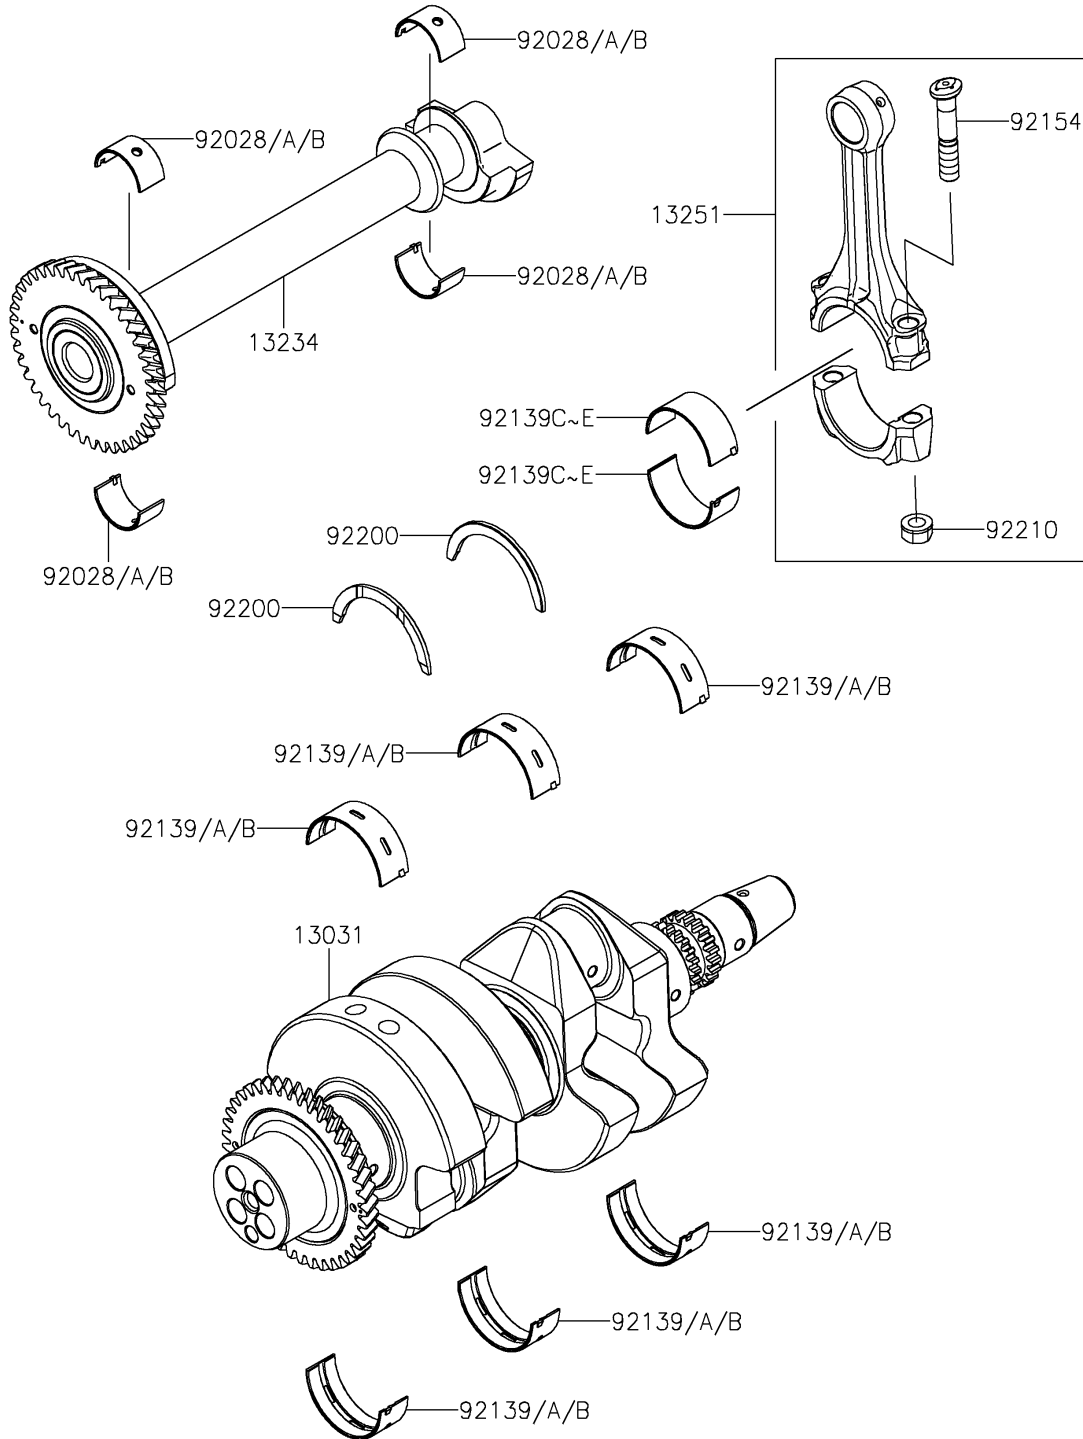

2025 TERYX® KRX4™ 1000 BLACKOUT EDITION

PARTS DIAGRAM

Crankshaft

E1321

2025 TERYX® KRX4™ 1000 BLACKOUT EDITION

Kawasaki
Let the Good Times Roll®

PARTS LIST

Crankshaft

ITEM NAME	PART NUMBER	QUANTITY
CRANKSHAFT-COMP (Ref # 13031)	13031-1554	1
SHAFT-COMP,BALANCER (Ref # 13234)	13234-0633	1
ROD-ASSY-CONNECTING,J (Ref # 13251)	13251-0749-JJ	2
BUSHING,BALANCER SHAFT,BLUE (Ref # 92028)	92028-1909	4
BUSHING,BALANCER SHAFT,BLACK (Ref # 92028A)	92028-1910	AR
BUSHING,BALANCER SHAFT,BROWN (Ref # 92028B)	92028-1911	AR
BUSHING,CRANKSHAFT,BLUE (Ref # 92139)	92139-0925	6
BUSHING,CRANKSHAFT,BLACK (Ref # 92139A)	92139-0926	AR
BUSHING,CRANKSHAFT,BROWN (Ref # 92139B)	92139-0927	AR
BUSHING,CONNECTING ROD,YELLOW (Ref # 92139C)	92139-0968	4
BUSHING,CONNECTING ROD,GREEN (Ref # 92139D)	92139-0969	AR
BUSHING,CONNECTING ROD,PURPLE (Ref # 92139E)	92139-0970	AR
BOLT,CONNECTING ROD (Ref # 92154)	92154-3911	4
WASHER,THRUST,T=2.5 (Ref # 92200)	92200-2242	2
NUT,FLANGED,9MM (Ref # 92210)	92210-1673	4