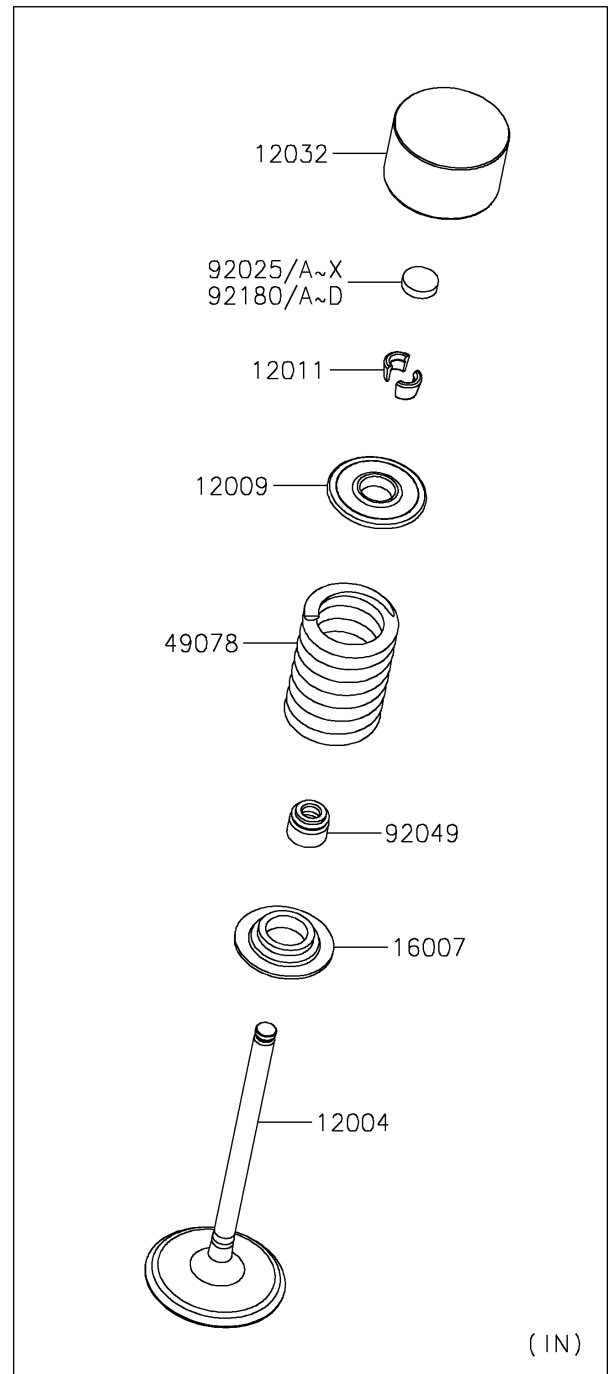

2026 TERYX® KRX4™ 1000 BLACKOUT EDITION

PARTS DIAGRAM

Valve(s)

E1210

2026 TERYX® KRX4™ 1000 BLACKOUT EDITION

PARTS LIST

Valve(s)

ITEM NAME	PART NUMBER	QUANTITY
-----------	-------------	----------
