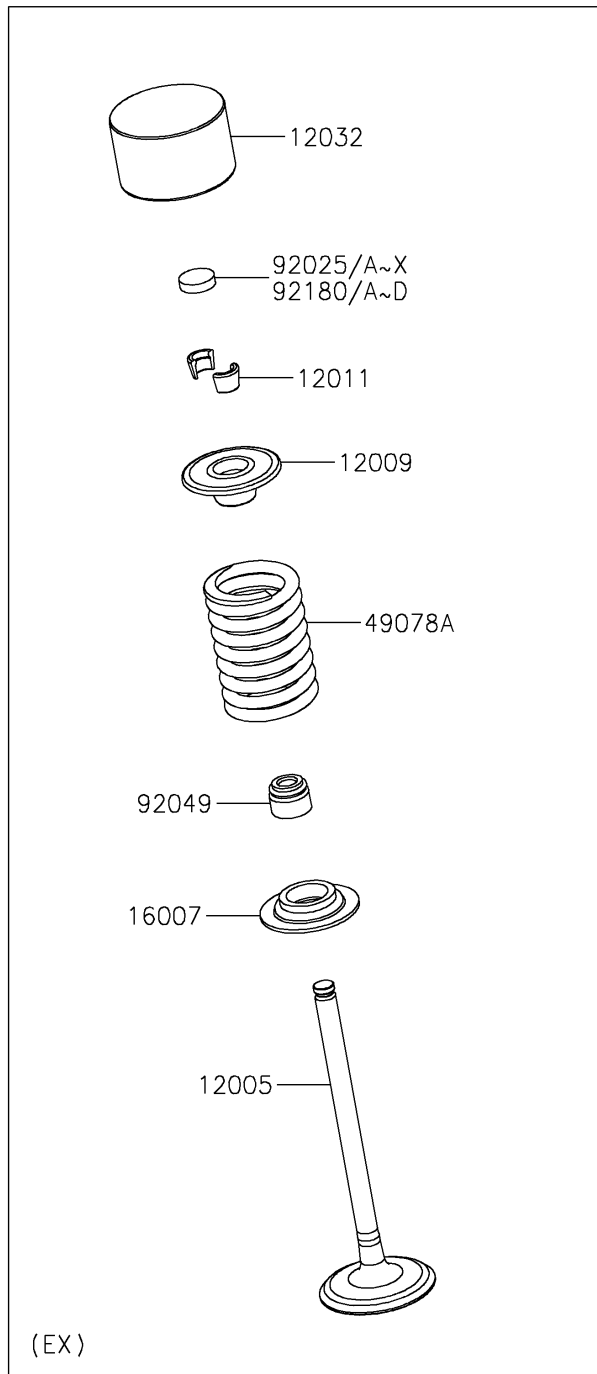

2026 TERYX® KRX4™ 1000 BLACKOUT EDITION

PARTS DIAGRAM

Valve(s)

E1210

2026 TERYX® KRX4™ 1000 BLACKOUT EDITION

PARTS LIST

Valve(s)

ITEM NAME	PART NUMBER	QUANTITY
-----------	-------------	----------
