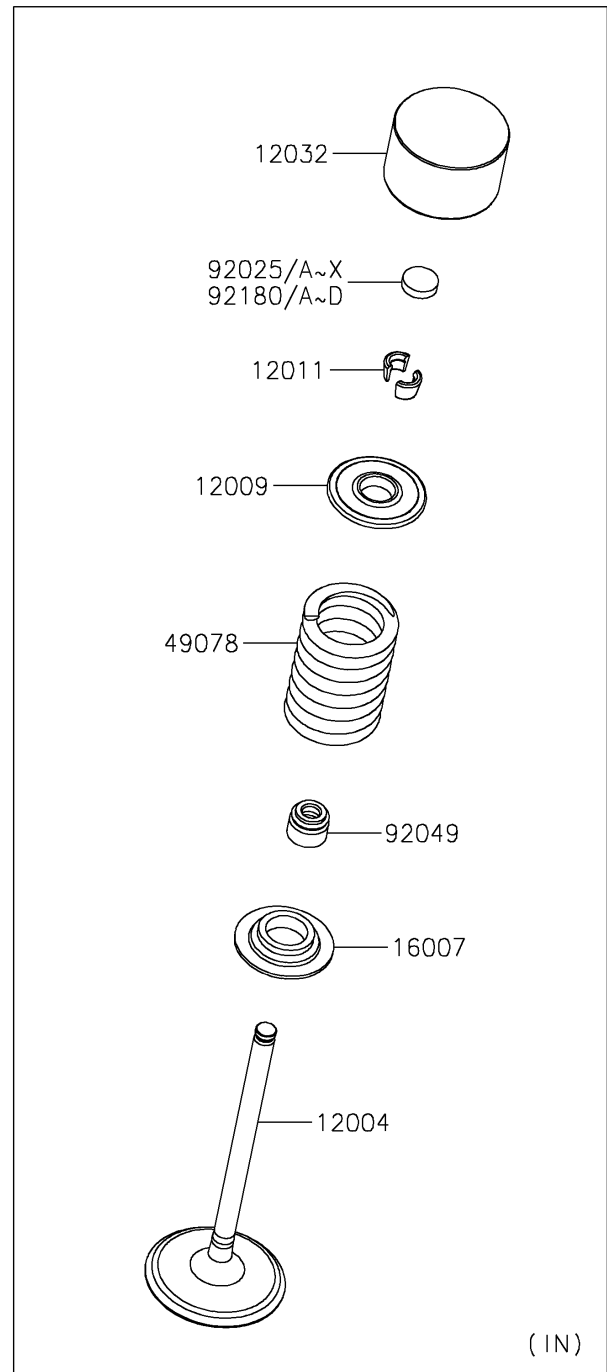

# 2025 Teryx KRX4 1000 Blackout Edition

## PARTS DIAGRAM

Valve(s)

E1210

## PARTS LIST

Valve(s)

ITEM NAME	PART NUMBER	QUANTITY
-----------	-------------	----------

---