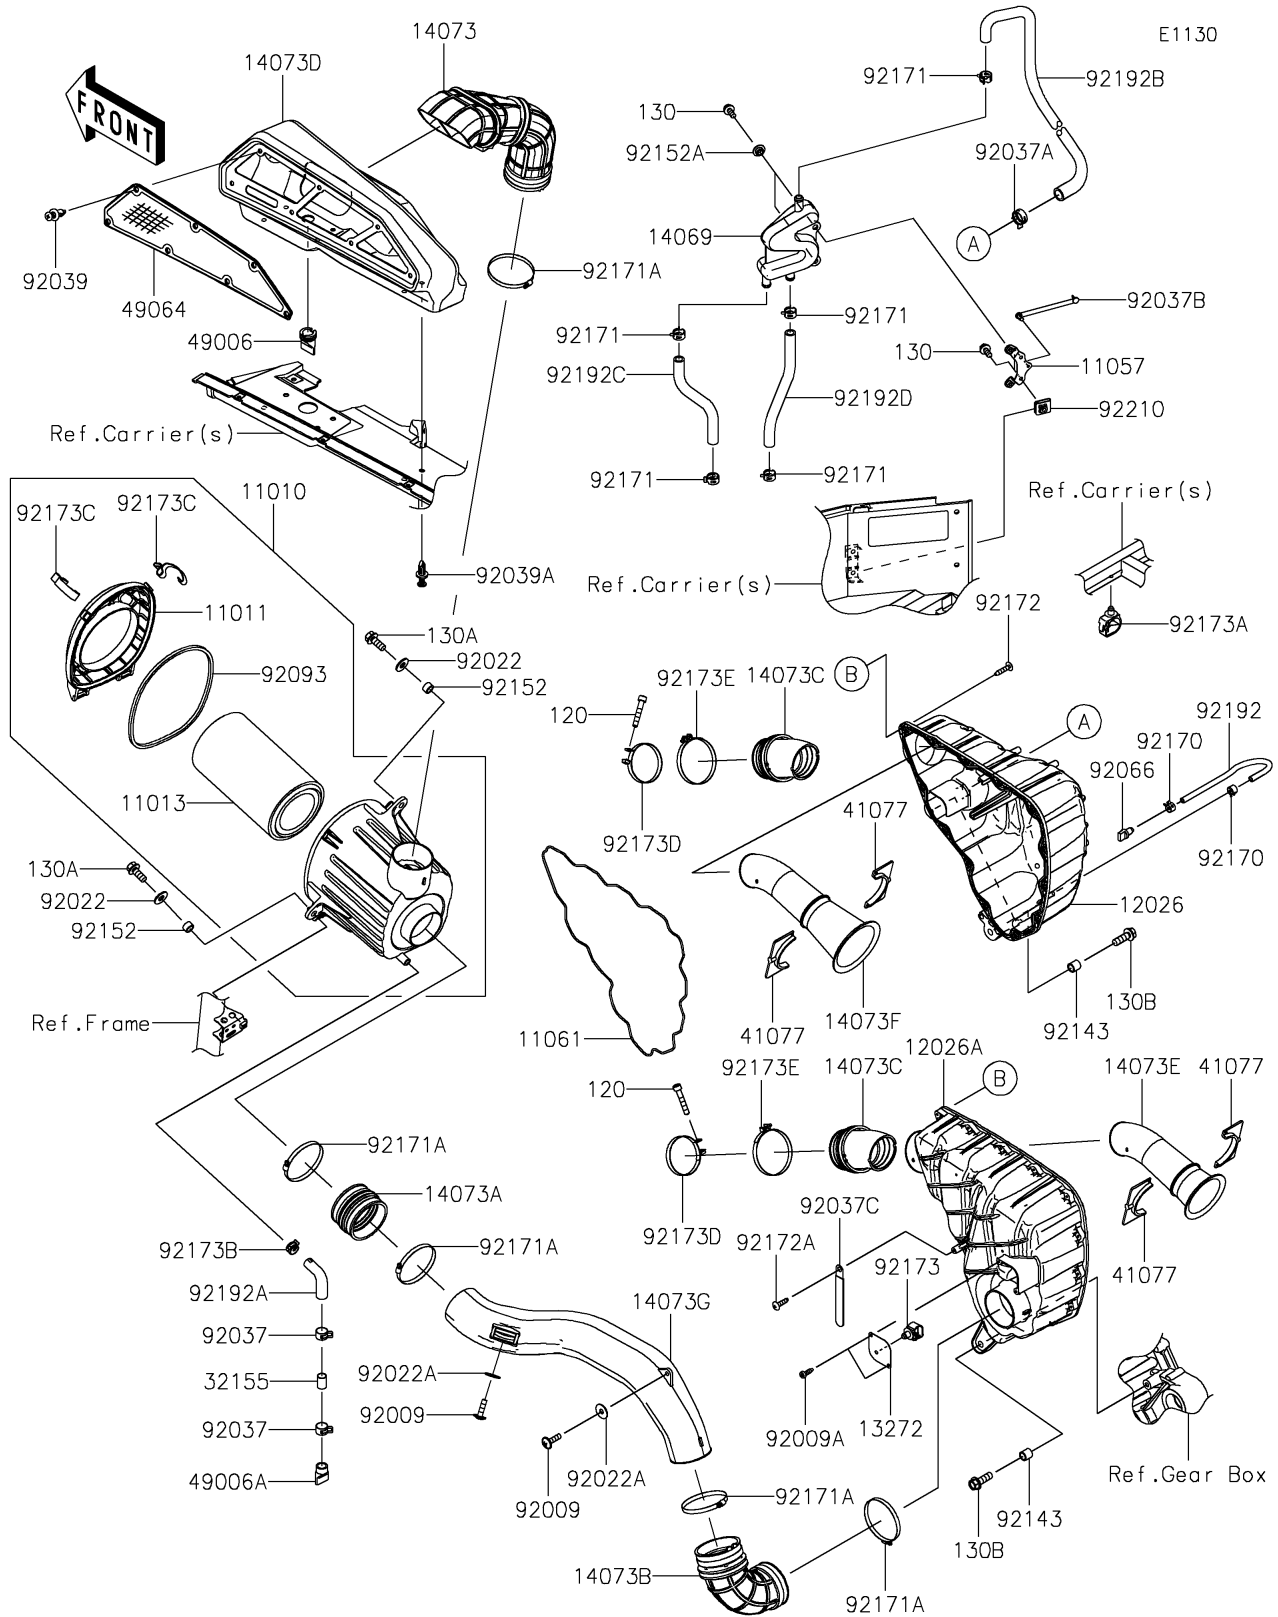

2025 TERYX® KRX4™ 1000 BLACKOUT EDITION

PARTS DIAGRAM

Air Cleaner