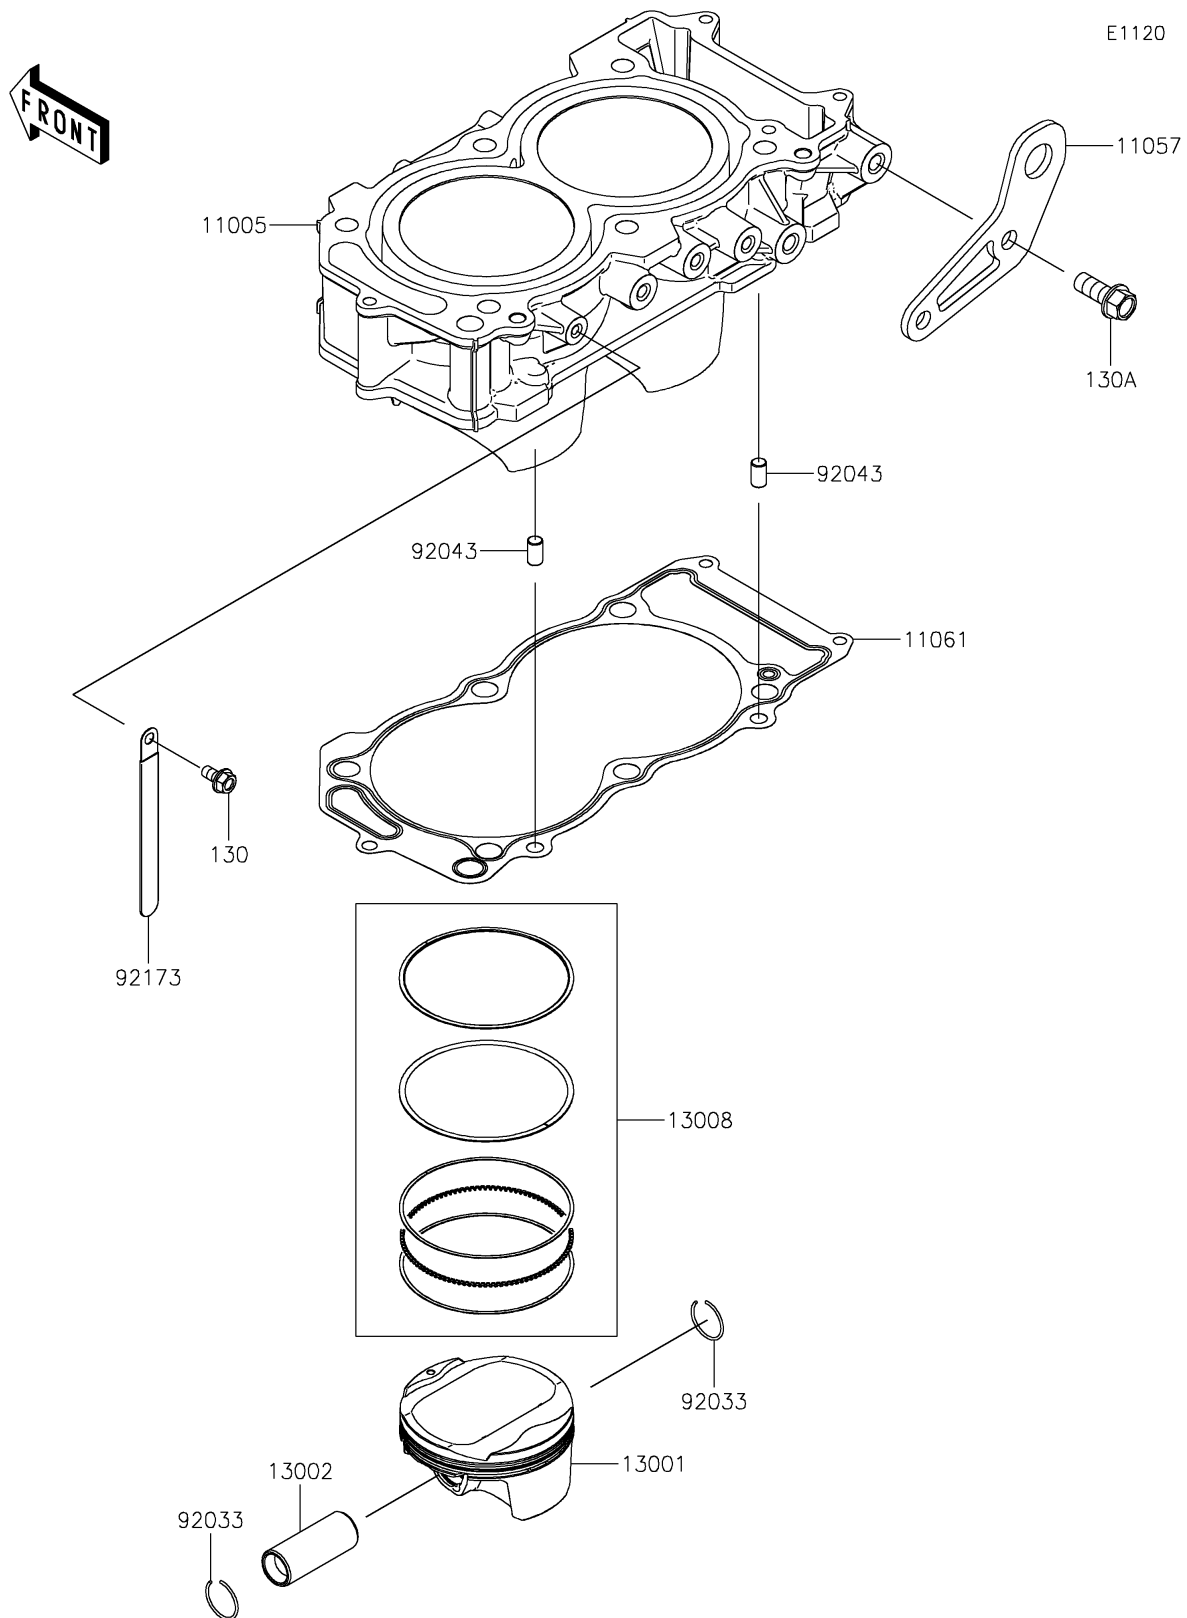

2026 Teryx KRX4 1000 Blackout Edition

PARTS DIAGRAM

Cylinder/Piston(s)

2026 Teryx KRX4 1000 Blackout Edition

PARTS LIST

Cylinder/Piston(s)

ITEM NAME	PART NUMBER	QUANTITY
CYLINDER-ENGINE (Ref # 11005)	11005-0695	1
BRACKET (Ref # 11057)	11057-2438	1
GASKET,CYLINDER BASE (Ref # 11061)	11061-1309	1
PISTON-ENGINE (Ref # 13001)	13001-0824	2
PIN-PISTON (Ref # 13002)	13002-0719	2
RING-SET-PISTON (Ref # 13008)	13008-0581	2
RING-SNAP (Ref # 92033)	92033-1188	4
PIN,8X14 (Ref # 92043)	92043-1567	2
CLAMP (Ref # 92173)	92173-0098	1
BOLT-FLANGED,6X12 (Ref # 130)	130BA0612	1
BOLT-FLANGED,10X25 (Ref # 130A)	130BA1025	2