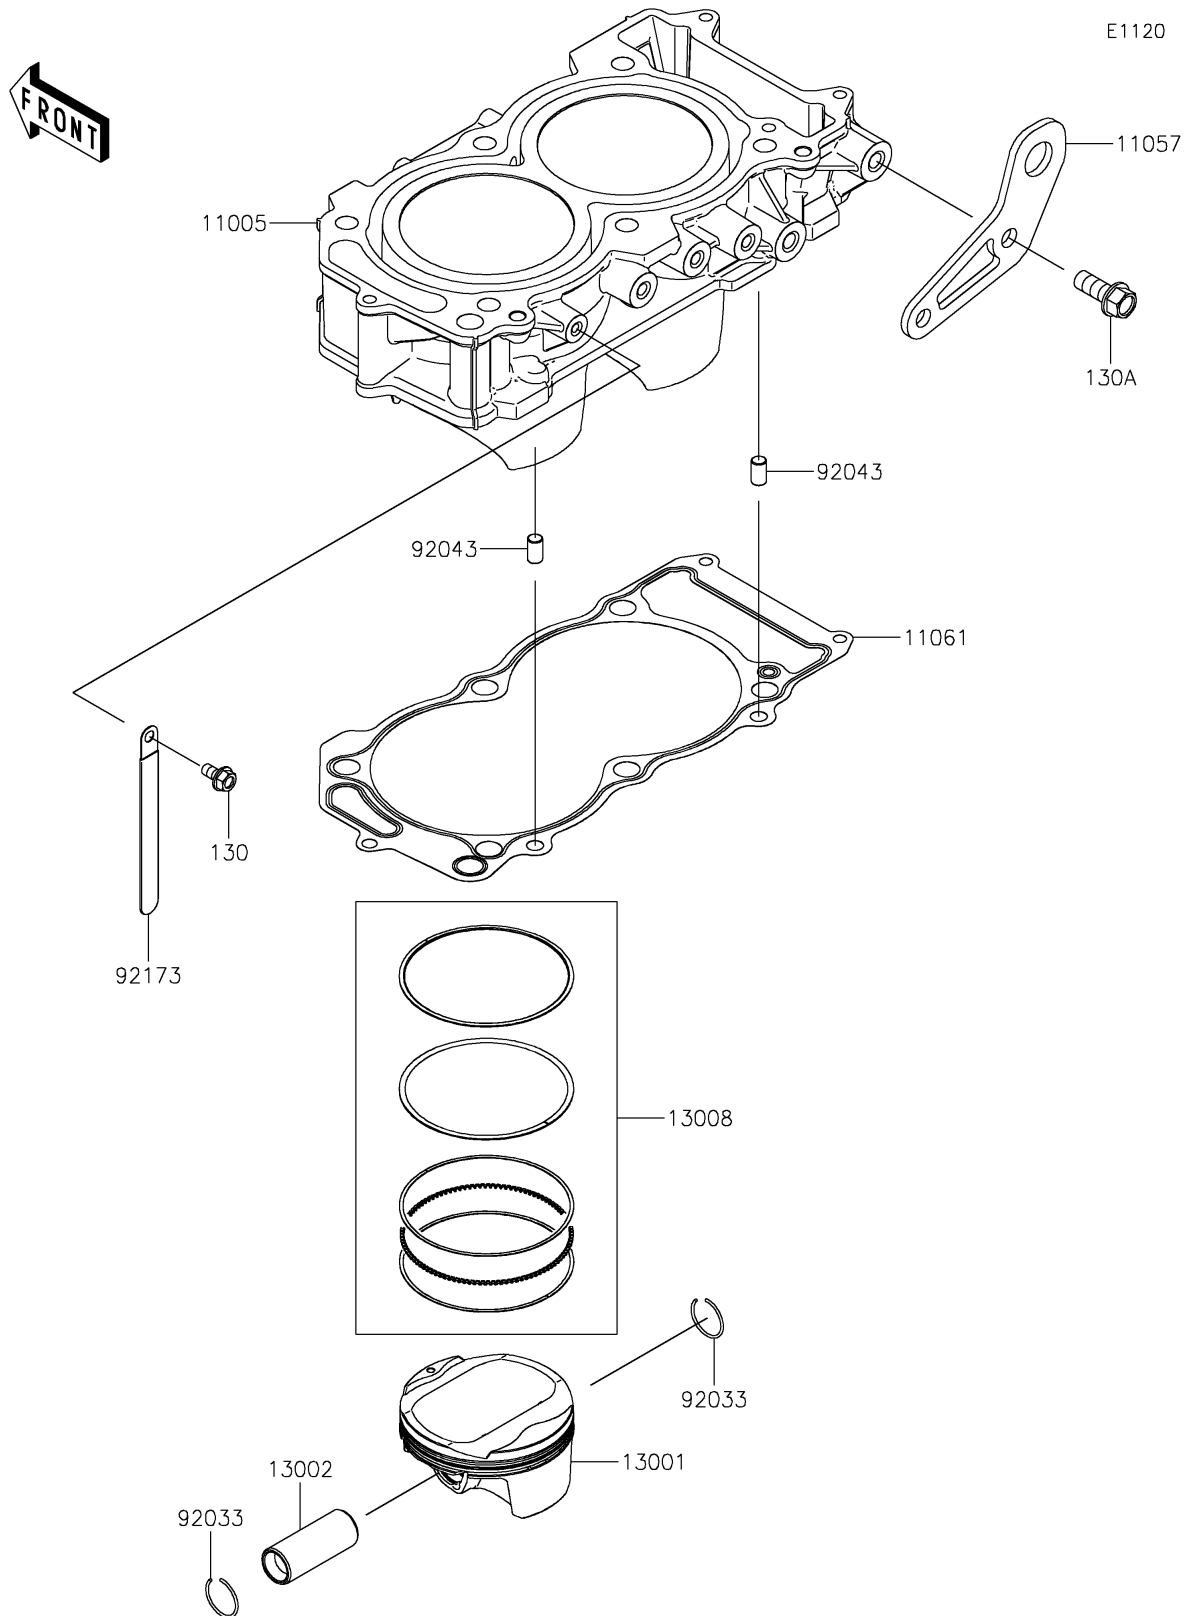

2026 TERYX® KRX4™ 1000 BLACKOUT EDITION

Kawasaki
Let the Good Times Roll®

PARTS DIAGRAM Cylinder/Piston(s)

2026 TERYX® KRX4™ 1000 BLACKOUT EDITION

Kawasaki
Let the Good Times Roll®

PARTS LIST

Cylinder/Piston(s)

ITEM NAME	PART NUMBER	QUANTITY
CYLINDER-ENGINE (Ref # 11005)	11005-0695	1
BRACKET (Ref # 11057)	11057-2438	1
GASKET,CYLINDER BASE (Ref # 11061)	11061-1309	1
PISTON-ENGINE (Ref # 13001)	13001-0824	2
PIN-PISTON (Ref # 13002)	13002-0719	2
RING-SET-PISTON (Ref # 13008)	13008-0581	2
RING-SNAP (Ref # 92033)	92033-1188	4
PIN,8X14 (Ref # 92043)	92043-1567	2
CLAMP (Ref # 92173)	92173-0098	1
BOLT-FLANGED,6X12 (Ref # 130)	130BA0612	1
BOLT-FLANGED,10X25 (Ref # 130A)	130BA1025	2