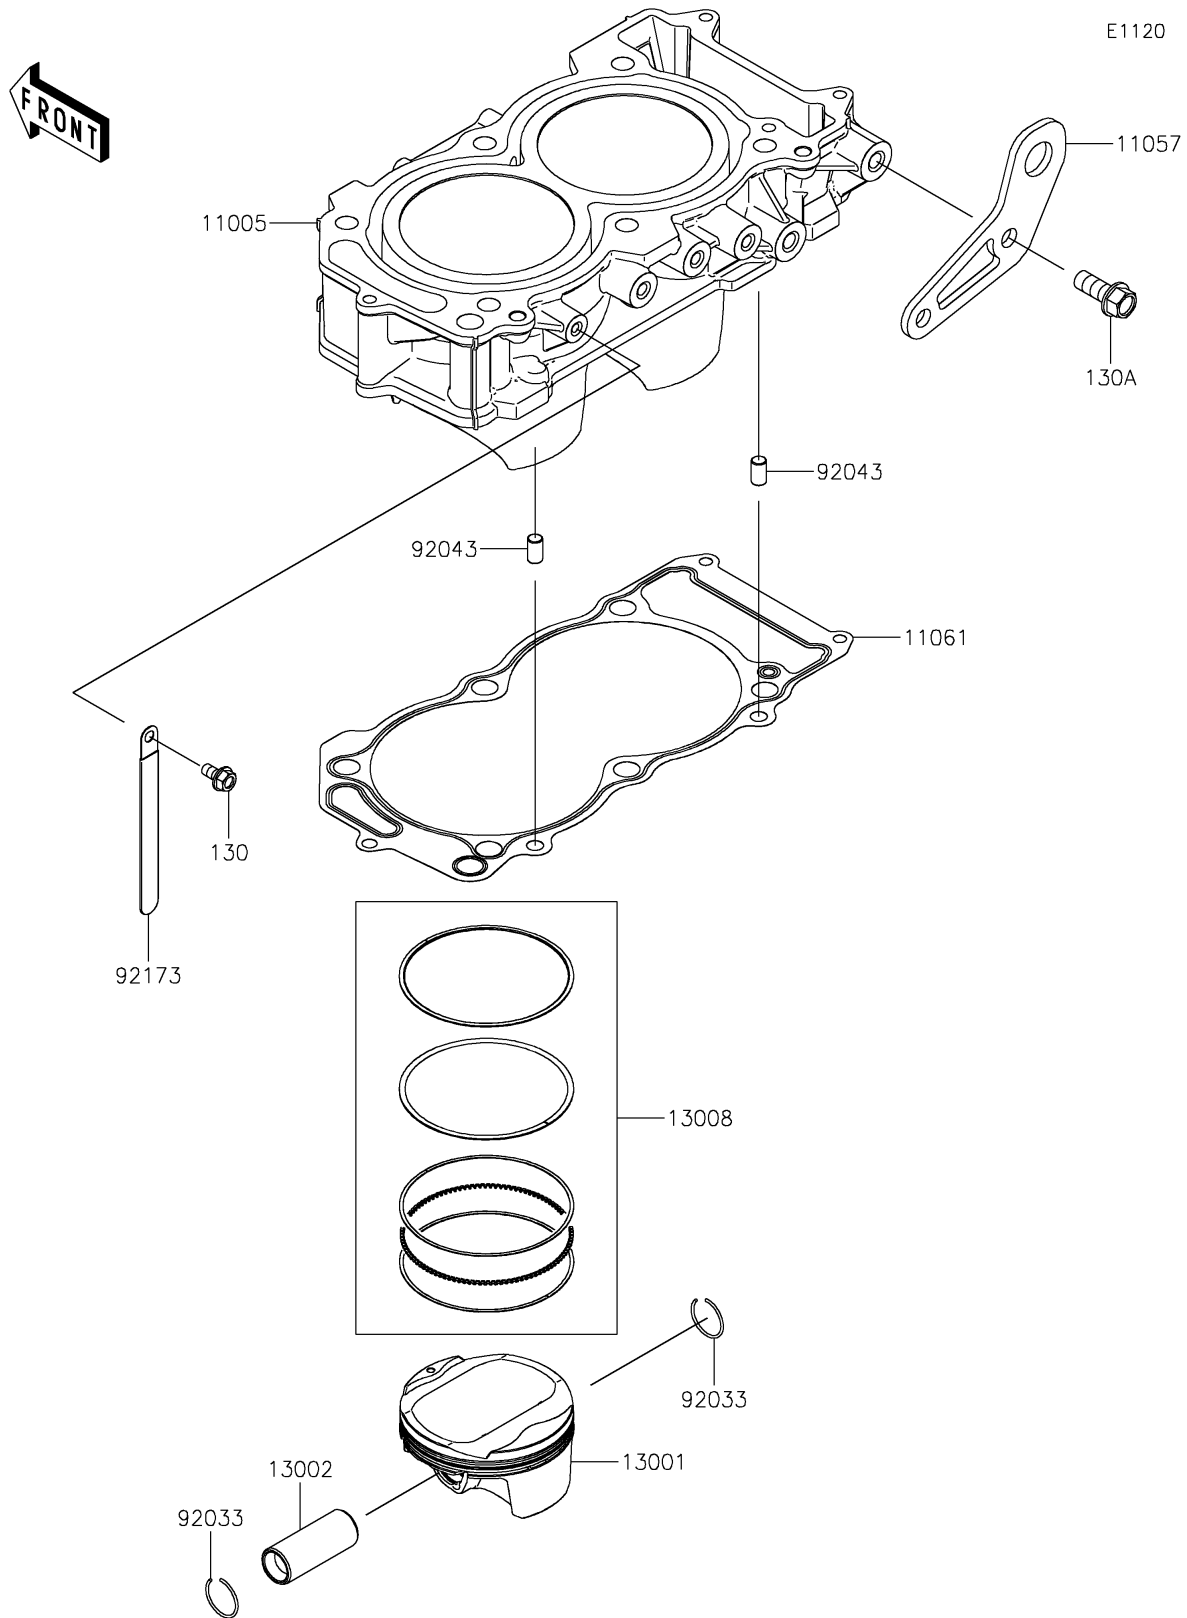

2025 TERYX® KRX4™ 1000 BLACKOUT EDITION

Kawasaki
Let the Good Times Roll®

PARTS DIAGRAM Cylinder/Piston(s)

2025 TERYX® KRX4™ 1000 BLACKOUT EDITION

Kawasaki
Let the Good Times Roll®

PARTS LIST

Cylinder/Piston(s)

ITEM NAME	PART NUMBER	QUANTITY
CYLINDER-ENGINE (Ref # 11005)	11005-0695	1
BRACKET (Ref # 11057)	11057-2438	1
GASKET,CYLINDER BASE (Ref # 11061)	11061-1309	1
PISTON-ENGINE (Ref # 13001)	13001-0824	2
PIN-PISTON (Ref # 13002)	13002-0719	2
RING-SET-PISTON (Ref # 13008)	13008-0581	2
RING-SNAP (Ref # 92033)	92033-1188	4
PIN,8X14 (Ref # 92043)	92043-1567	2
CLAMP (Ref # 92173)	92173-0098	1
BOLT-FLANGED,6X12 (Ref # 130)	130BA0612	1
BOLT-FLANGED,10X25 (Ref # 130A)	130BA1025	2