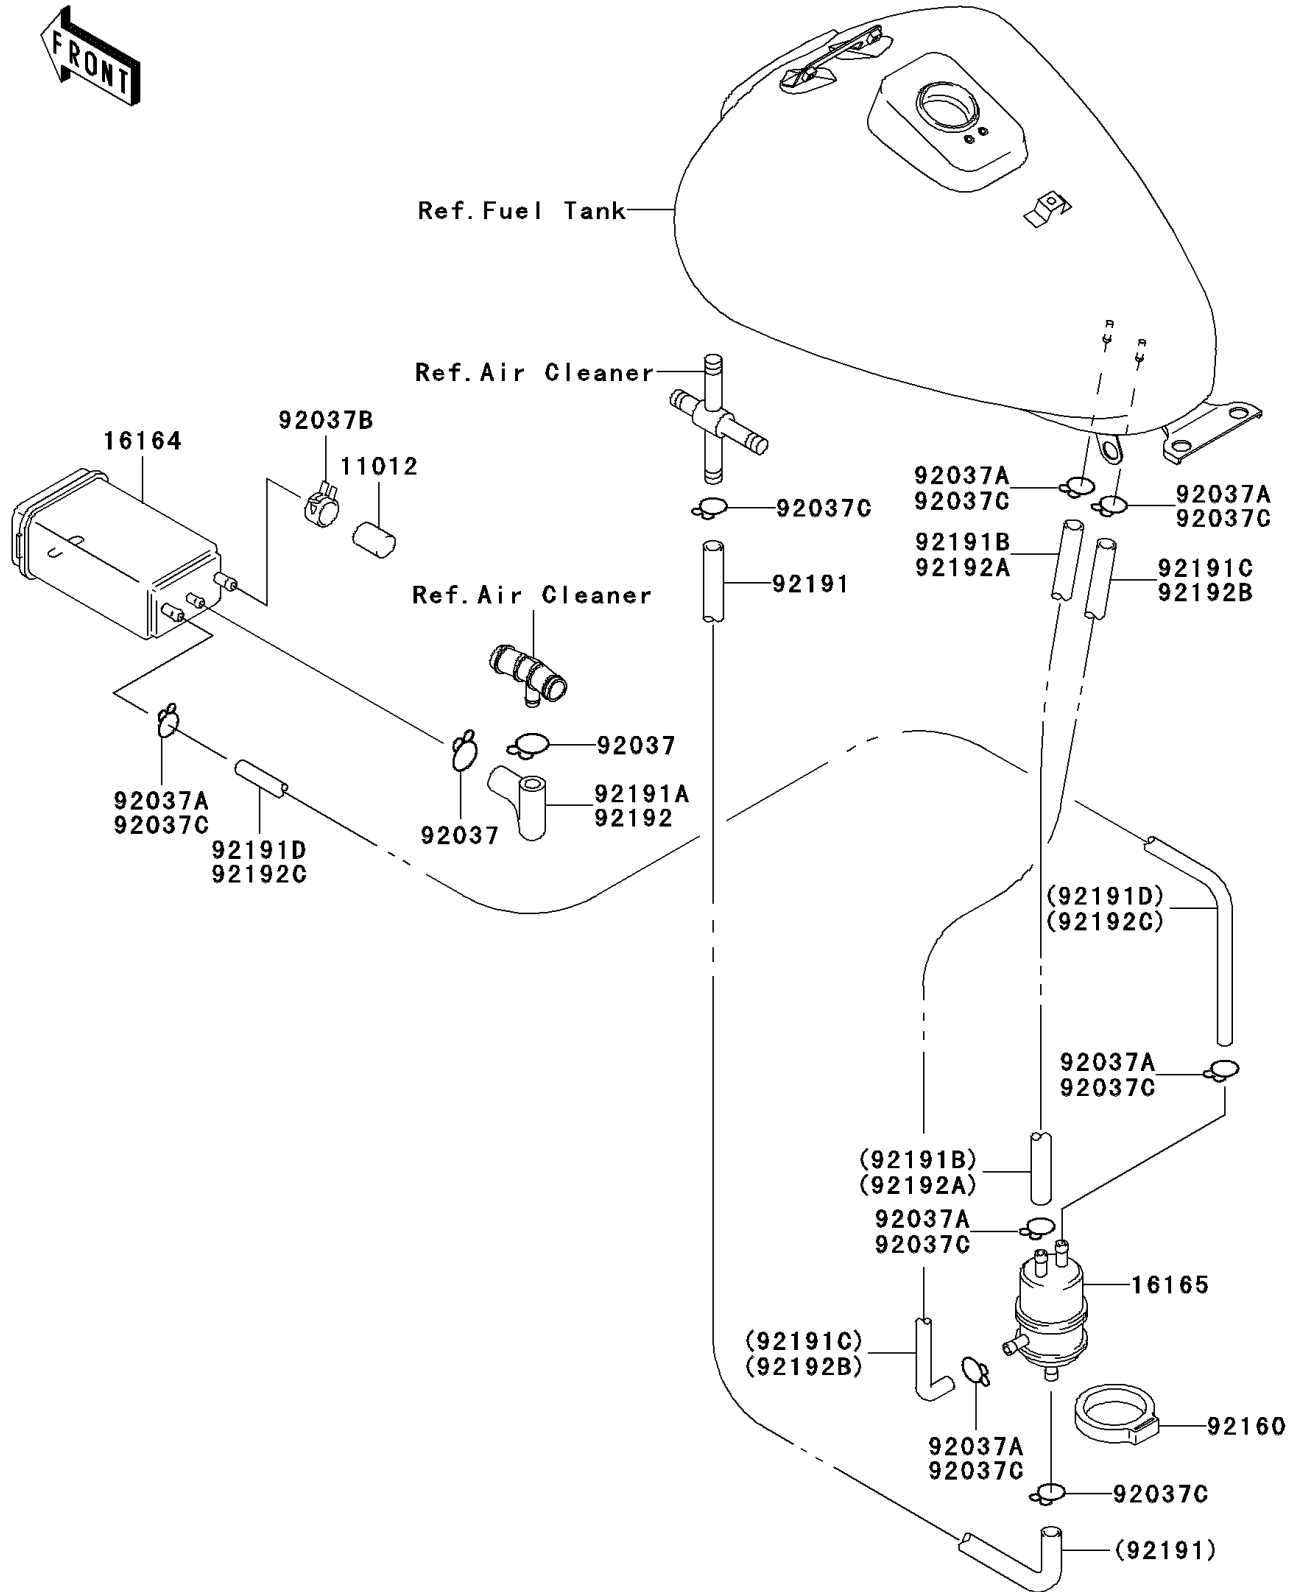

2006 Eliminator 125

PARTS DIAGRAM

Fuel Evaporative System(CA)

E1650

2006 Eliminator 125

PARTS LIST

Fuel Evaporative System(CA)

ITEM NAME

PART NUMBER

QUANTITY
